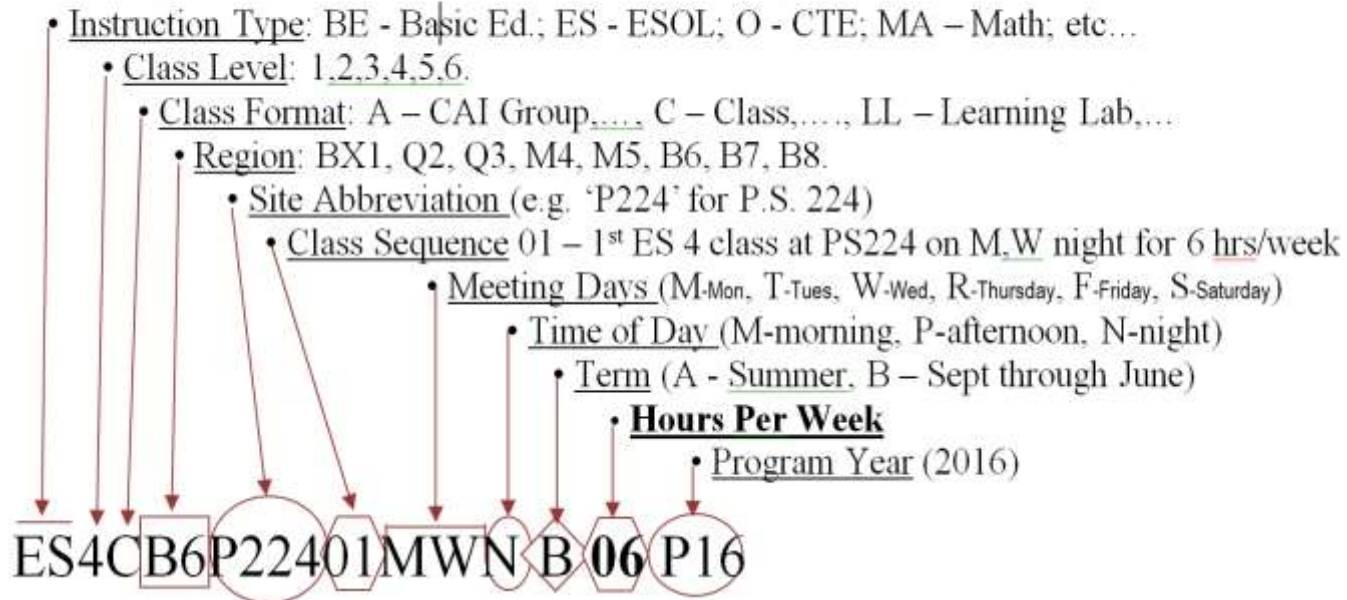

O.A.C.E. Directory of Classes

Components of an O.A.C.E. Class Code