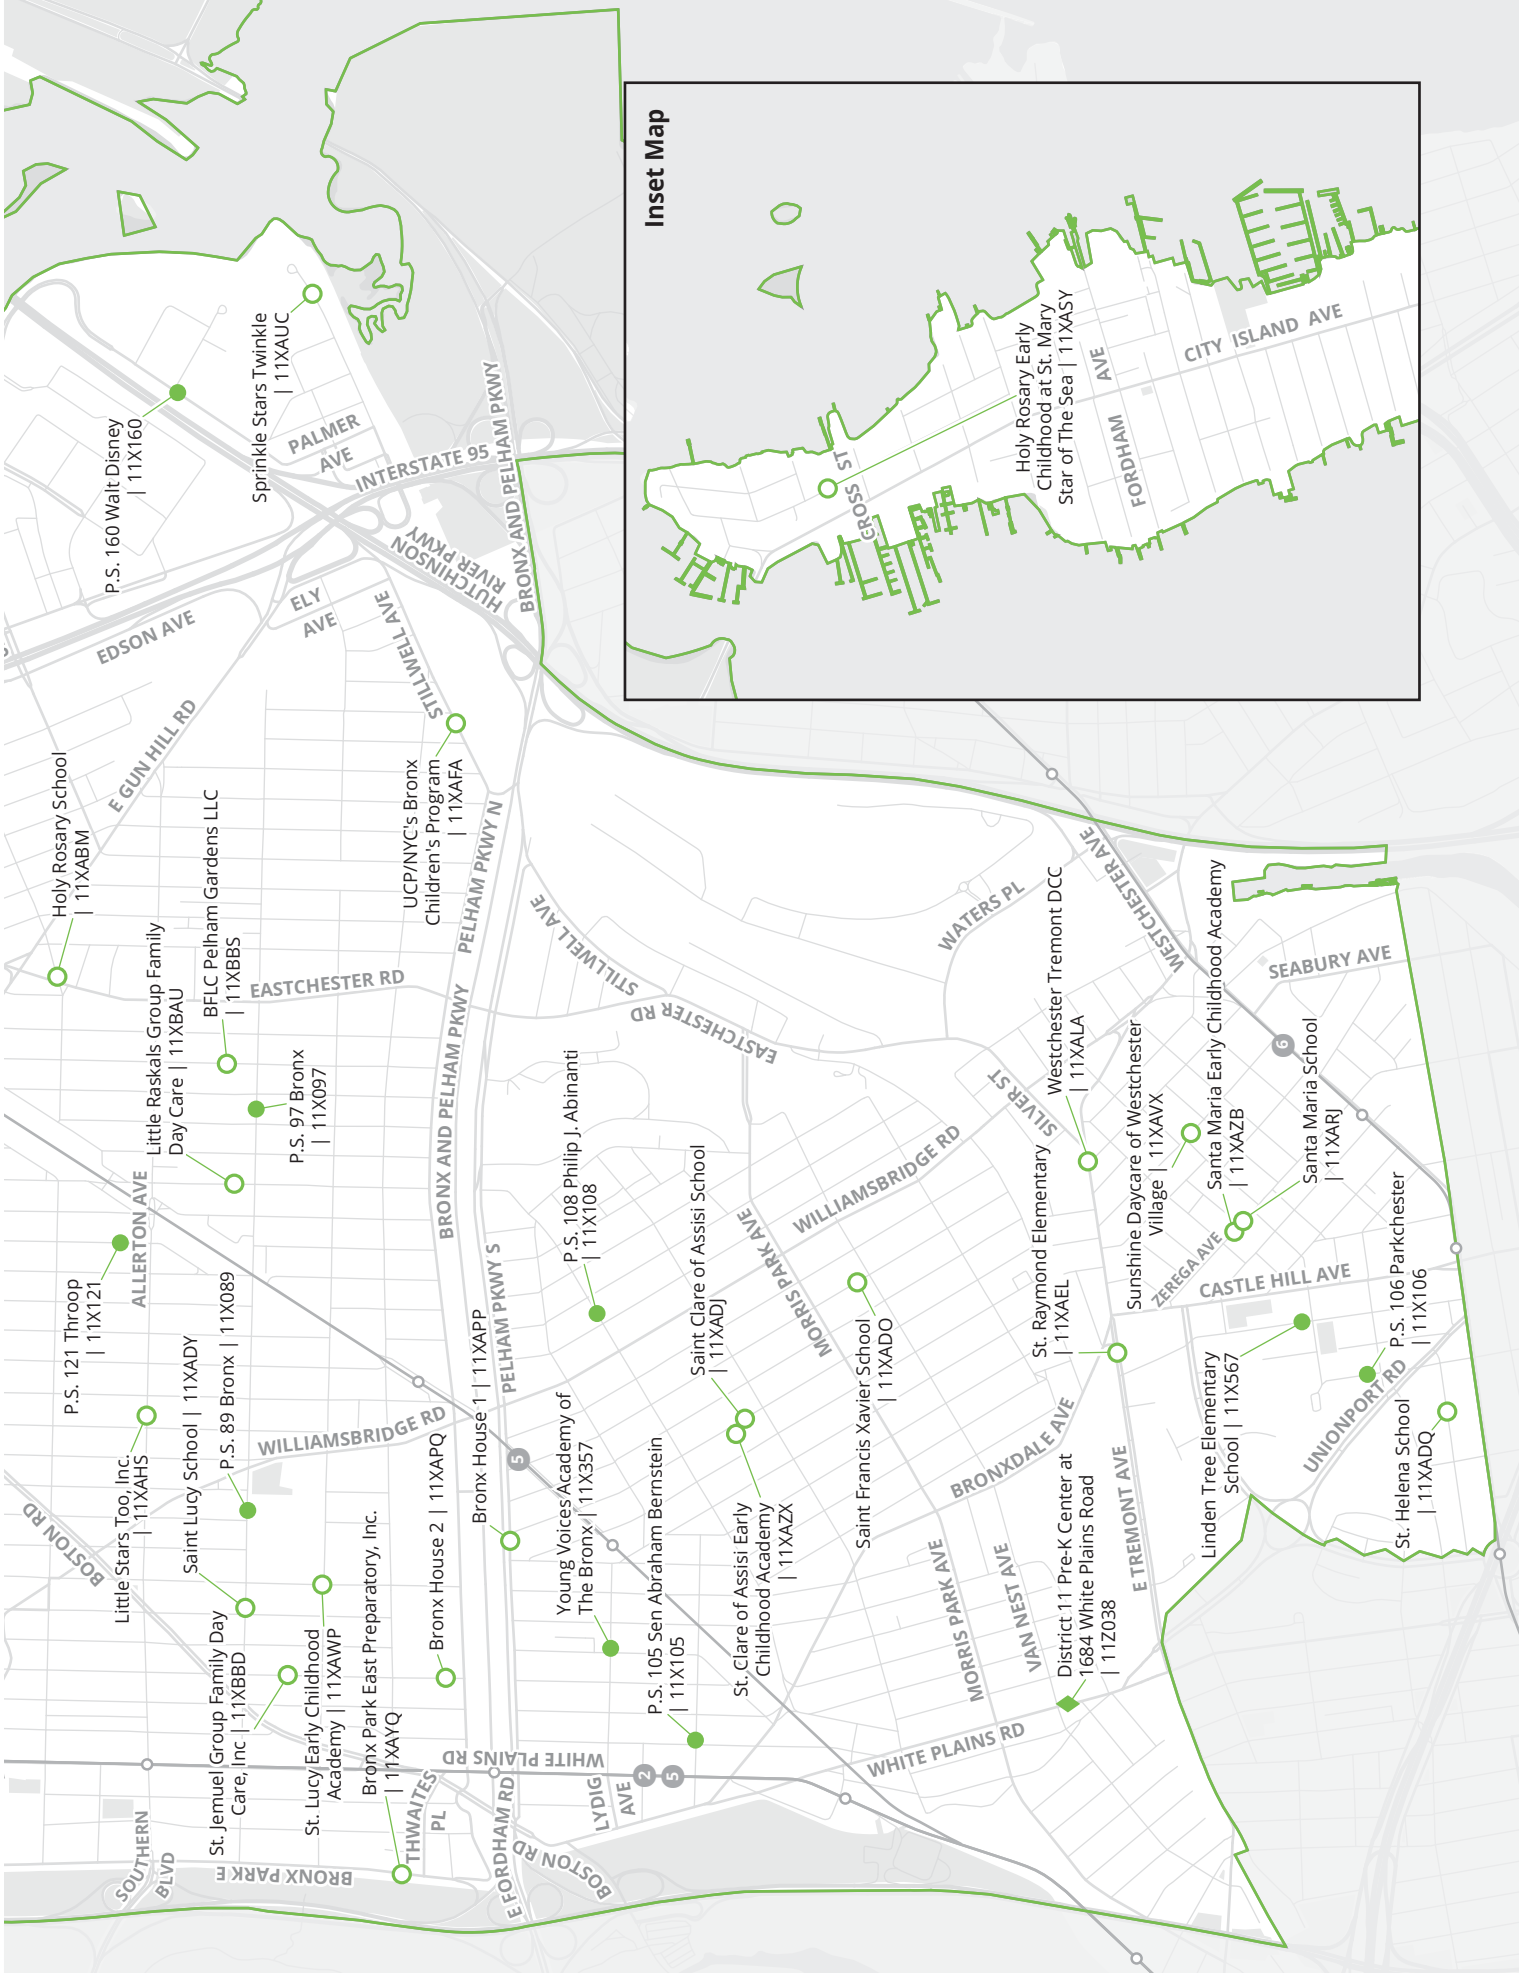

- Holy Rosary School | 11XABM
- P.S. 160 Walt Disney | 11X160
- Sprinkle Stars Twinkle | 11XAUC
- Little Raskals Group Family Day Care | 11XBAA
- BFLC Pelham Gardens LLC | 11XBBS
- UCP/NYC's Bronx Children's Program | 11XAFA
- Holy Rosary School | 11XABM
- Little Raskals Group Family Day Care | 11XBAA
- BFLC Pelham Gardens LLC | 11XBBS
- UCP/NYC's Bronx Children's Program | 11XAFA
- P.S. 121 Throop | 11X121
- Little Stars Too, Inc. | 11XAHS
- Saint Lucy School | 11XADY
- P.S. 89 Bronx | 11X089
- P.S. 97 Bronx | 11X097
- Young Voices Academy of The Bronx | 11X357
- P.S. 108 Philip J. Abinanti | 11X108
- Saint Clare of Assisi School | 11XADJ
- Saint Francis Xavier School | 11XADO
- Westchester Tremont DCC | 11XALA
- Sunshine Daycare of Westchester Village | 11XAVX
- Santa Maria Early Childhood Academy | 11XAZB
- Santa Maria School | 11XARJ
- P.S. 106 Parkchester | 11X106
- St. Helena School | 11XADQ
- St. Clare of Assisi Early Childhood Academy | 11XAZX
- P.S. 105 Sen Abraham Bernstein | 11X105
- District 11 Pre-K Center at 1684 White Plains Road | 11Z038
- Linden Tree Elementary School | 11X567
- St. Clare of Assisi School | 11XADJ
- Saint Francis Xavier School | 11XADO
- St. Raymond Elementary | 11XAEI
- Sunshine Daycare of Westchester Village | 11XAVX
- Santa Maria Early Childhood Academy | 11XAZB
- Santa Maria School | 11XARJ
- P.S. 106 Parkchester | 11X106
- St. Helena School | 11XADQ
- St. Lucy Early Childhood Academy | 11XAWP
- Bronx Park East Preparatory, Inc. | 11XAYQ
- Bronx House 1 | 11XAPP
- Bronx House 2 | 11XAPQ
- Young Voices Academy of The Bronx | 11X357
- P.S. 105 Sen Abraham Bernstein | 11X105
- District 11 Pre-K Center at 1684 White Plains Road | 11Z038
- Linden Tree Elementary School | 11X567
- St. Helena School | 11XADQ