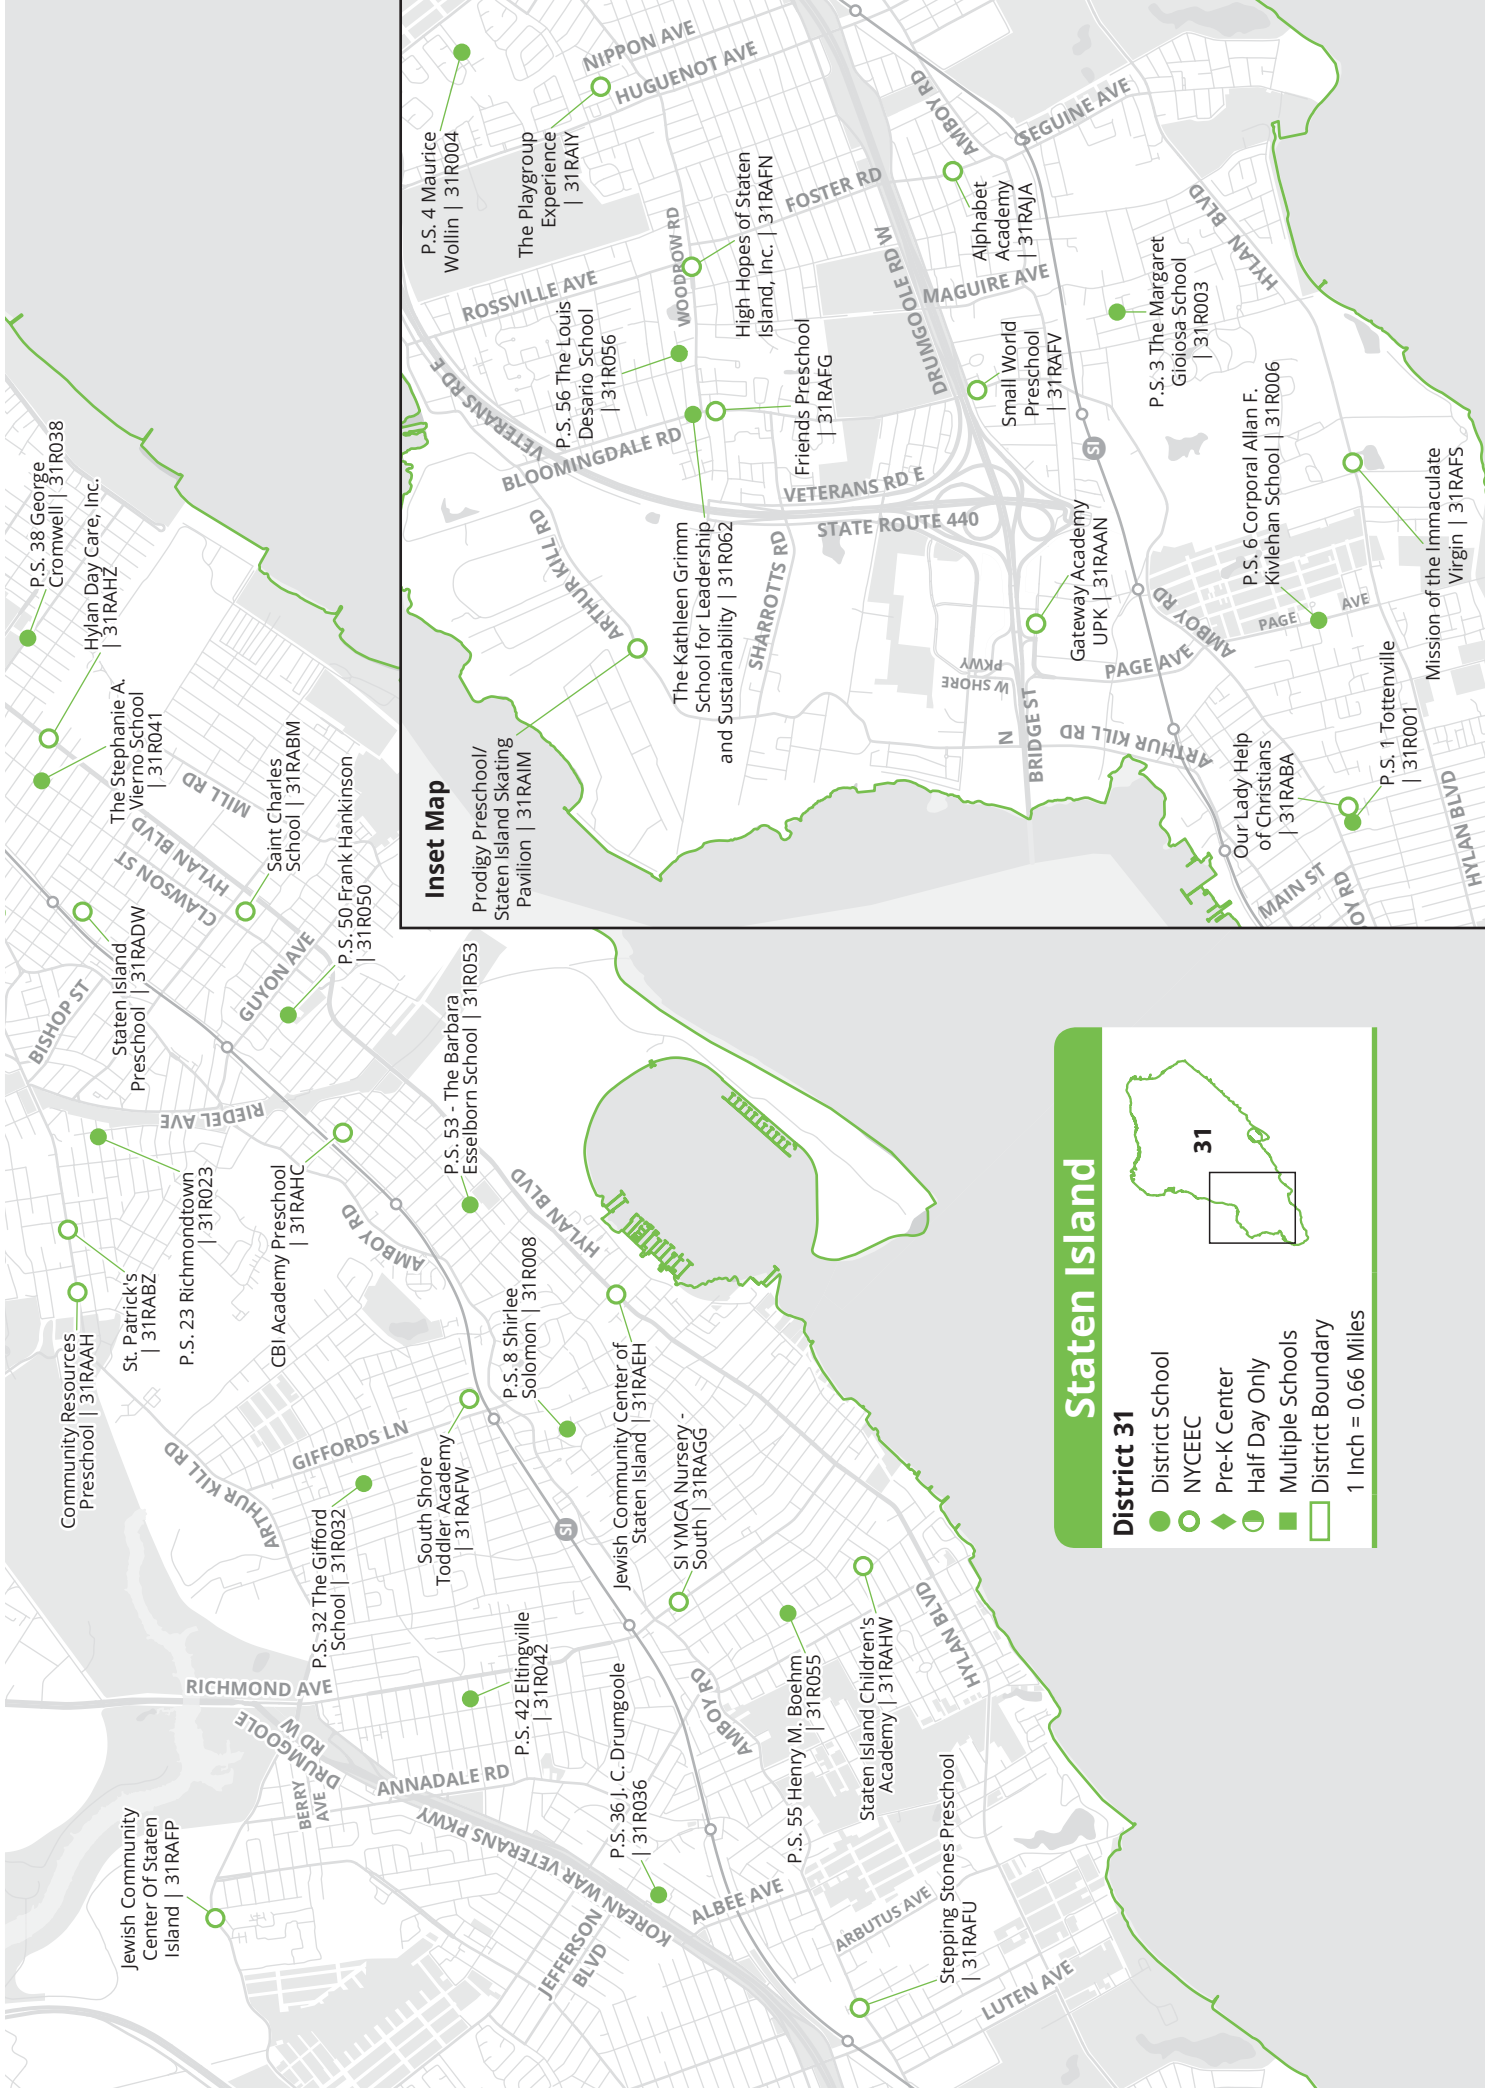

Big Birds Playhouse Corp. | 31RAFF

JCC Early Childhood - Richmond Ave. | 31RAER

P.S. 26 The Carteret School | 31R026

P.S. 60 Alice Austen | 31R060

The College of Staten Island - The Children's Center | 31RAFZ