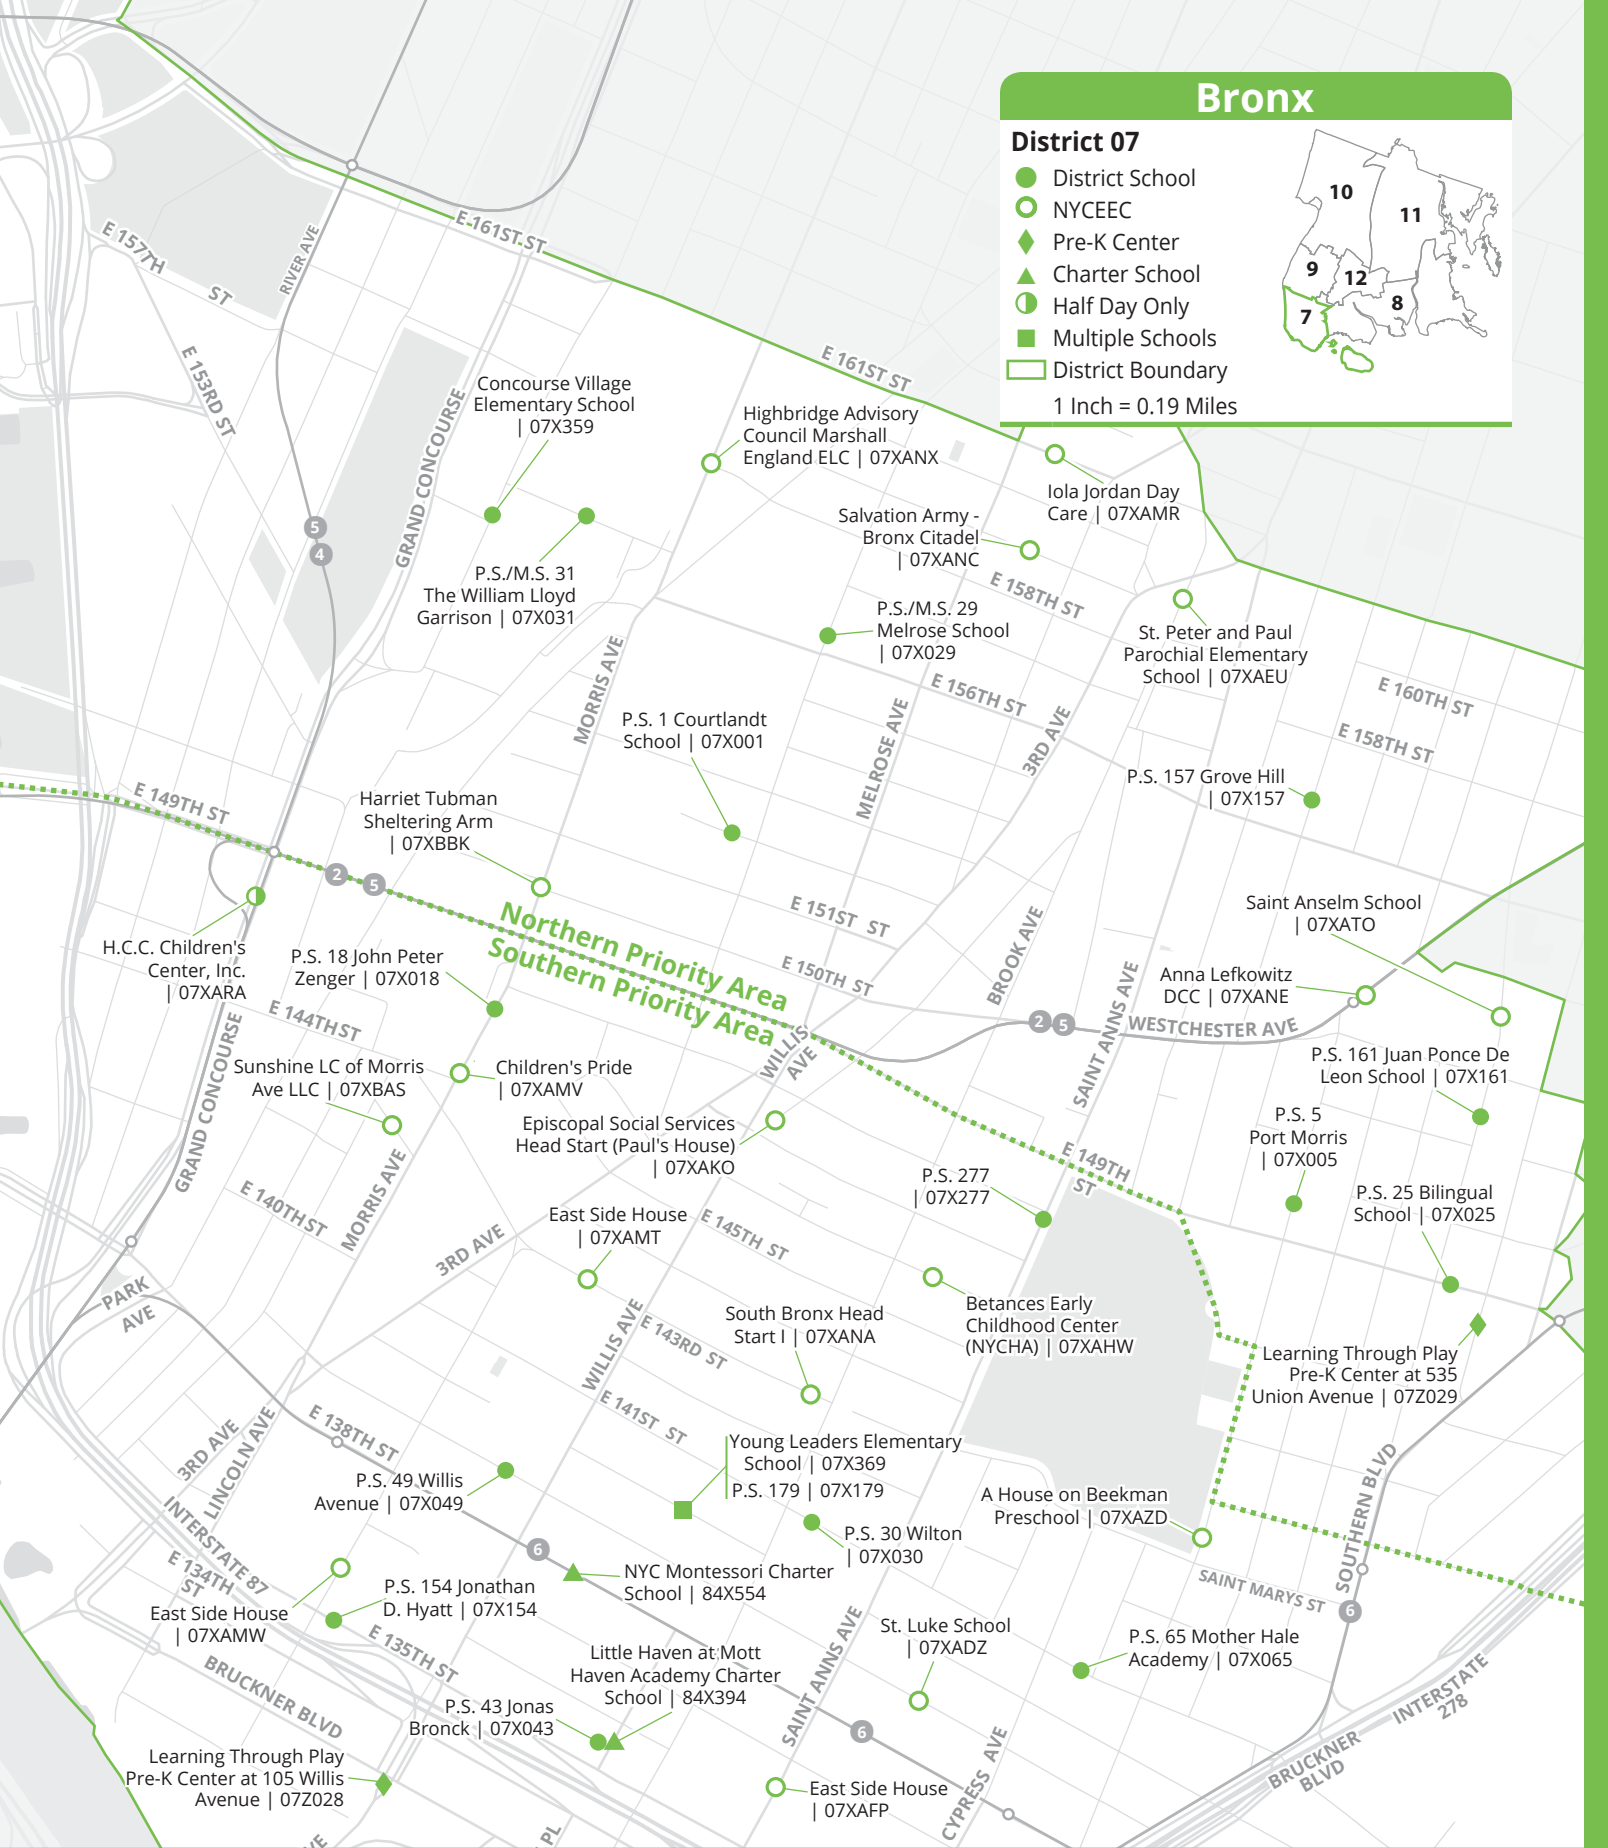

1 Inch = 0.19 Miles