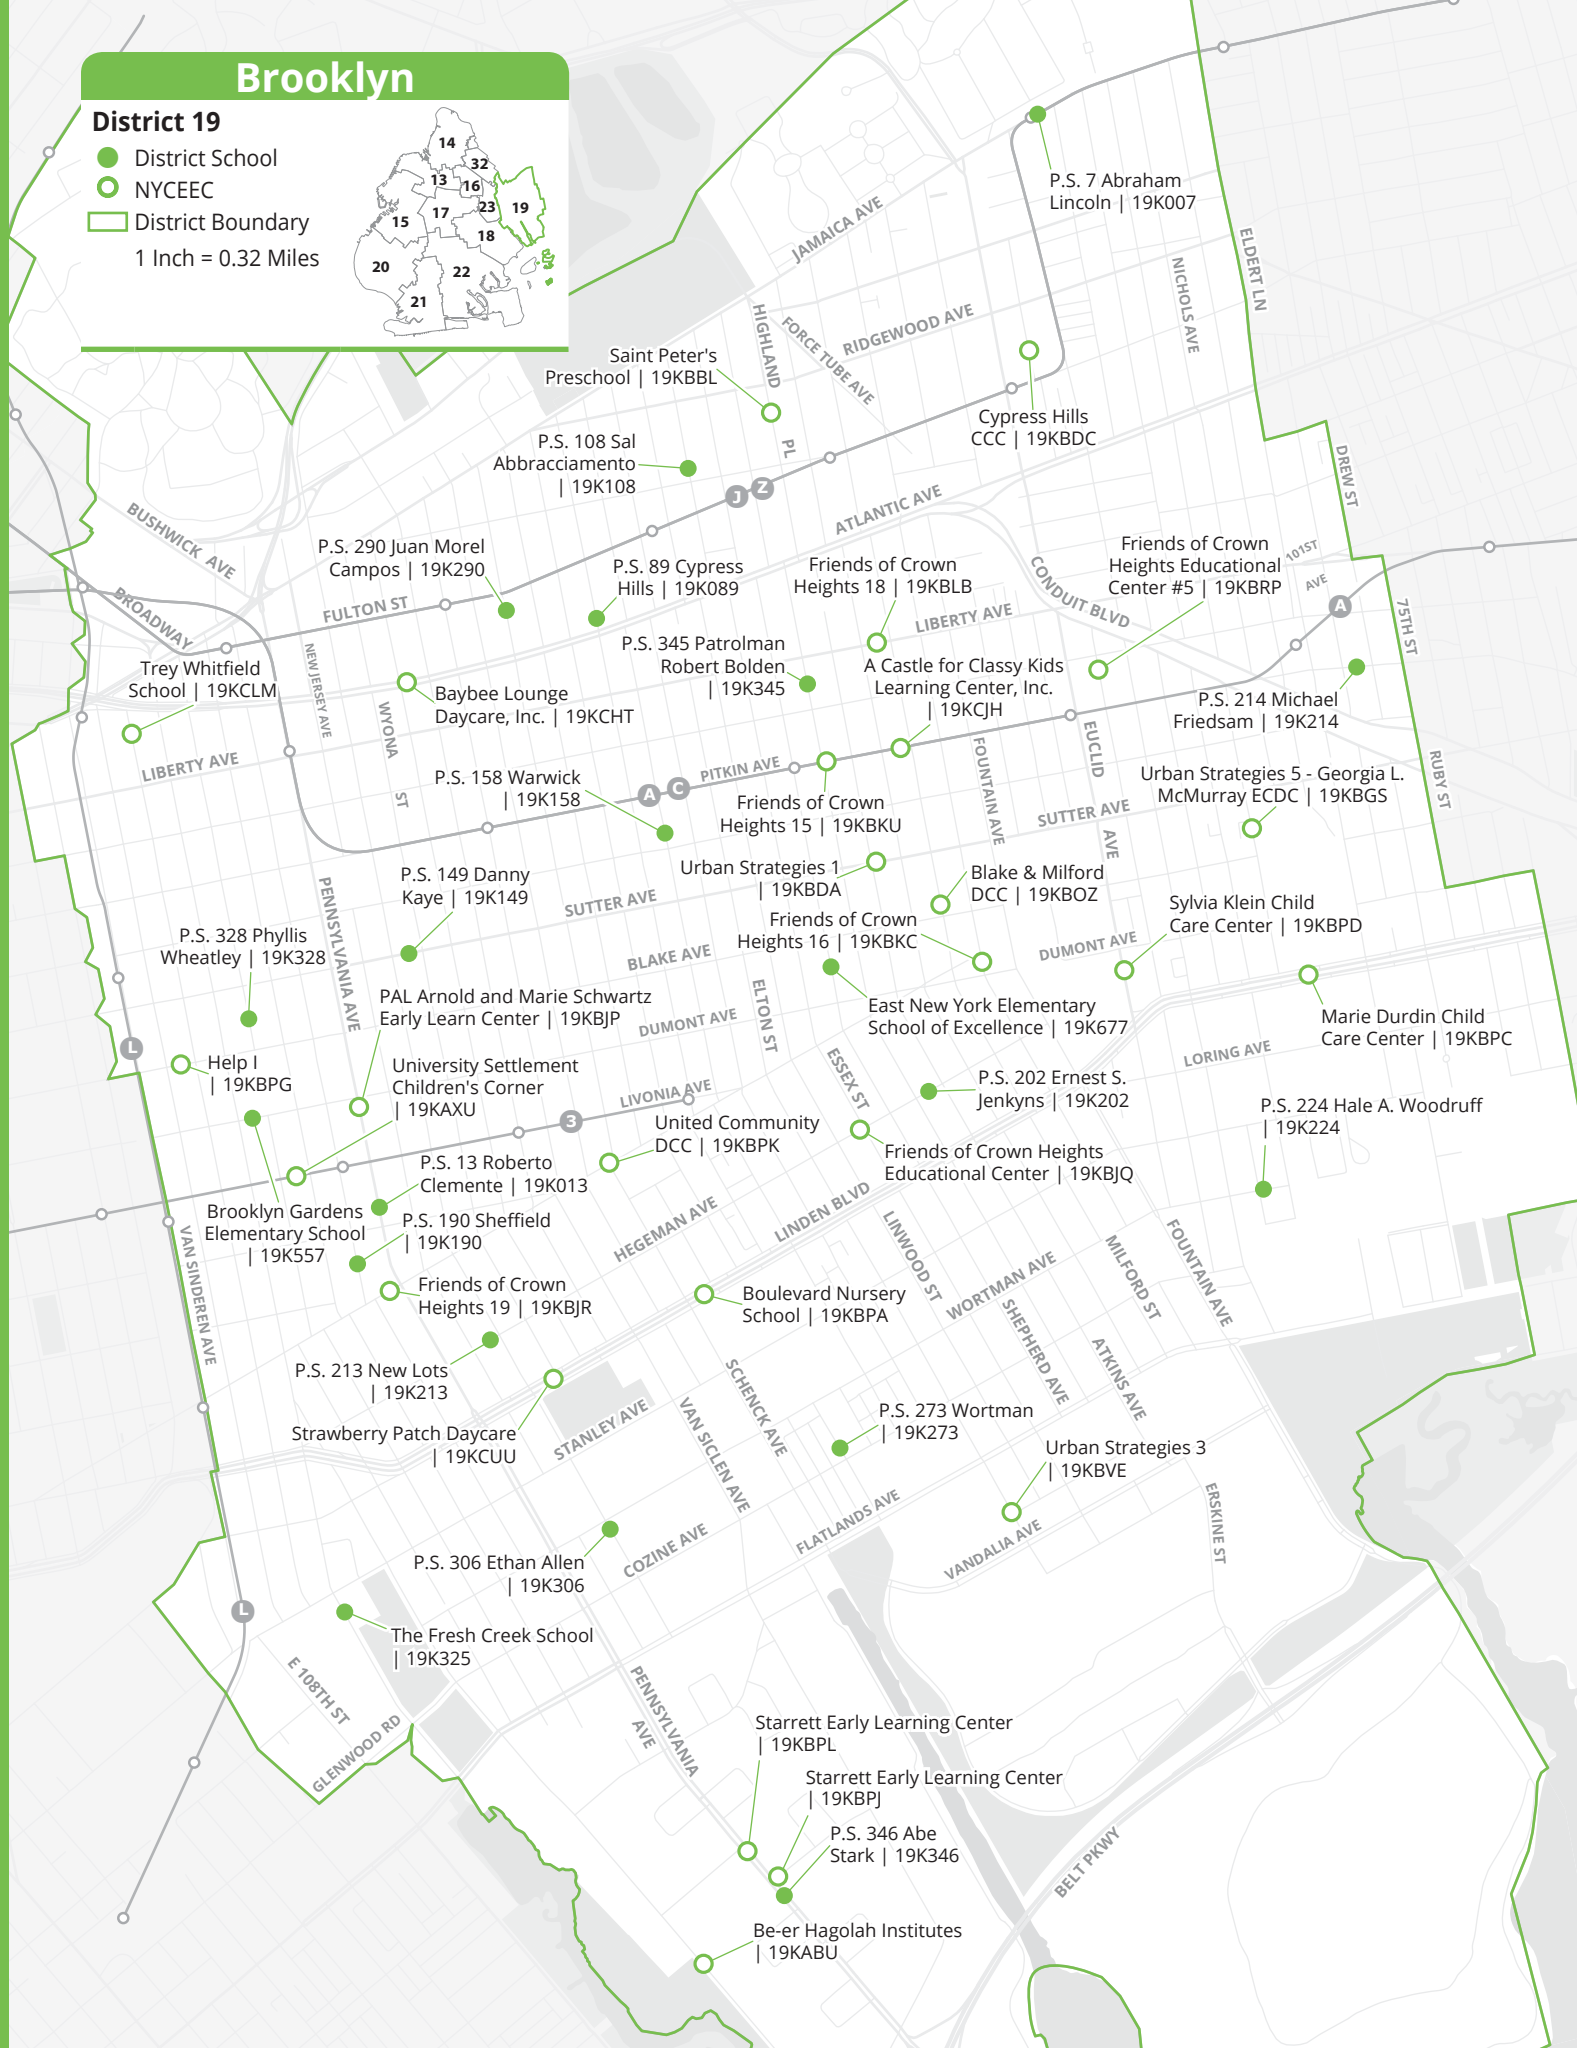

Brooklyn

District 19

1. District School
   - NYCEEC
   - District Boundary
2. 1 Inch = 0.32 Miles