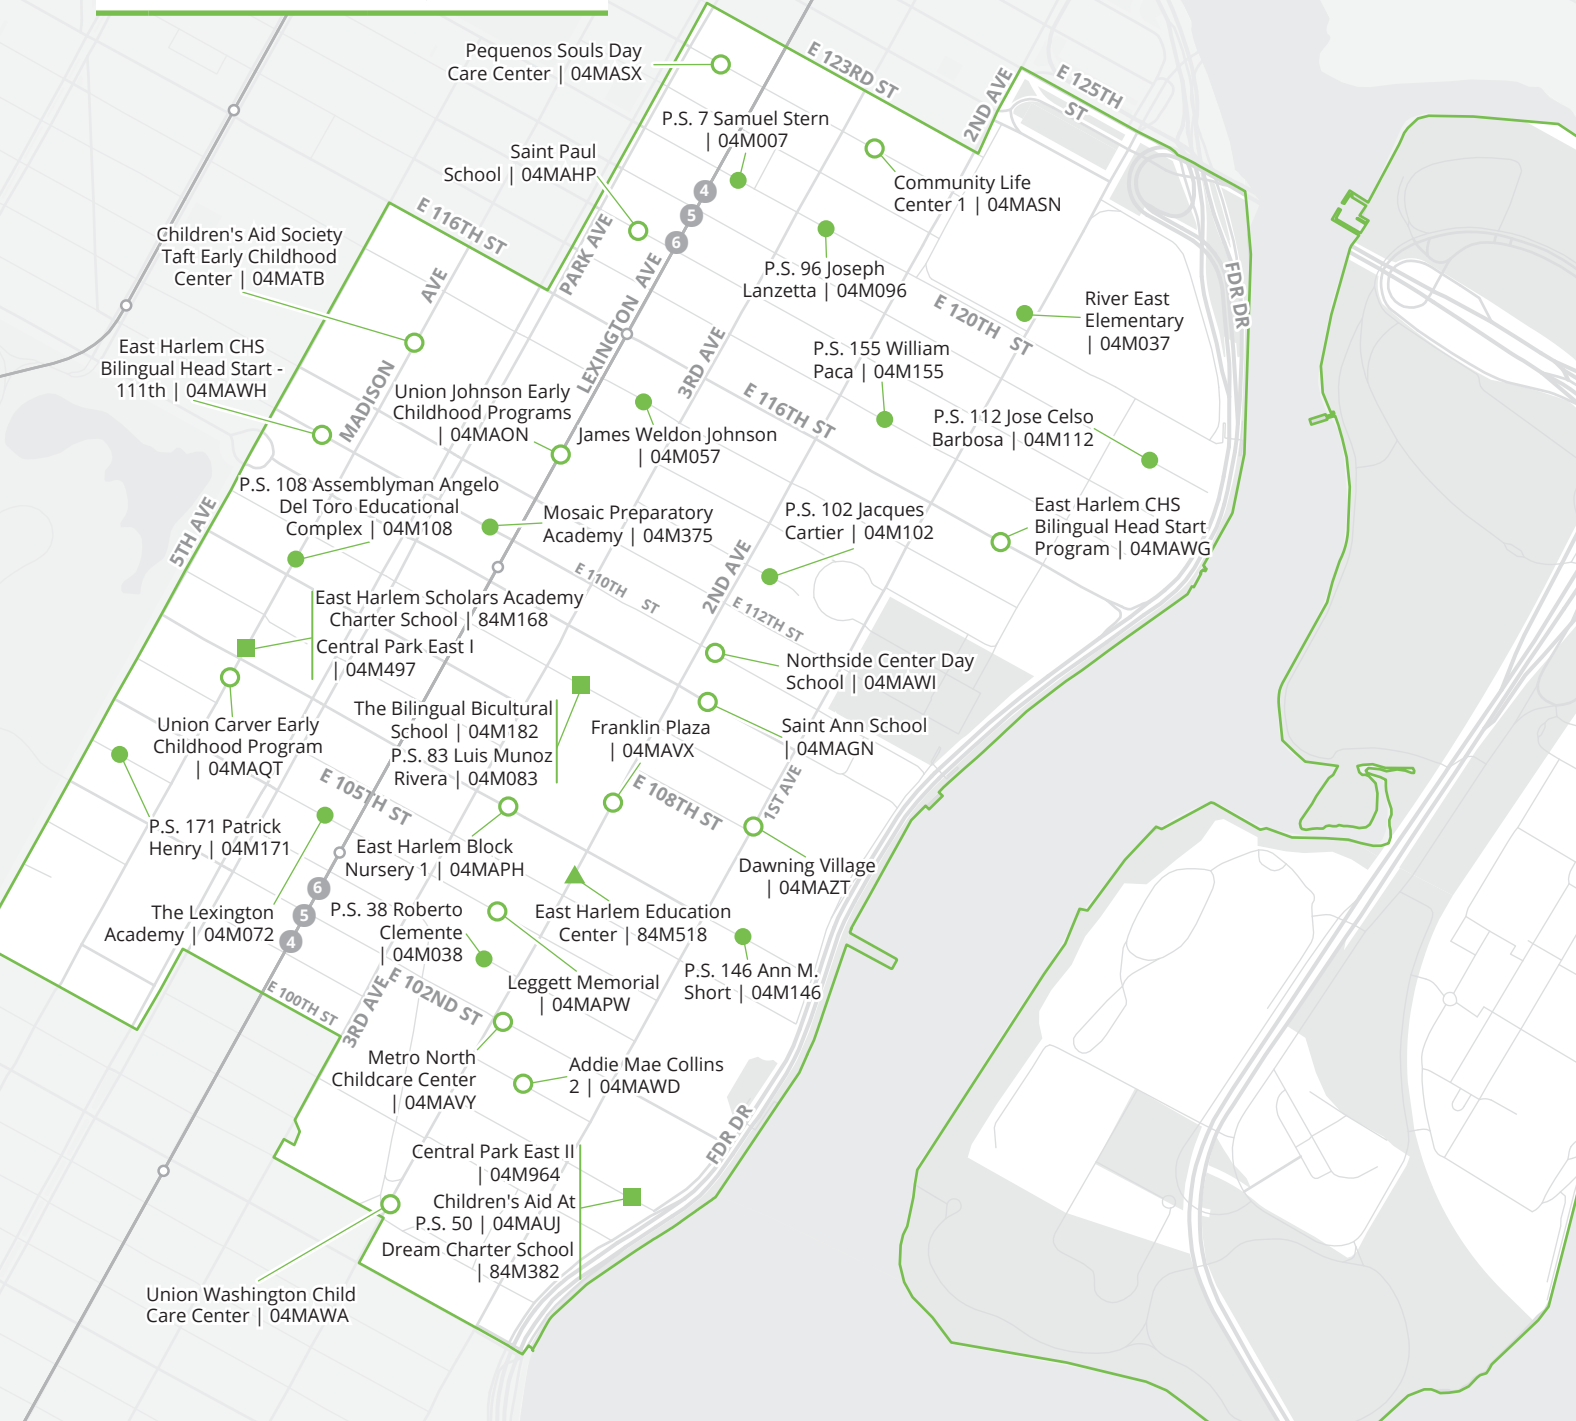

Manhattan

District 04

1. District School
   - NYCEEC
   - ▲ Charter School
   - Multiple Schools
   - District Boundary
2. 1 Inch = 0.21 Miles

Key = Partially accessible
= Fully accessible

SP = Spanish Dual Language
SP = Spanish Language Support

= Contact program
AM = Early drop-off
PM = Late pick-up

¹ Last year's offers
² Contact to learn about accessibility
³ Learn more in **Section 7.3** about EarlyLearn eligibility requirements