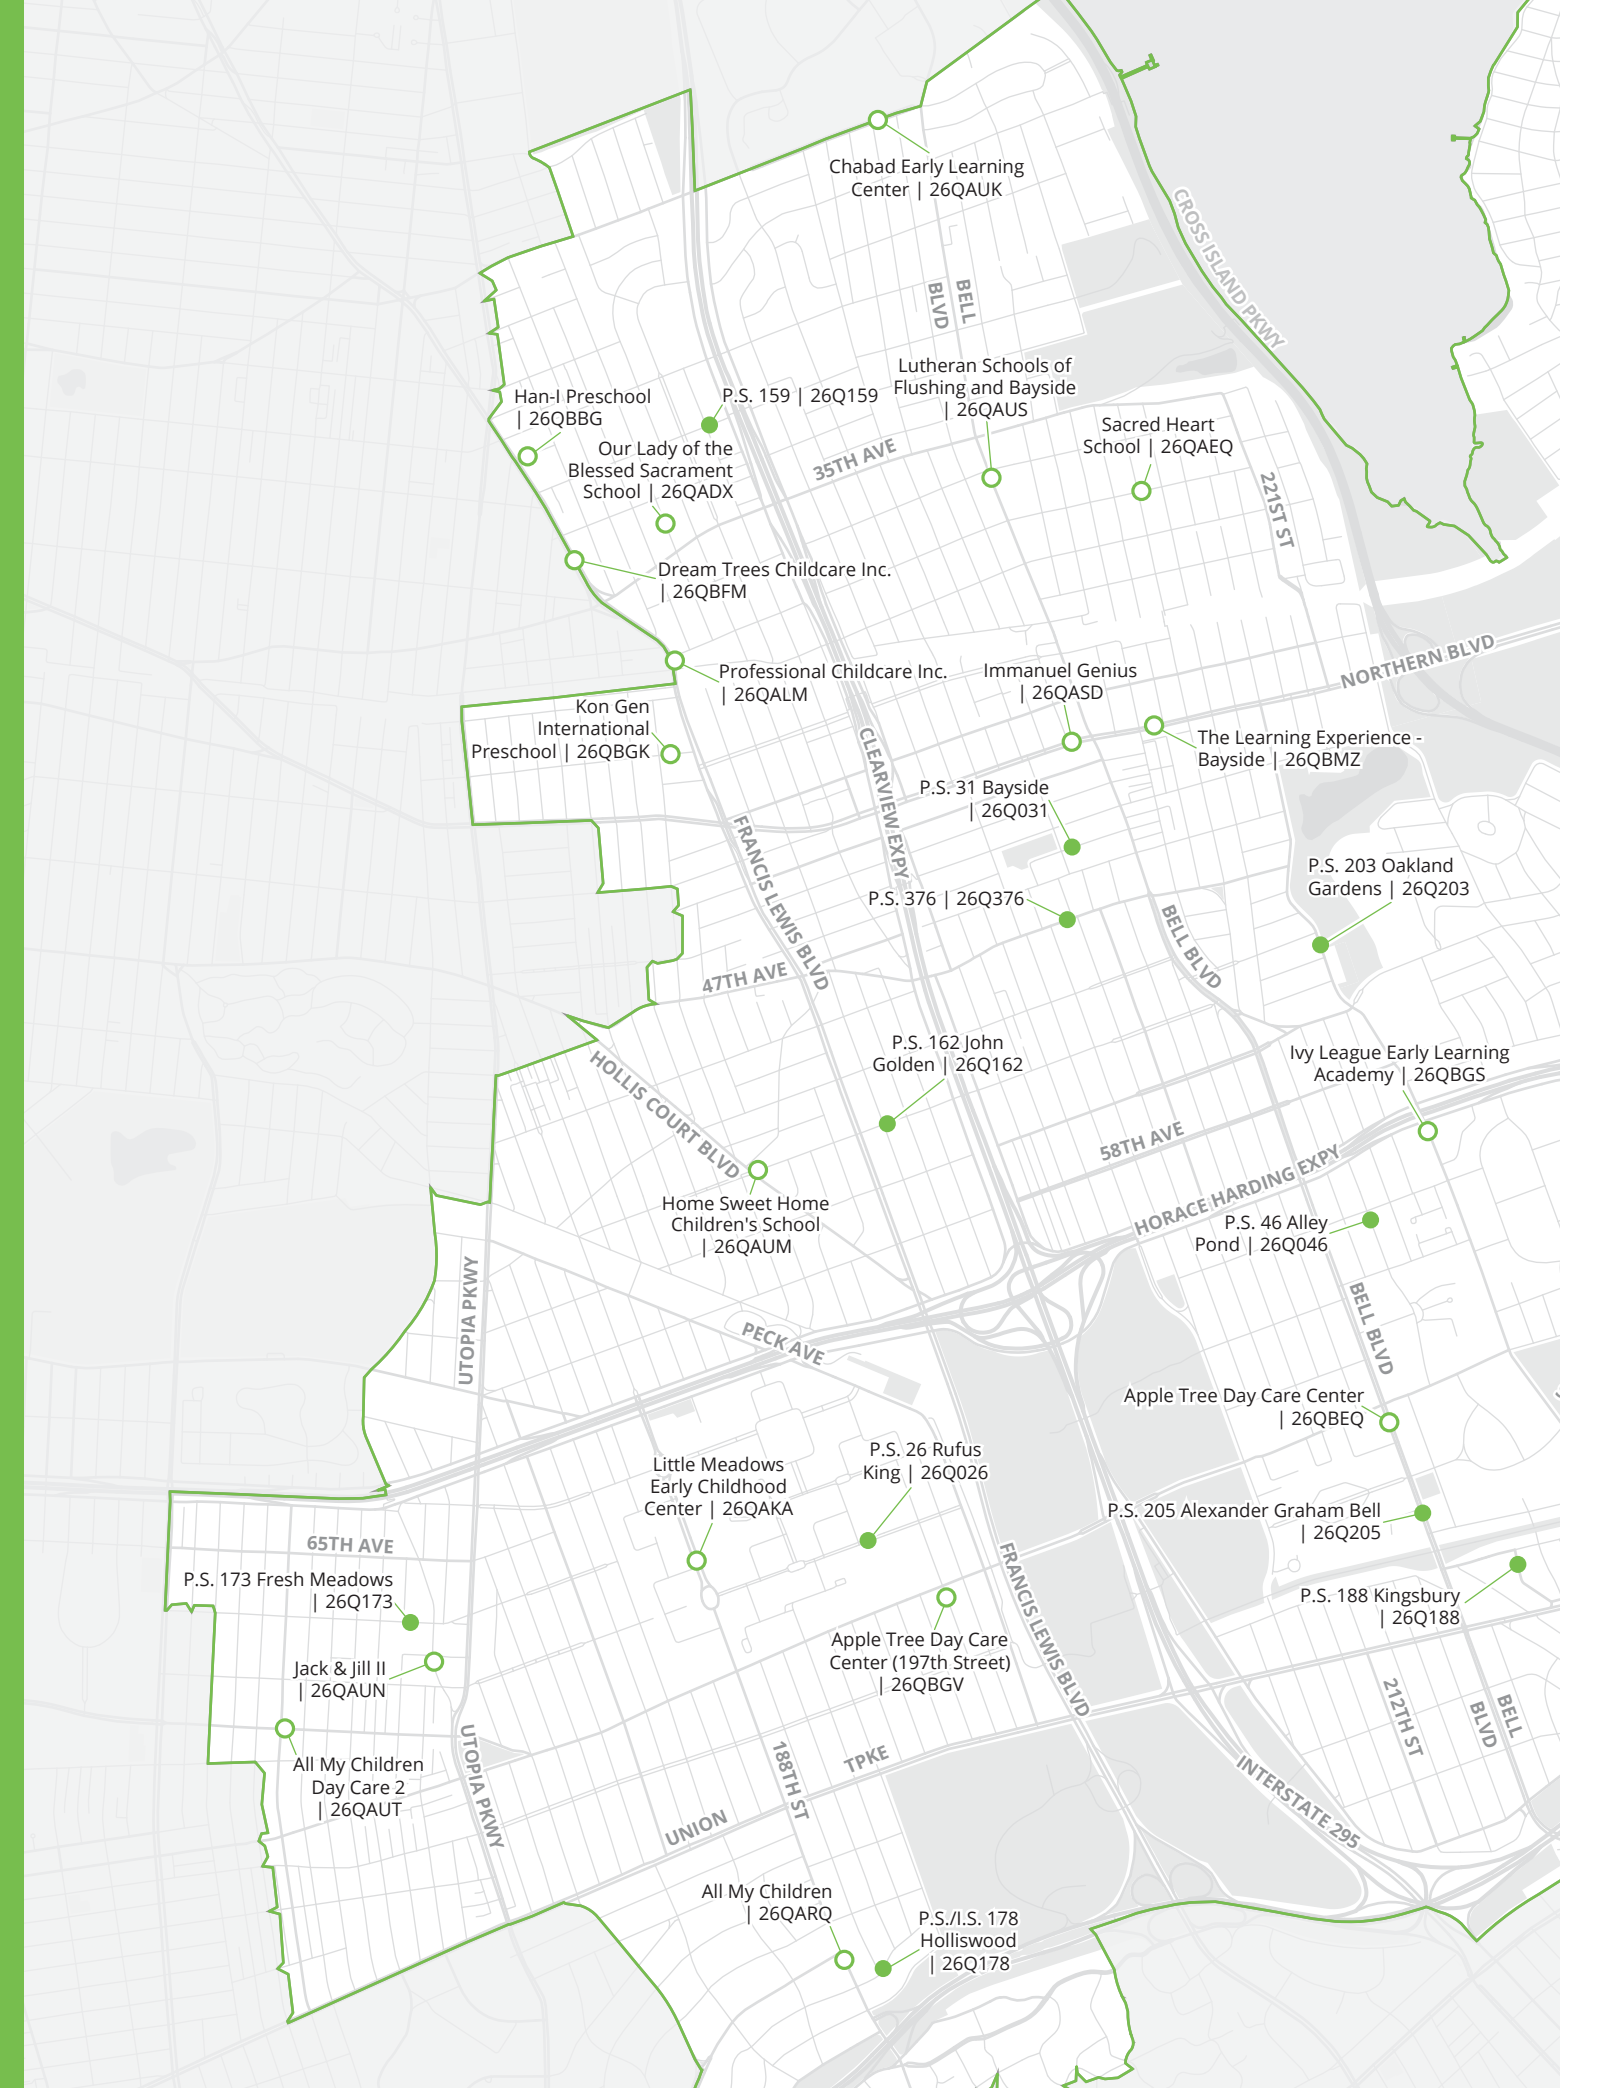

Chabad Early Learning Center | 26QAUK

Han-I Preschool | 26QBGG

P.S. 159 | 26Q159

Lutheran Schools of Flushing and Bayside | 26QAUS

Our Lady of the Blessed Sacrament School | 26QADX

Dream Trees Childcare Inc. | 26QBFB

Sacred Heart School | 26QAEQ

Professional Childcare Inc. | 26QALM

Immanuel Genius | 26QASD

Kon Gen International Preschool | 26QBGG

The Learning Experience - Bayside | 26QBMZ

P.S. 31 Bayside | 26Q031

P.S. 376 | 26Q376

P.S. 203 Oakland Gardens | 26Q203

P.S. 162 John Golden | 26Q162

Ivy League Early Learning Academy | 26QBGS

Home Sweet Home Children's School | 26QAUM

P.S. 46 Alley Pond | 26Q046

Little Meadows Early Childhood Center | 26QAKA

P.S. 26 Rufus King | 26Q026

Apple Tree Day Care Center | 26QBEG

P.S. 173 Fresh Meadows | 26Q173

Jack & Jill II | 26QAUN

All My Children Day Care 2 | 26QAUT

P.S. 205 Alexander Graham Bell | 26Q205

P.S. 188 Kingsbury | 26Q188

Apple Tree Day Care Center (197th Street) | 26QBGV

All My Children | 26QARQ

P.S./I.S. 178 Holliswood | 26Q178