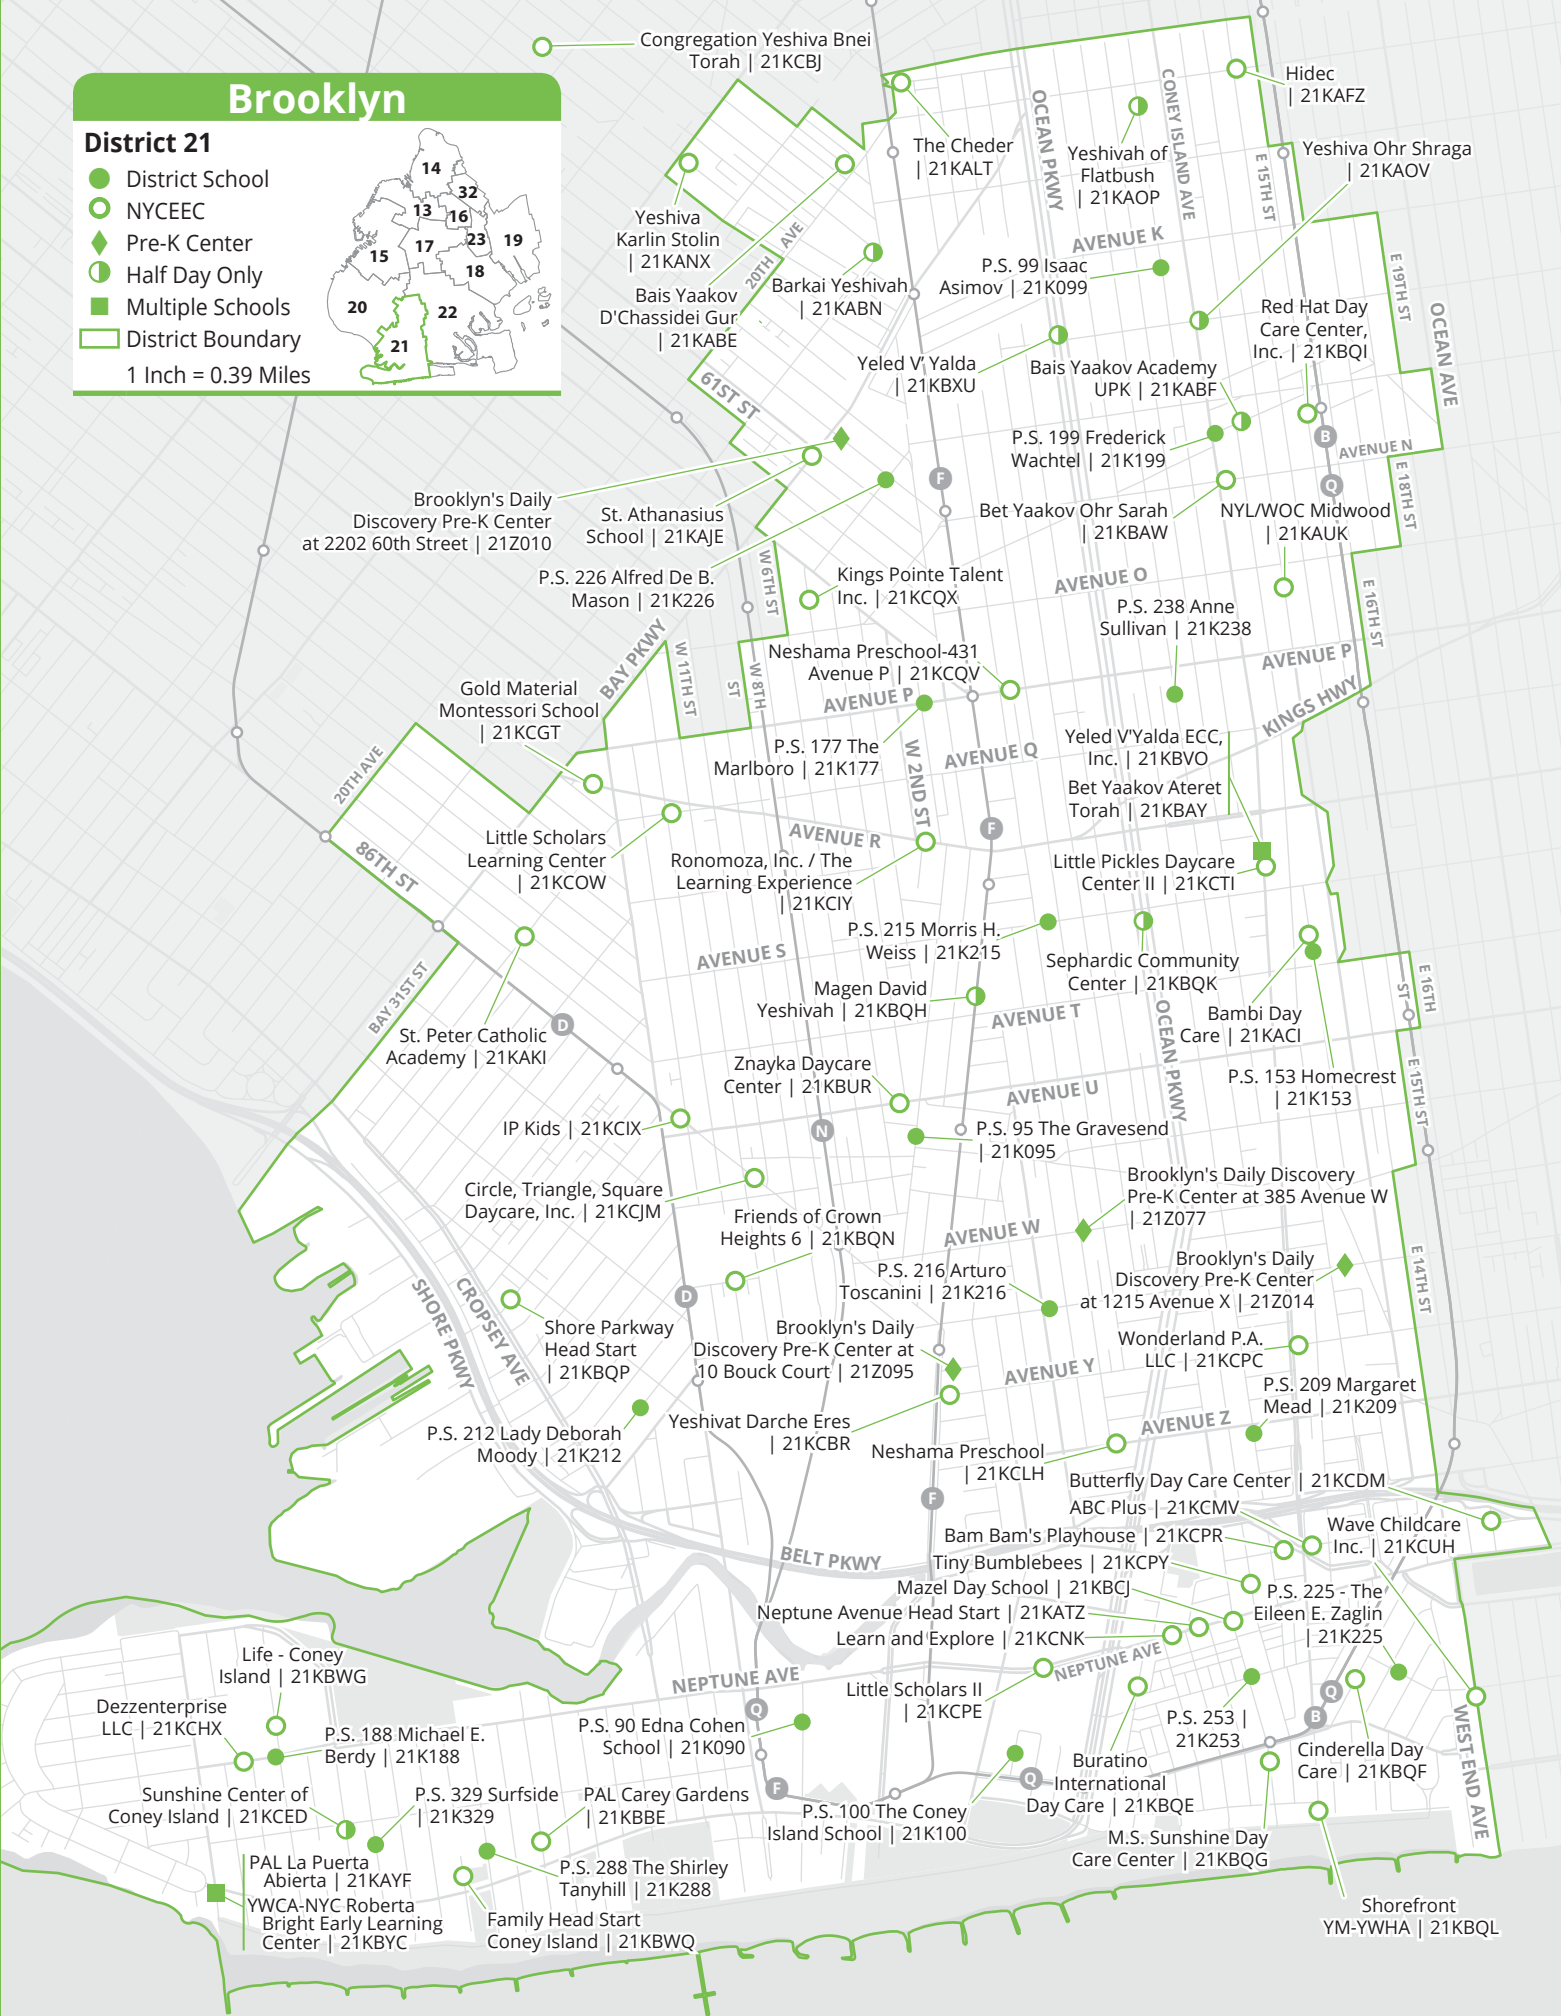

1 Inch = 0.39 Miles