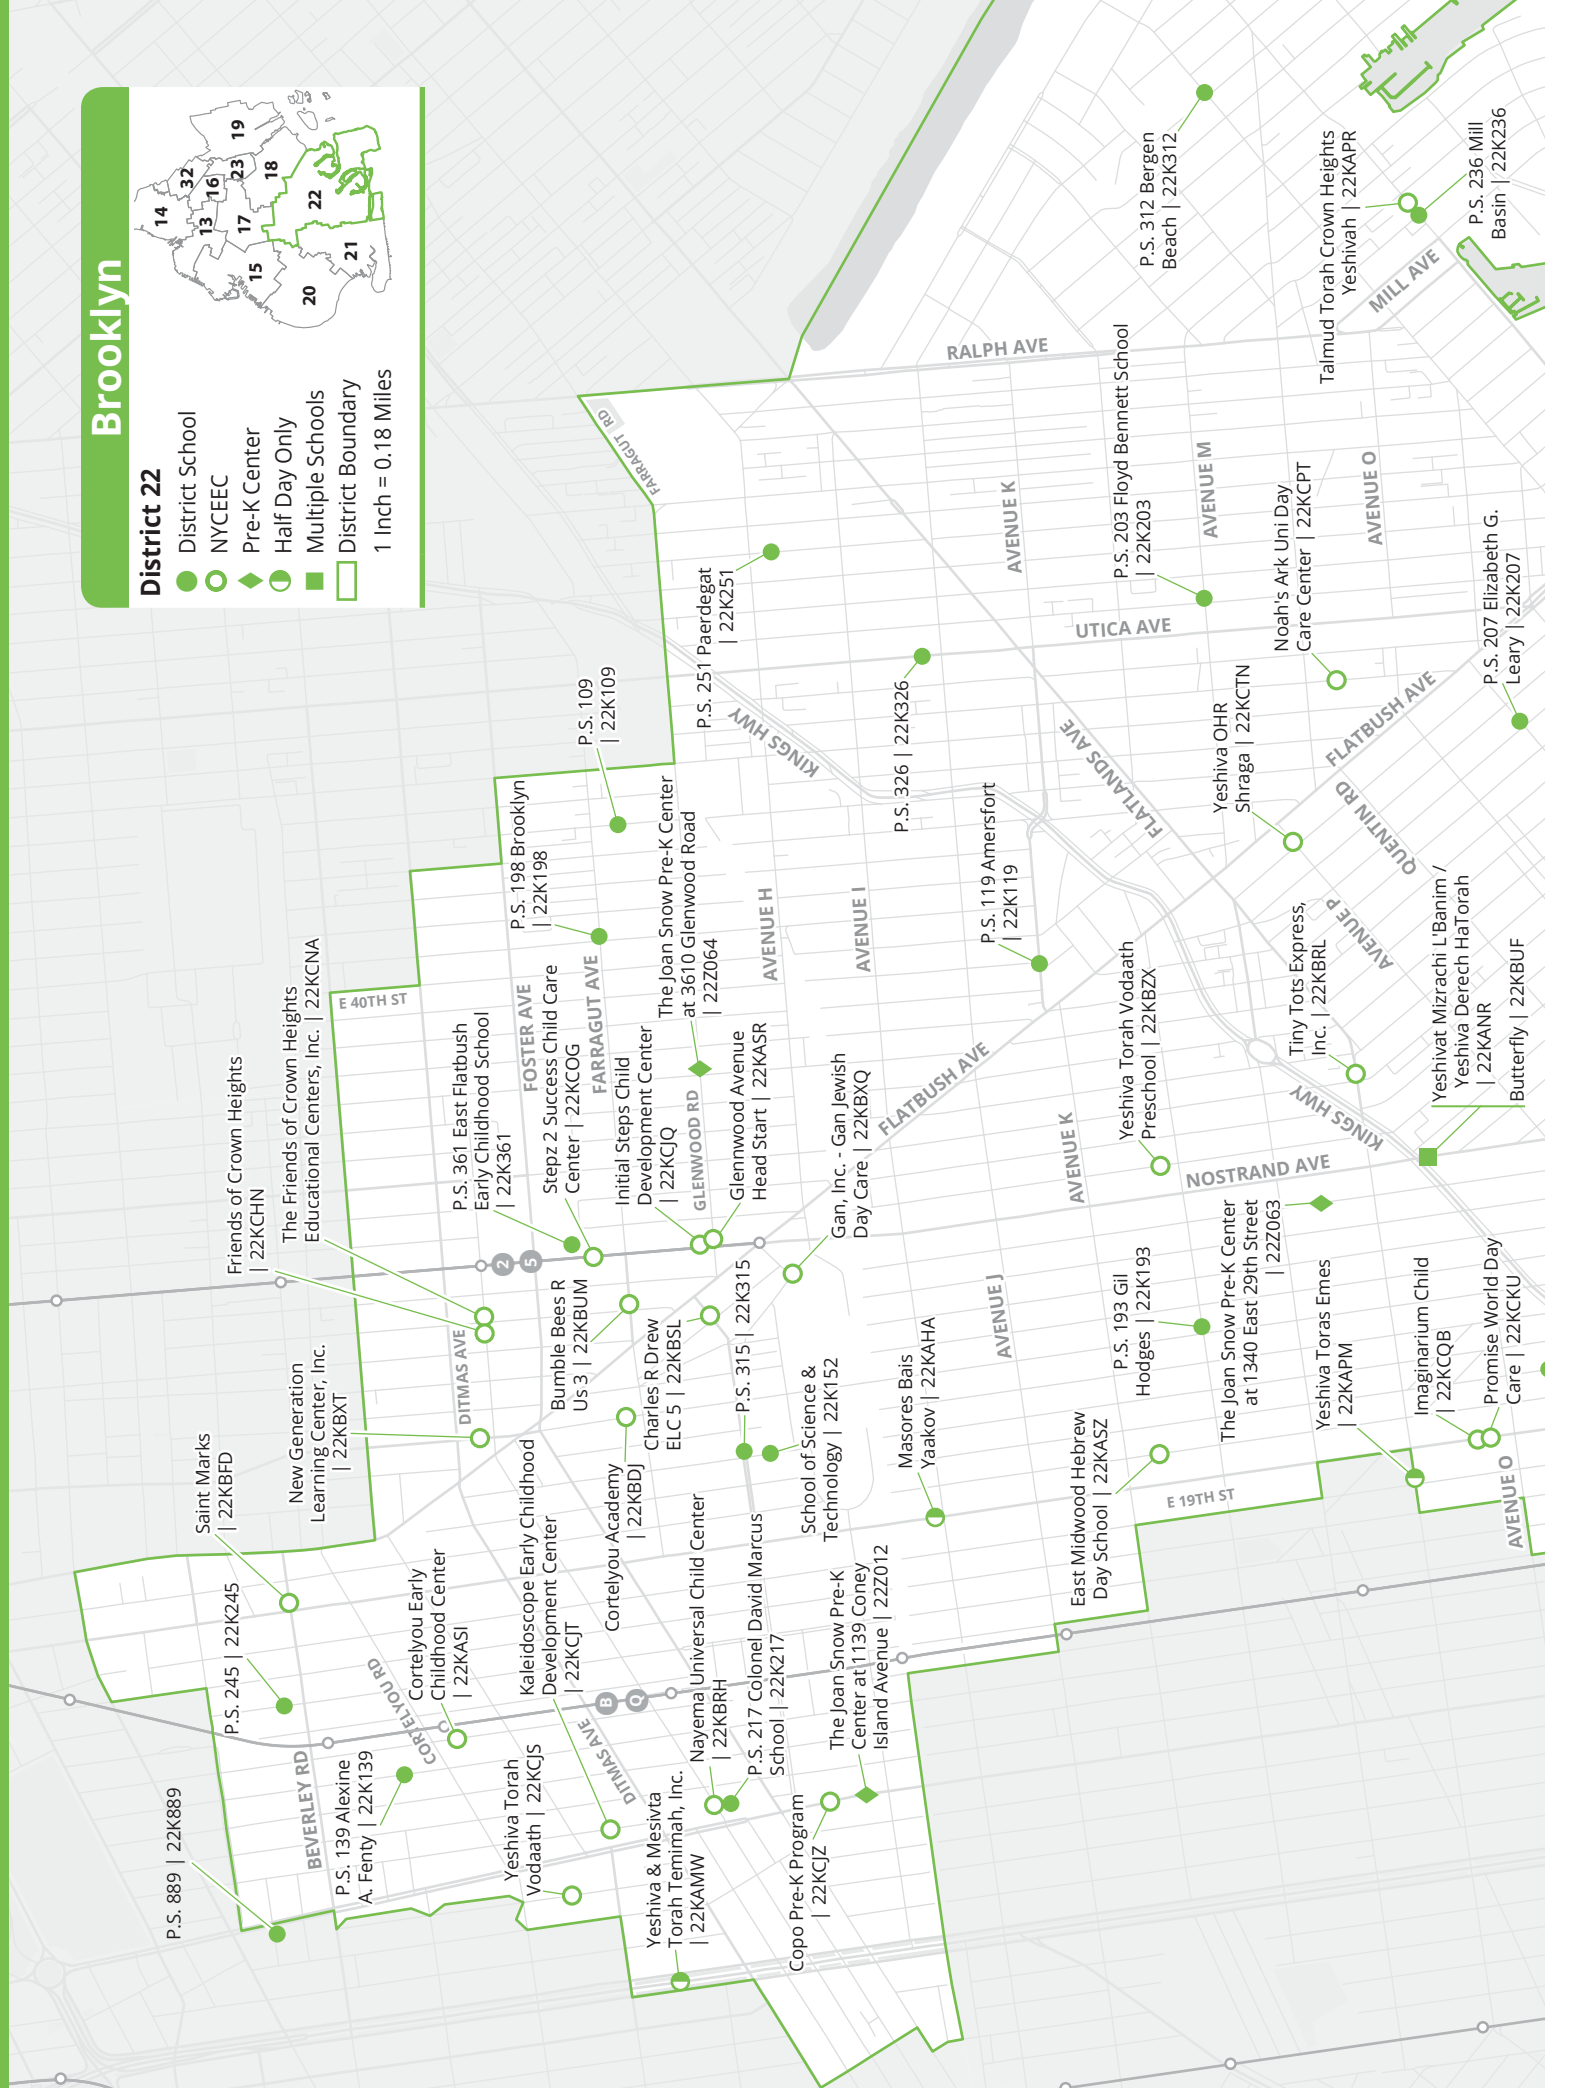

Brooklyn

District 22

1. District School
   - NYCEC
   - Pre-K Center
   - Half Day Only
   - Multiple Schools
   - District Boundary
2. 1 Inch = 0.18 Miles

P.S. 889 | 22K889

Saint Marks
| 22KBFD

New Generation
Learning Center, Inc.
| 22KBXT

Friends of Crown Heights
| 22KCHN

The Friends of Crown Heights
Educational Centers, Inc. | 22KCNA

P.S. 139 Alexine
A. Fenty | 22K139

Cortelyou Early
Childhood Center
| 22KASI

Yeshiva Torah
Vodaath | 22K139

Yeshiva & Mesivta
Torah Temimah, Inc.
| 22KAMW

Bumble Bees R
Us 3 | 22KBUM

Charles R Drew
ELC 5 | 22KBSL

Stepz 2 Success Child Care
Center | 22KCOG

Initial Steps Child
Development Center
| 22K109

P.S. 198 Brooklyn
| 22K198

The Joan Snow Pre-K Center
at 3610 Glenwood Road
| 22Z064

Glennwood Avenue
Head Start | 22KASR

Gan, Inc. - Gan Jewish
Day Care | 22KBXQ

Nayema Universal Child Center
| 22KBRH

P.S. 217 Colonel David Marcus
School | 22K217

Copo Pre-K Program
| 22K139

School of Science &
Technology | 22K152

The Joan Snow Pre-K
Center at 1139 Coney
Island Avenue | 22Z012

Masores Bais
Yaakov | 22KAHA

P.S. 326 | 22K326

P.S. 315 | 22K315

P.S. 119 Amersfort
| 22K119

East Midwood Hebrew
Day School | 22KASZ

P.S. 193 Gil
Hodges | 22K193

The Joan Snow Pre-K Center
at 1340 East 29th Street
| 22Z063

Yeshiva Toras Emes
| 22KAPM

Yeshiva Torah Vodaath
Preschool | 22KBZX

P.S. 203 Floyd Bennett School
| 22K203

Tiny Tots Express,
Inc. | 22KBRL

Yeshiva OHR
Shraga | 22KCTN

Noah's Ark Uni Day
Care Center | 22KCPT

Imaginarium Child
| 22KQCB

Promise World Day
Care | 22KCKU

Yeshivat Miztrachi L'Banim /
Yeshiva Derech HaTorah
| 22KANR

P.S. 207 Elizabeth G.
Leary | 22K207

Talmud Torah Crown Heights
Yeshivah | 22KAPR

P.S. 312 Bergen
Beach | 22K312

P.S. 236 Mill
Basin | 22K236