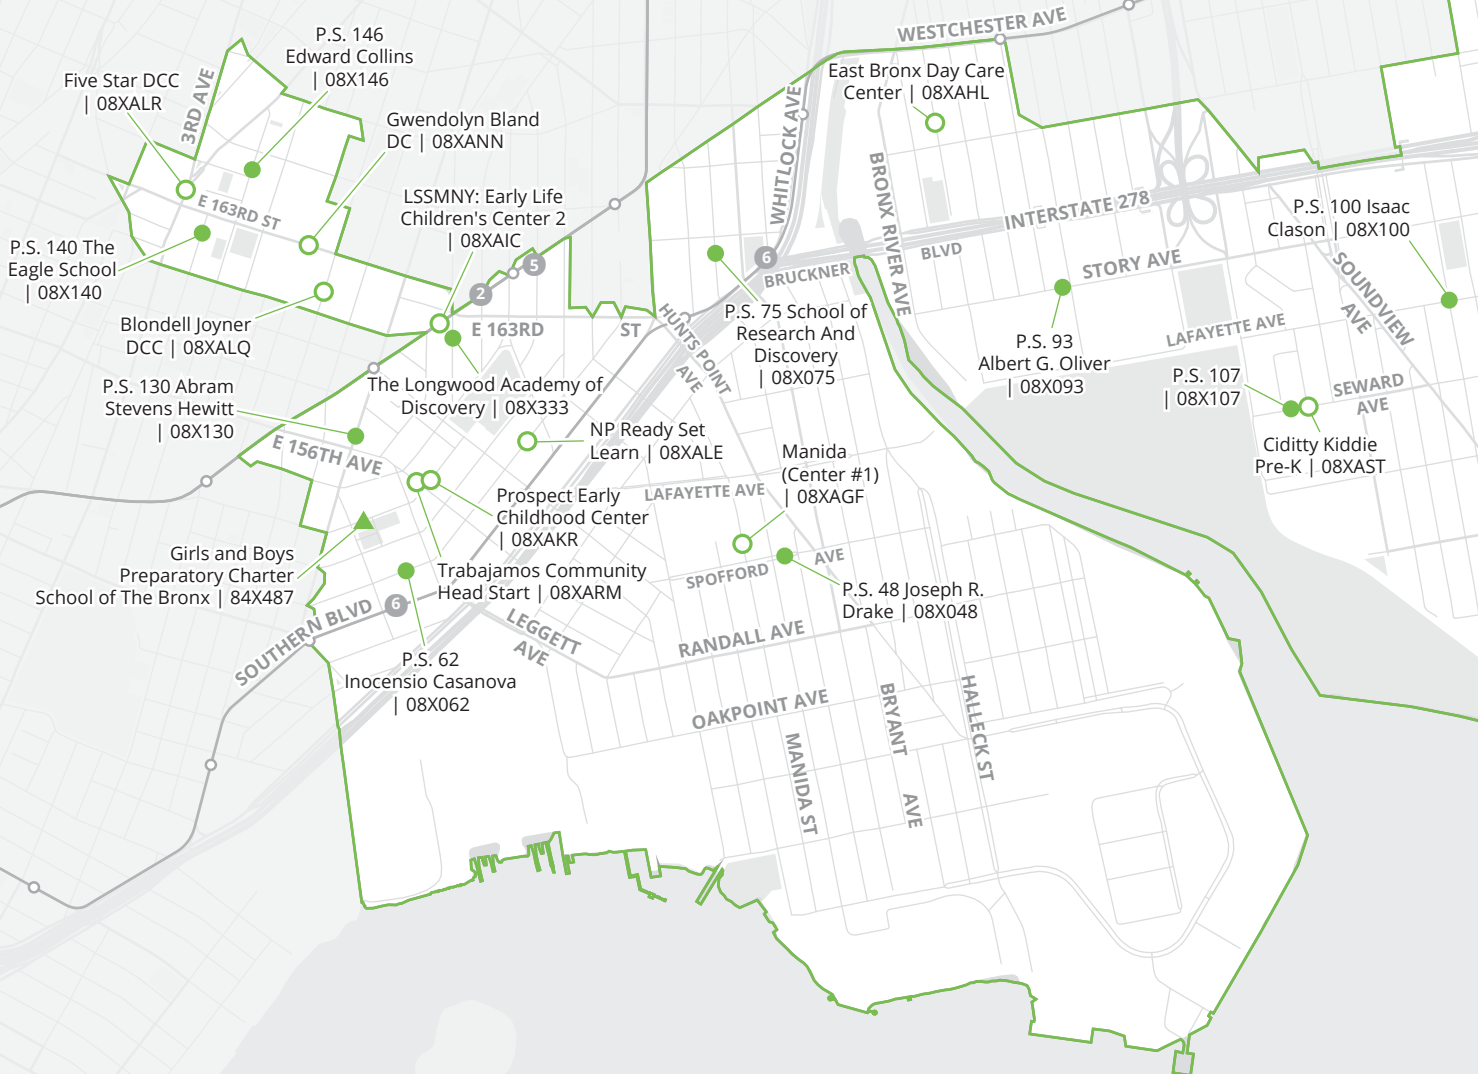

Bronx

District 08

- District School
- NYCEEC
- Pre-K Center
- ▲ Charter School
- Multiple Schools
- District Boundary

1 Inch = 0.36 Miles