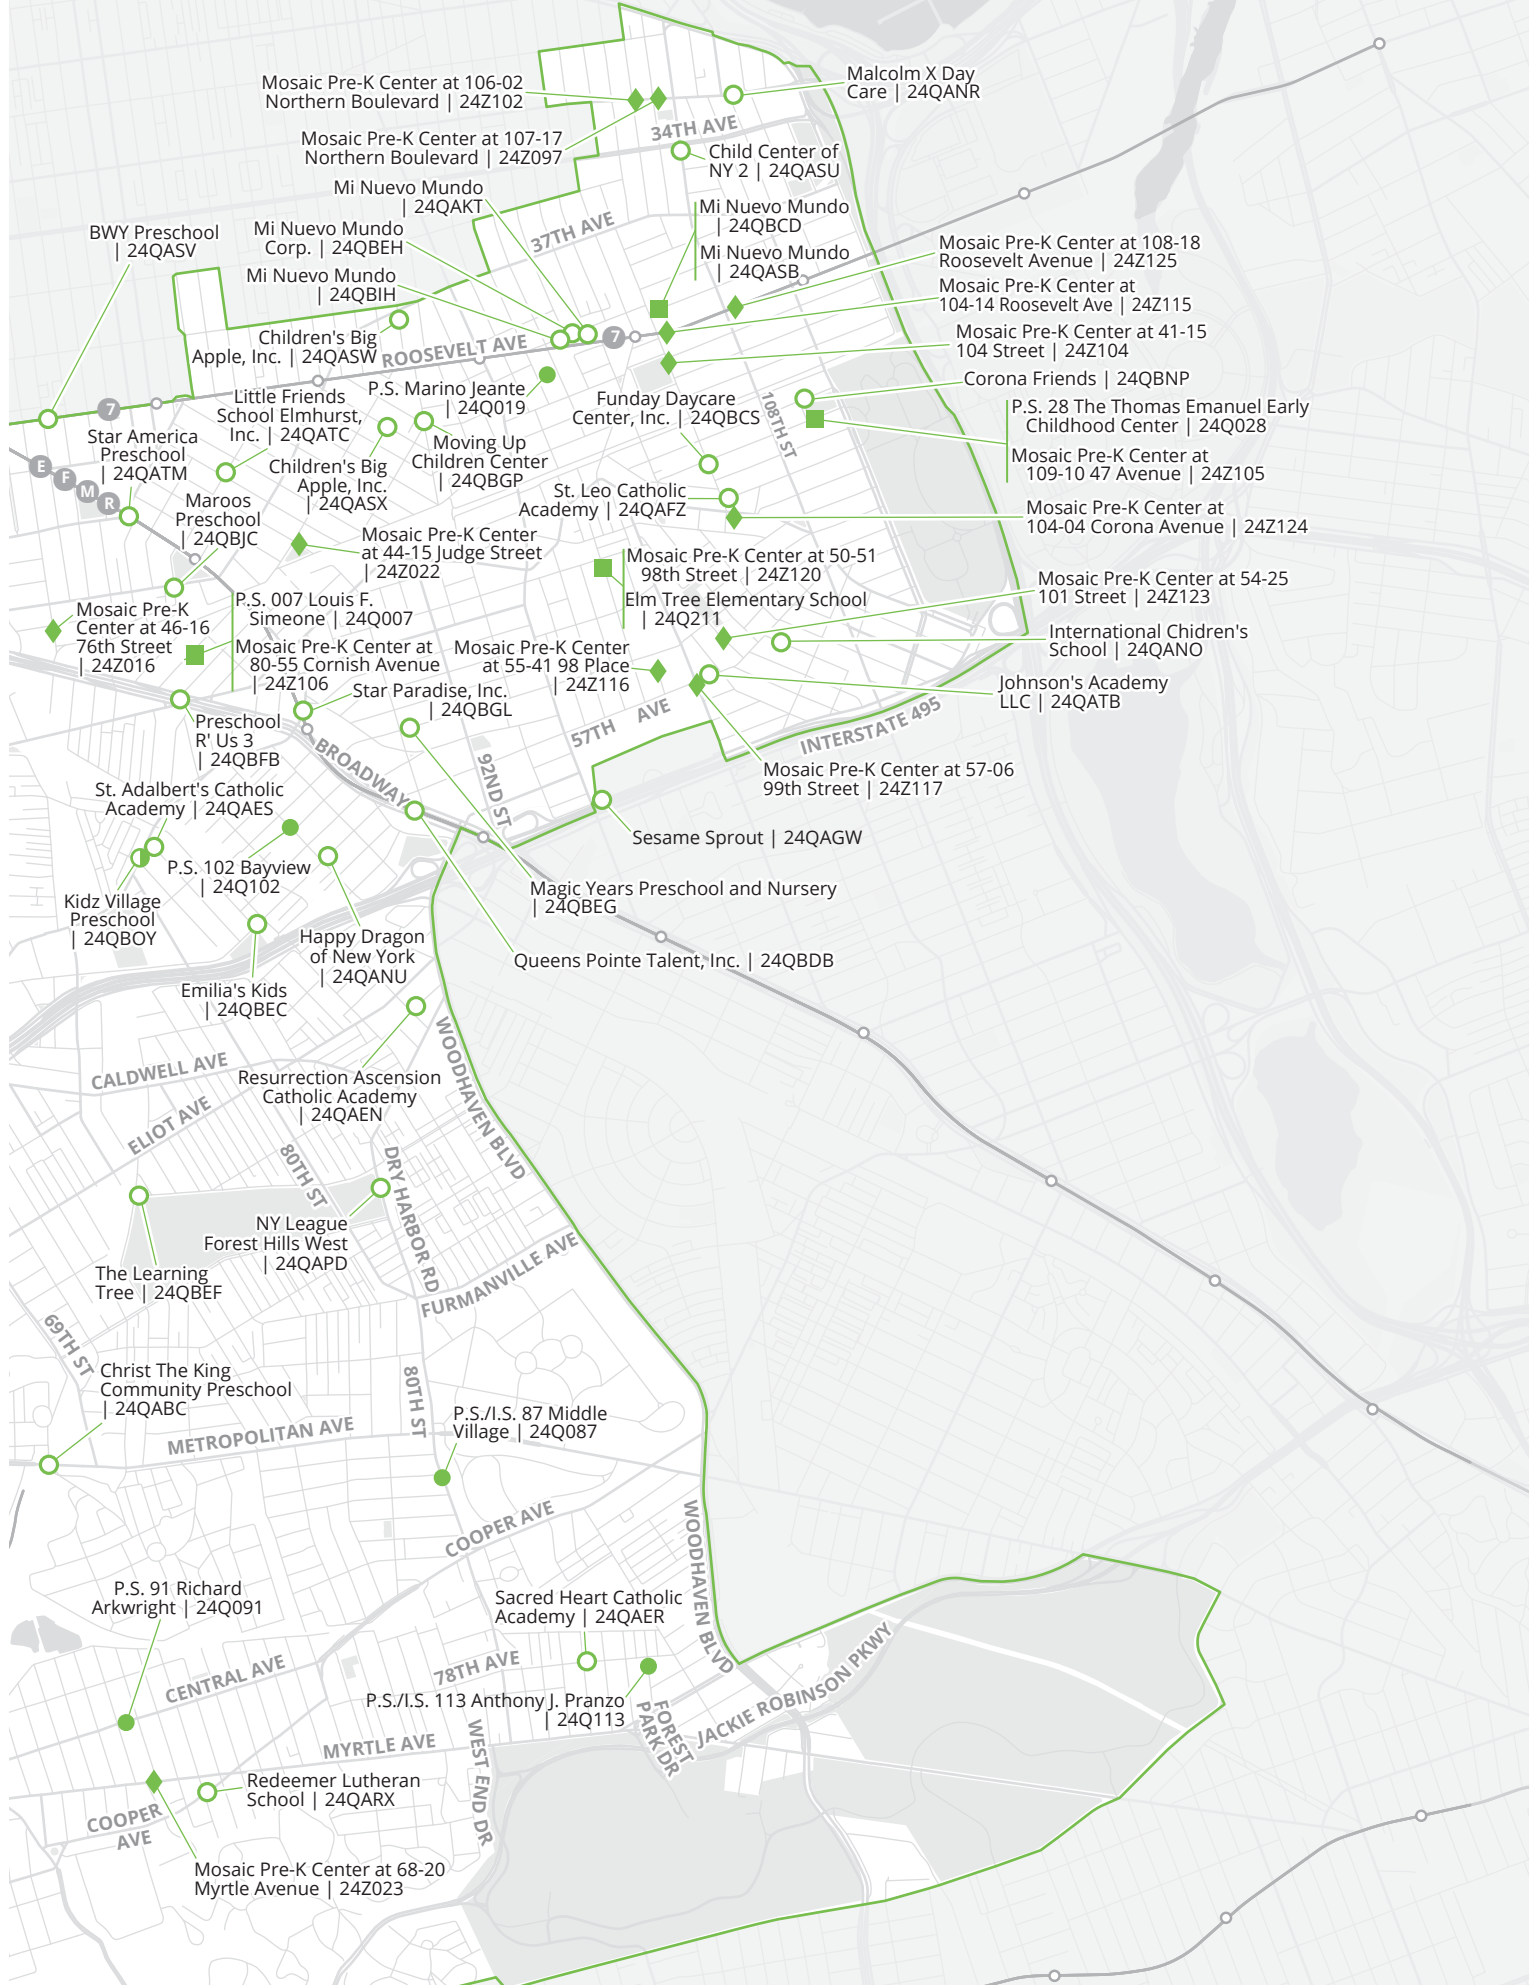

Mosaic Pre-K Center at 106-02 Northern Boulevard | 24Z102

Malcolm X Day Care | 24QANR

Mosaic Pre-K Center at 107-17 Northern Boulevard | 24Z097

Child Center of NY 2 | 24QASU

Mi Nuevo Mundo | 24QAKT

Mi Nuevo Mundo | 24QBCD

BWY Preschool | 24QASV

Mi Nuevo Mundo Corp. | 24QBEH

Mi Nuevo Mundo | 24QASB

Mosaic Pre-K Center at 108-18 Roosevelt Avenue | 24Z125

Mi Nuevo Mundo | 24QBIH

Mosaic Pre-K Center at 104-14 Roosevelt Ave | 24Z115

Children's Big Apple, Inc. | 24QASW

Mosaic Pre-K Center at 41-15 104 Street | 24Z104

Corona Friends | 24QBNP

Star America Preschool | 24QATM

Little Friends School Elmhurst, Inc. | 24QATC

P.S. Marino Jeante | 24Q019

Funday Daycare Center, Inc. | 24QBCS

P.S. 28 The Thomas Emanuel Early Childhood Center | 24Q028

Children's Big Apple, Inc. | 24QASX

Moving Up Children Center | 24QBGP

Mosaic Pre-K Center at 109-10 47 Avenue | 24Z105

Maroos Preschool | 24QBJC

Mosaic Pre-K Center at 44-15 Judge Street | 24Z022

Mosaic Pre-K Center at 50-51 98th Street | 24Z120

Mosaic Pre-K Center at 54-25 101 Street | 24Z123

Mosaic Pre-K Center at 46-16 76th Street | 24Z016

P.S. 007 Louis F. Simeone | 24Q007

Mosaic Pre-K Center at 80-55 Cornish Avenue | 24Z106

Mosaic Pre-K Center at 55-41 98 Place | 24Z116

International Children's School | 24QANO

Mosaic Pre-K Center at 80-55 Cornish Avenue | 24Z106

Star Paradise, Inc. | 24QBGL

Mosaic Pre-K Center at 57-06 99th Street | 24Z117

Johnson's Academy LLC | 24QATB

Preschool R' Us 3 | 24QBFB

Sesame Sprout | 24QAGW

St. Adalbert's Catholic Academy | 24QAES

Magic Years Preschool and Nursery | 24QBEG

P.S. 102 Bayview | 24Q102

Queens Pointe Talent, Inc. | 24QBDB

Kidz Village Preschool | 24QBOY

Happy Dragon of New York | 24QANU

Emilia's Kids | 24QBEC

Resurrection Ascension Catholic Academy | 24QAEN

Caldwell Ave

NY League Forest Hills West | 24QAPD

Eliot Ave

The Learning Tree | 24QBEF

Christ The King Community Preschool | 24QABC

P.S./I.S. 87 Middle Village | 24Q087

P.S. 91 Richard Arkwright | 24Q091

Sacred Heart Catholic Academy | 24QAER

Central Ave

P.S./I.S. 113 Anthony J. Pranzo | 24Q113

Redeemer Lutheran School | 24QARX

Mosaic Pre-K Center at 68-20 Myrtle Avenue | 24Z023

Cooper Ave

Myrtle Ave

78th Ave

Forest Park Dr

Jackie Robinson Pkwy

West End Dr

Woodhaven Blvd

80th St

Dry Harbor Rd

Woodhaven Blvd

Woodhaven Blvd

92nd St

57th Ave

57th Ave

108th St

37th Ave

34th Ave

69th St

80th St

80th St

80th St

80th St

80th St

80th St

80th St