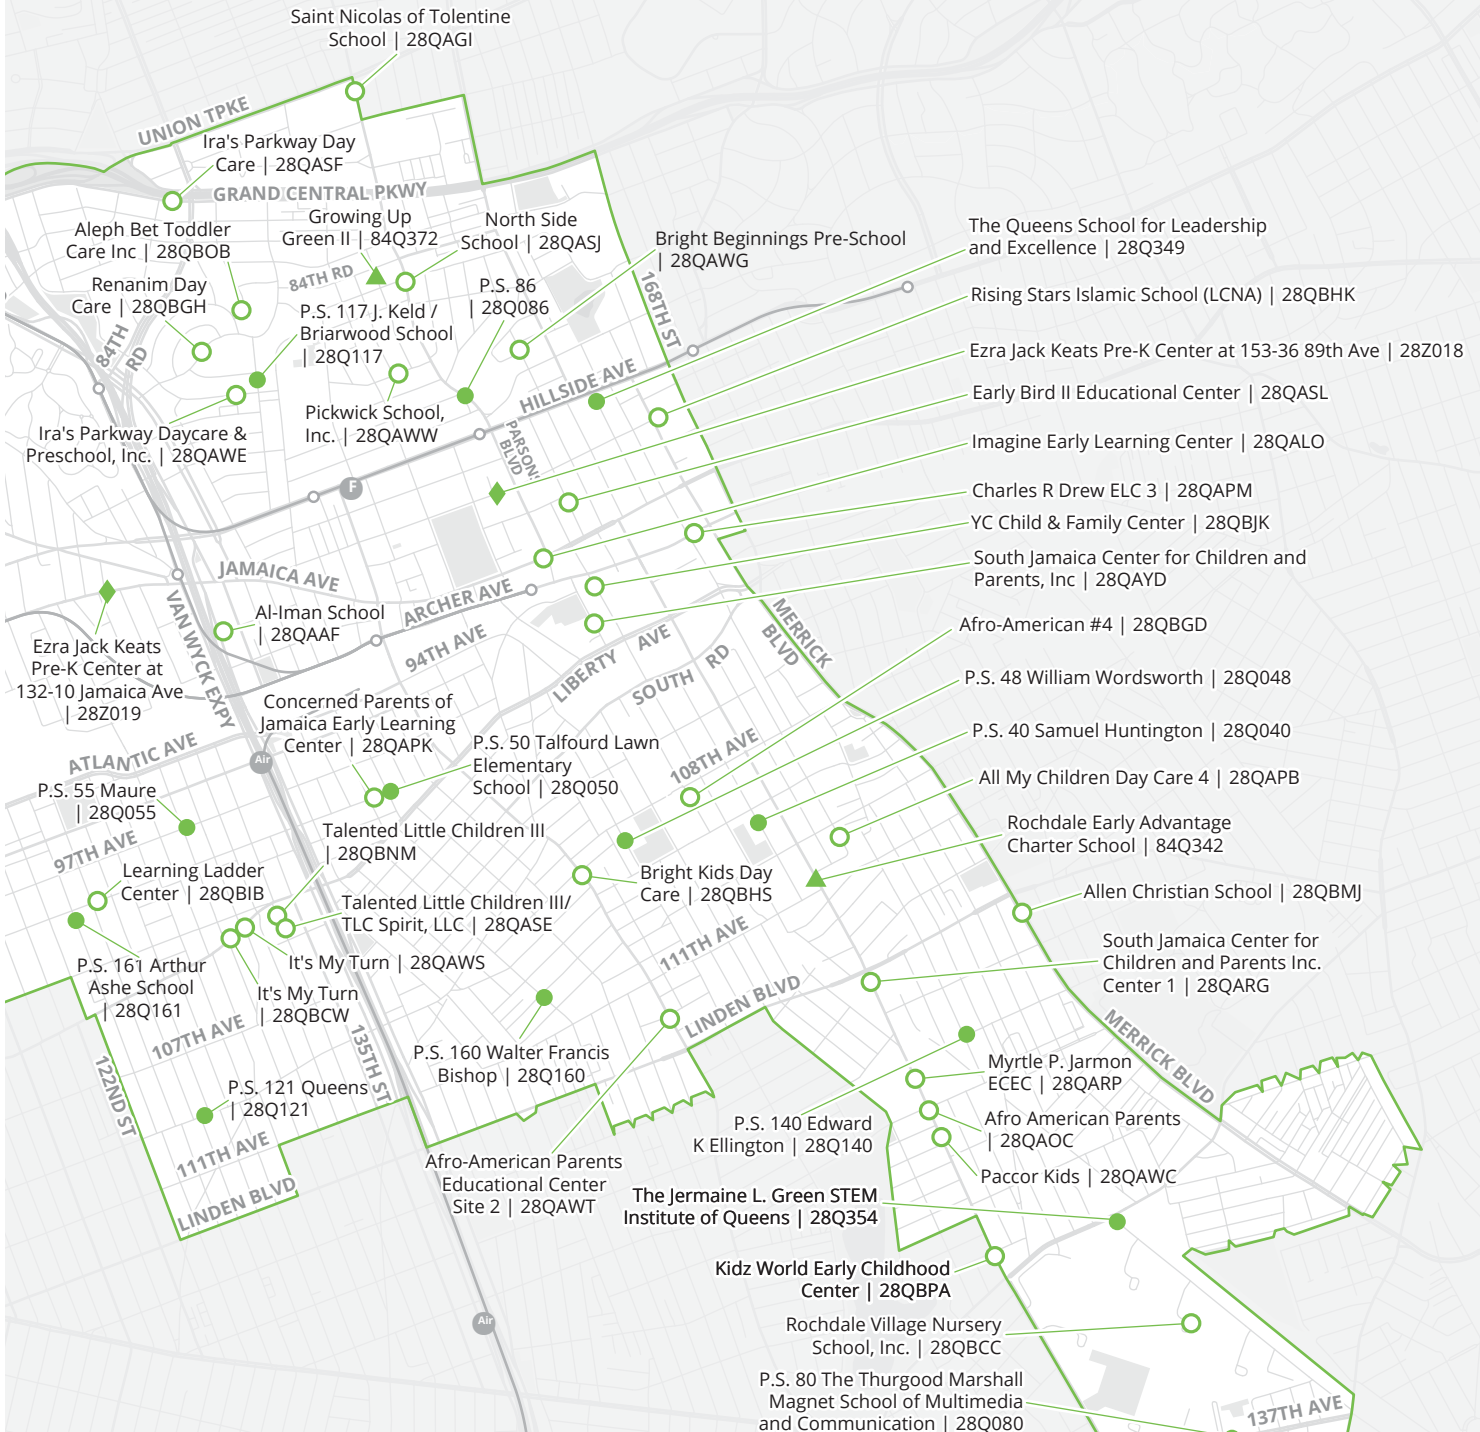

Yeshiva Tifereth Moshe Day Care | 28QAIR

Sholom Day Care 1 | 28QAPL

Sholom Sholom Inc. | 28QBKE

Bais Yaakov Academy of Queens (Metropolitan Ave) | 28QAAM

Queens

District 28

- District School
 - NYCEEC
 - ◆ Pre-K Center
 - ▲ Charter School
 - ◐ Half Day Only
 - ▭ District Boundary
- 1 Inch = 0.46 Miles