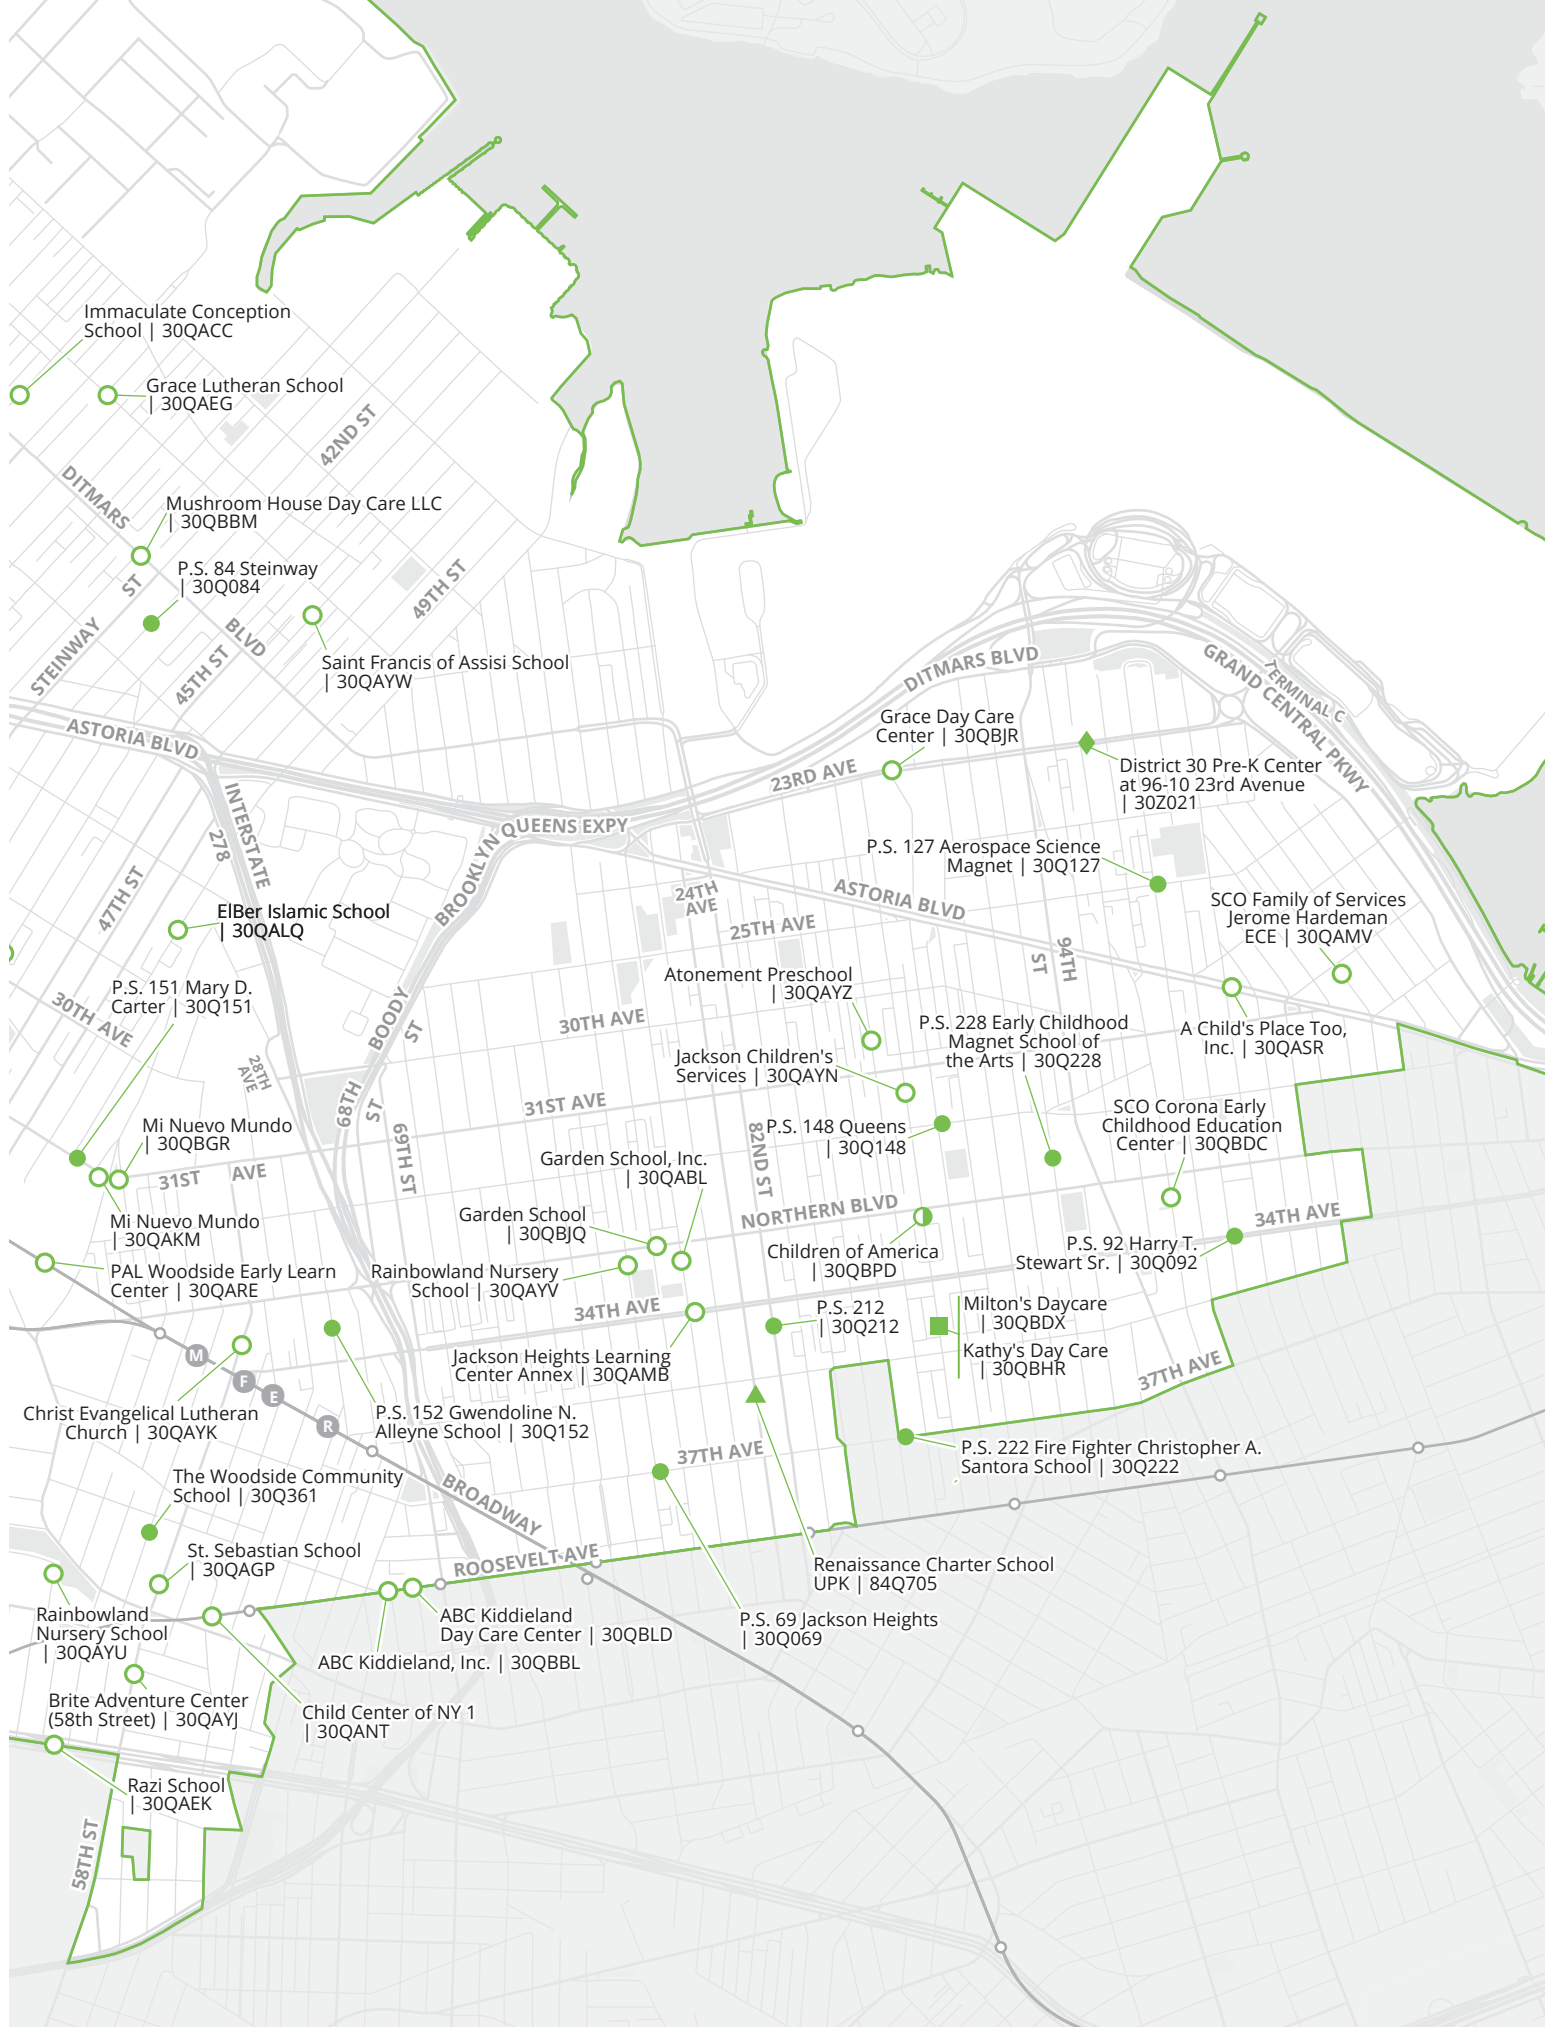

Sunnyside Up | 30QBGO

The Q StudioLab 46th St | 30QBFT

Magic Beans | 30QBJP

Little Friends School Sunnyside | 30QATD

Rainbow-LIC | 30QBPW

District 30 Pre-K Center at 48-09 Center Boulevard | 30Z058

P.S./I.S. 78 | 30Q078