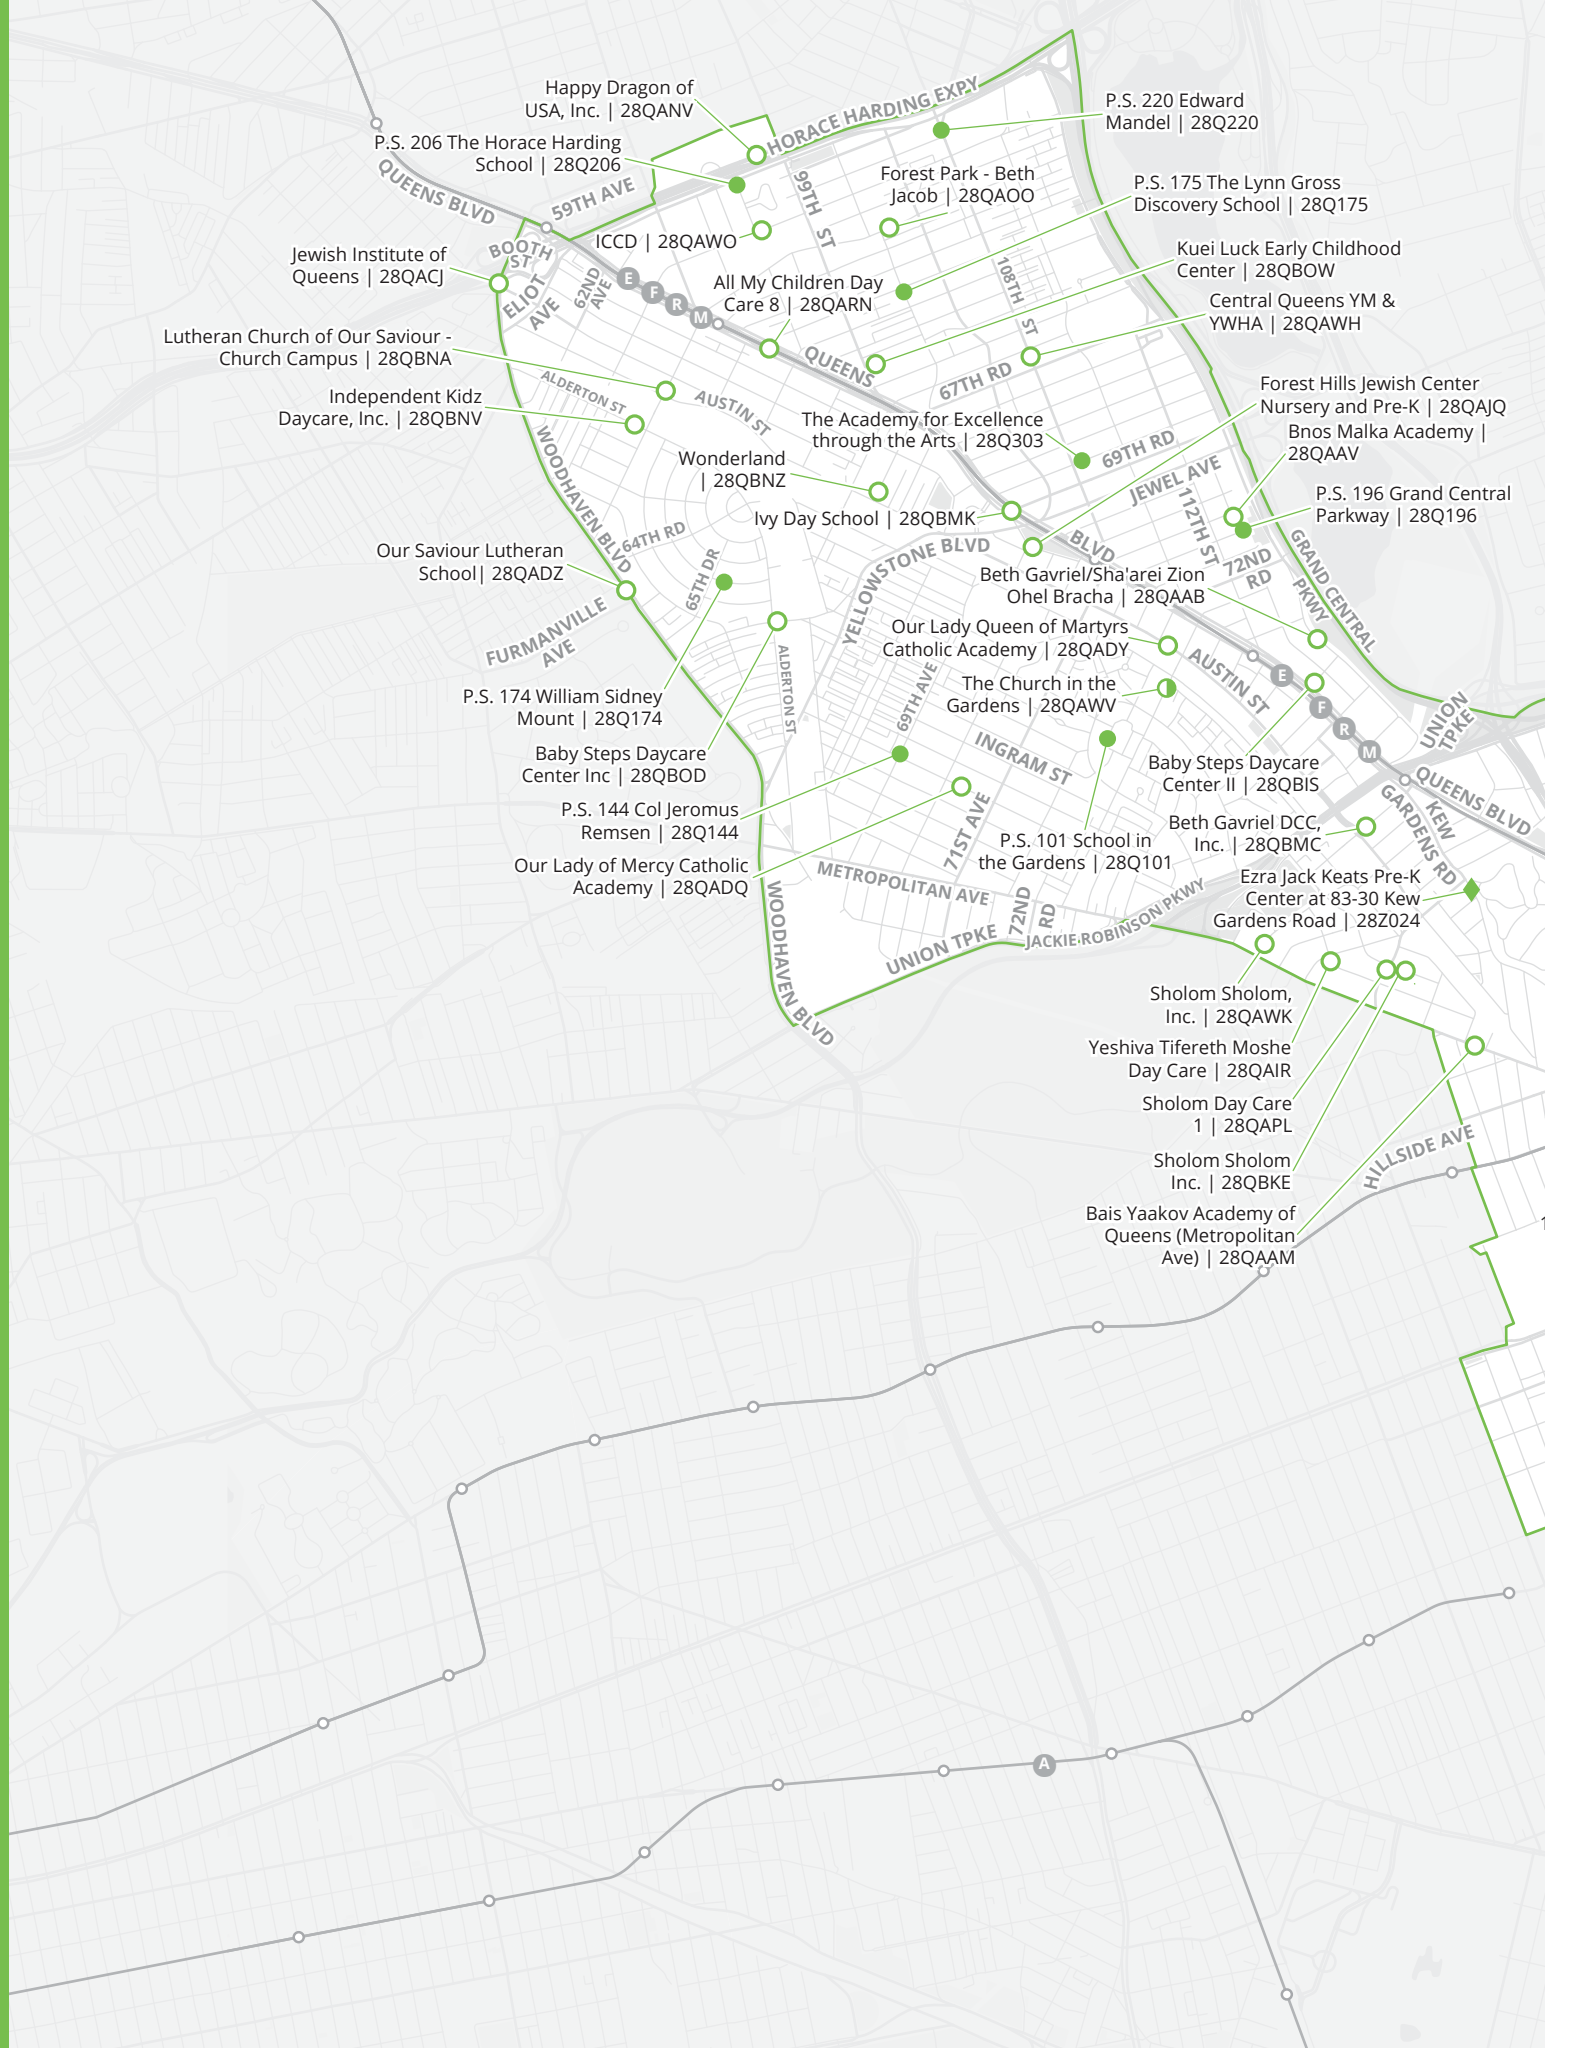

Happy Dragon of USA, Inc. | 28QANV

P.S. 206 The Horace Harding School | 28Q206

P.S. 220 Edward Mandel | 28Q220

Jewish Institute of Queens | 28QACJ

ICCD | 28QAWO

Forest Park - Beth Jacob | 28QA00

P.S. 175 The Lynn Gross Discovery School | 28Q175

Lutheran Church of Our Saviour - Church Campus | 28QBNA

All My Children Day Care 8 | 28QARN

Kuei Luck Early Childhood Center | 28QBOW

Central Queens YM & YWHA | 28QAWH

Independent Kidz Daycare, Inc. | 28QBNV

Wonderland | 28QBNZ

The Academy for Excellence through the Arts | 28Q303

Forest Hills Jewish Center Nursery and Pre-K | 28QAJO

Bnos Malka Academy | 28QAAV

Our Saviour Lutheran School | 28QADZ

Ivy Day School | 28QBMK

Beth Gavriel/Sha'arei Zion Ohel Bracha | 28QAAB

P.S. 196 Grand Central Parkway | 28Q196

P.S. 174 William Sidney Mount | 28Q174

Baby Steps Daycare Center Inc | 28QBOD

Our Lady Queen of Martyrs Catholic Academy | 28QADY

The Church in the Gardens | 28QAWW

Baby Steps Daycare Center II | 28QBIS

P.S. 144 Col Jeromus Remsen | 28Q144

Our Lady of Mercy Catholic Academy | 28QADQ

P.S. 101 School in the Gardens | 28Q101

Beth Gavriel DCC, Inc. | 28QBMC

Ezra Jack Keats Pre-K Center at 83-30 Kew Gardens Road | 28Z024

Sholom Sholom, Inc. | 28QAWK

Yeshiva Tifereth Moshe Day Care | 28QAIR

Sholom Day Care 1 | 28QAPL

Sholom Sholom Inc. | 28QBKE

Bais Yaakov Academy of Queens (Metropolitan Ave) | 28QAAM