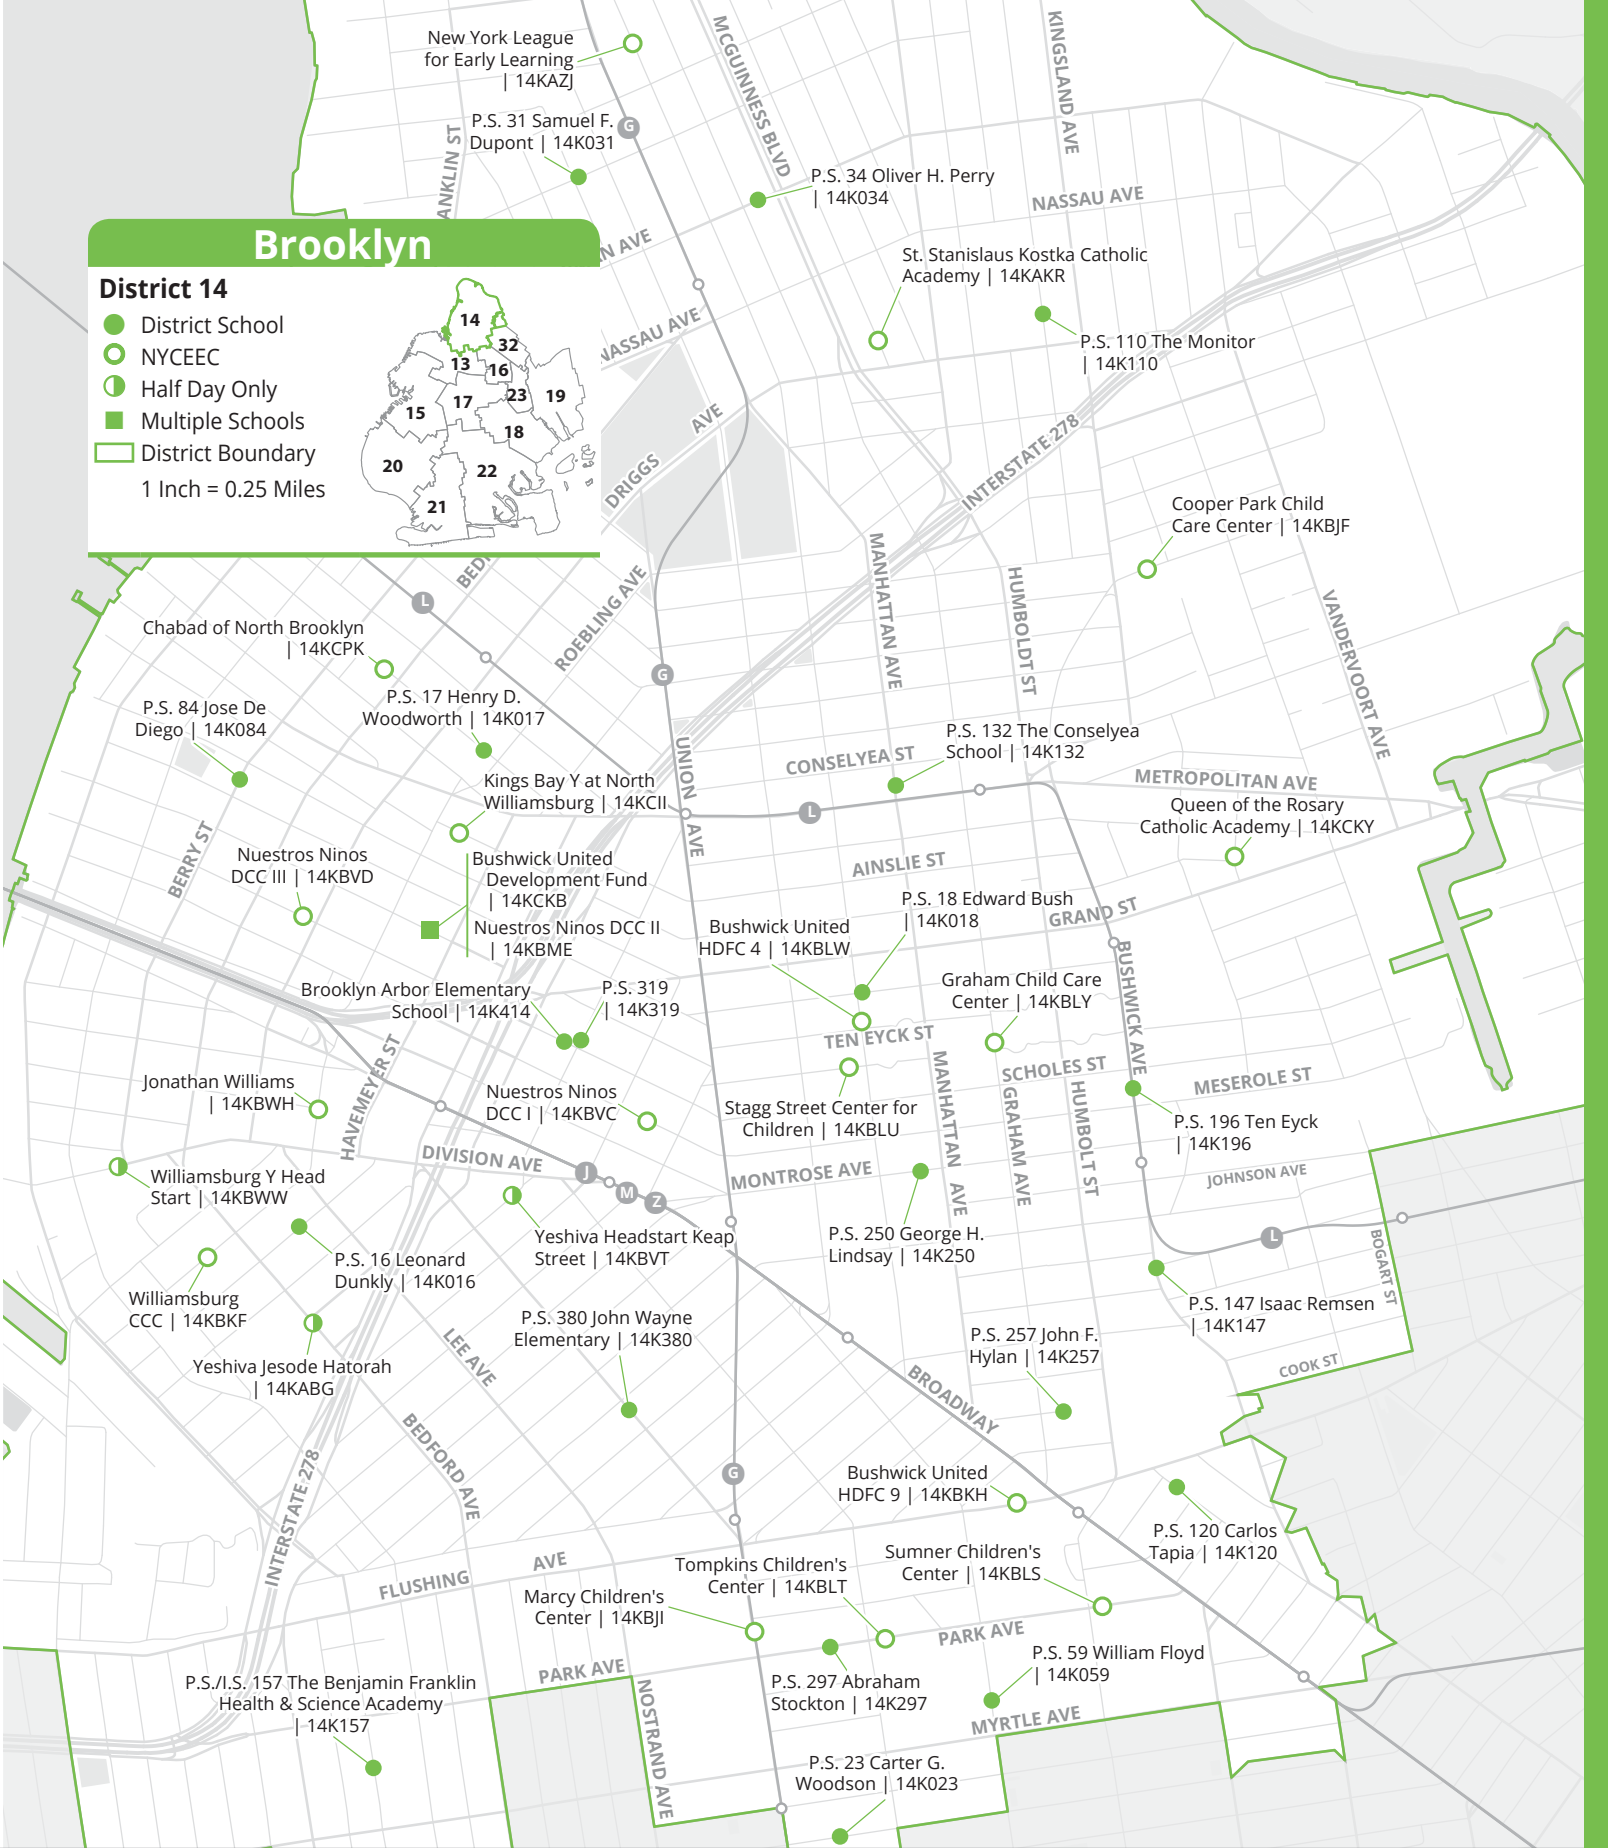

Brooklyn

District 14

1. District School
   - NYCEEC
   - ◐ Half Day Only
   - Multiple Schools
   - District Boundary
2. 1 Inch = 0.25 Miles

Key = Partially accessible
= Fully accessible

JA = Japanese Dual Language
SP = Spanish Dual Language
SP = Spanish Language Support

= Contact program
AM = Early drop-off
PM = Late pick-up

¹ Last year's offers
² Contact to learn about accessibility
³ Learn more in **Section 7.3** about EarlyLearn eligibility requirements