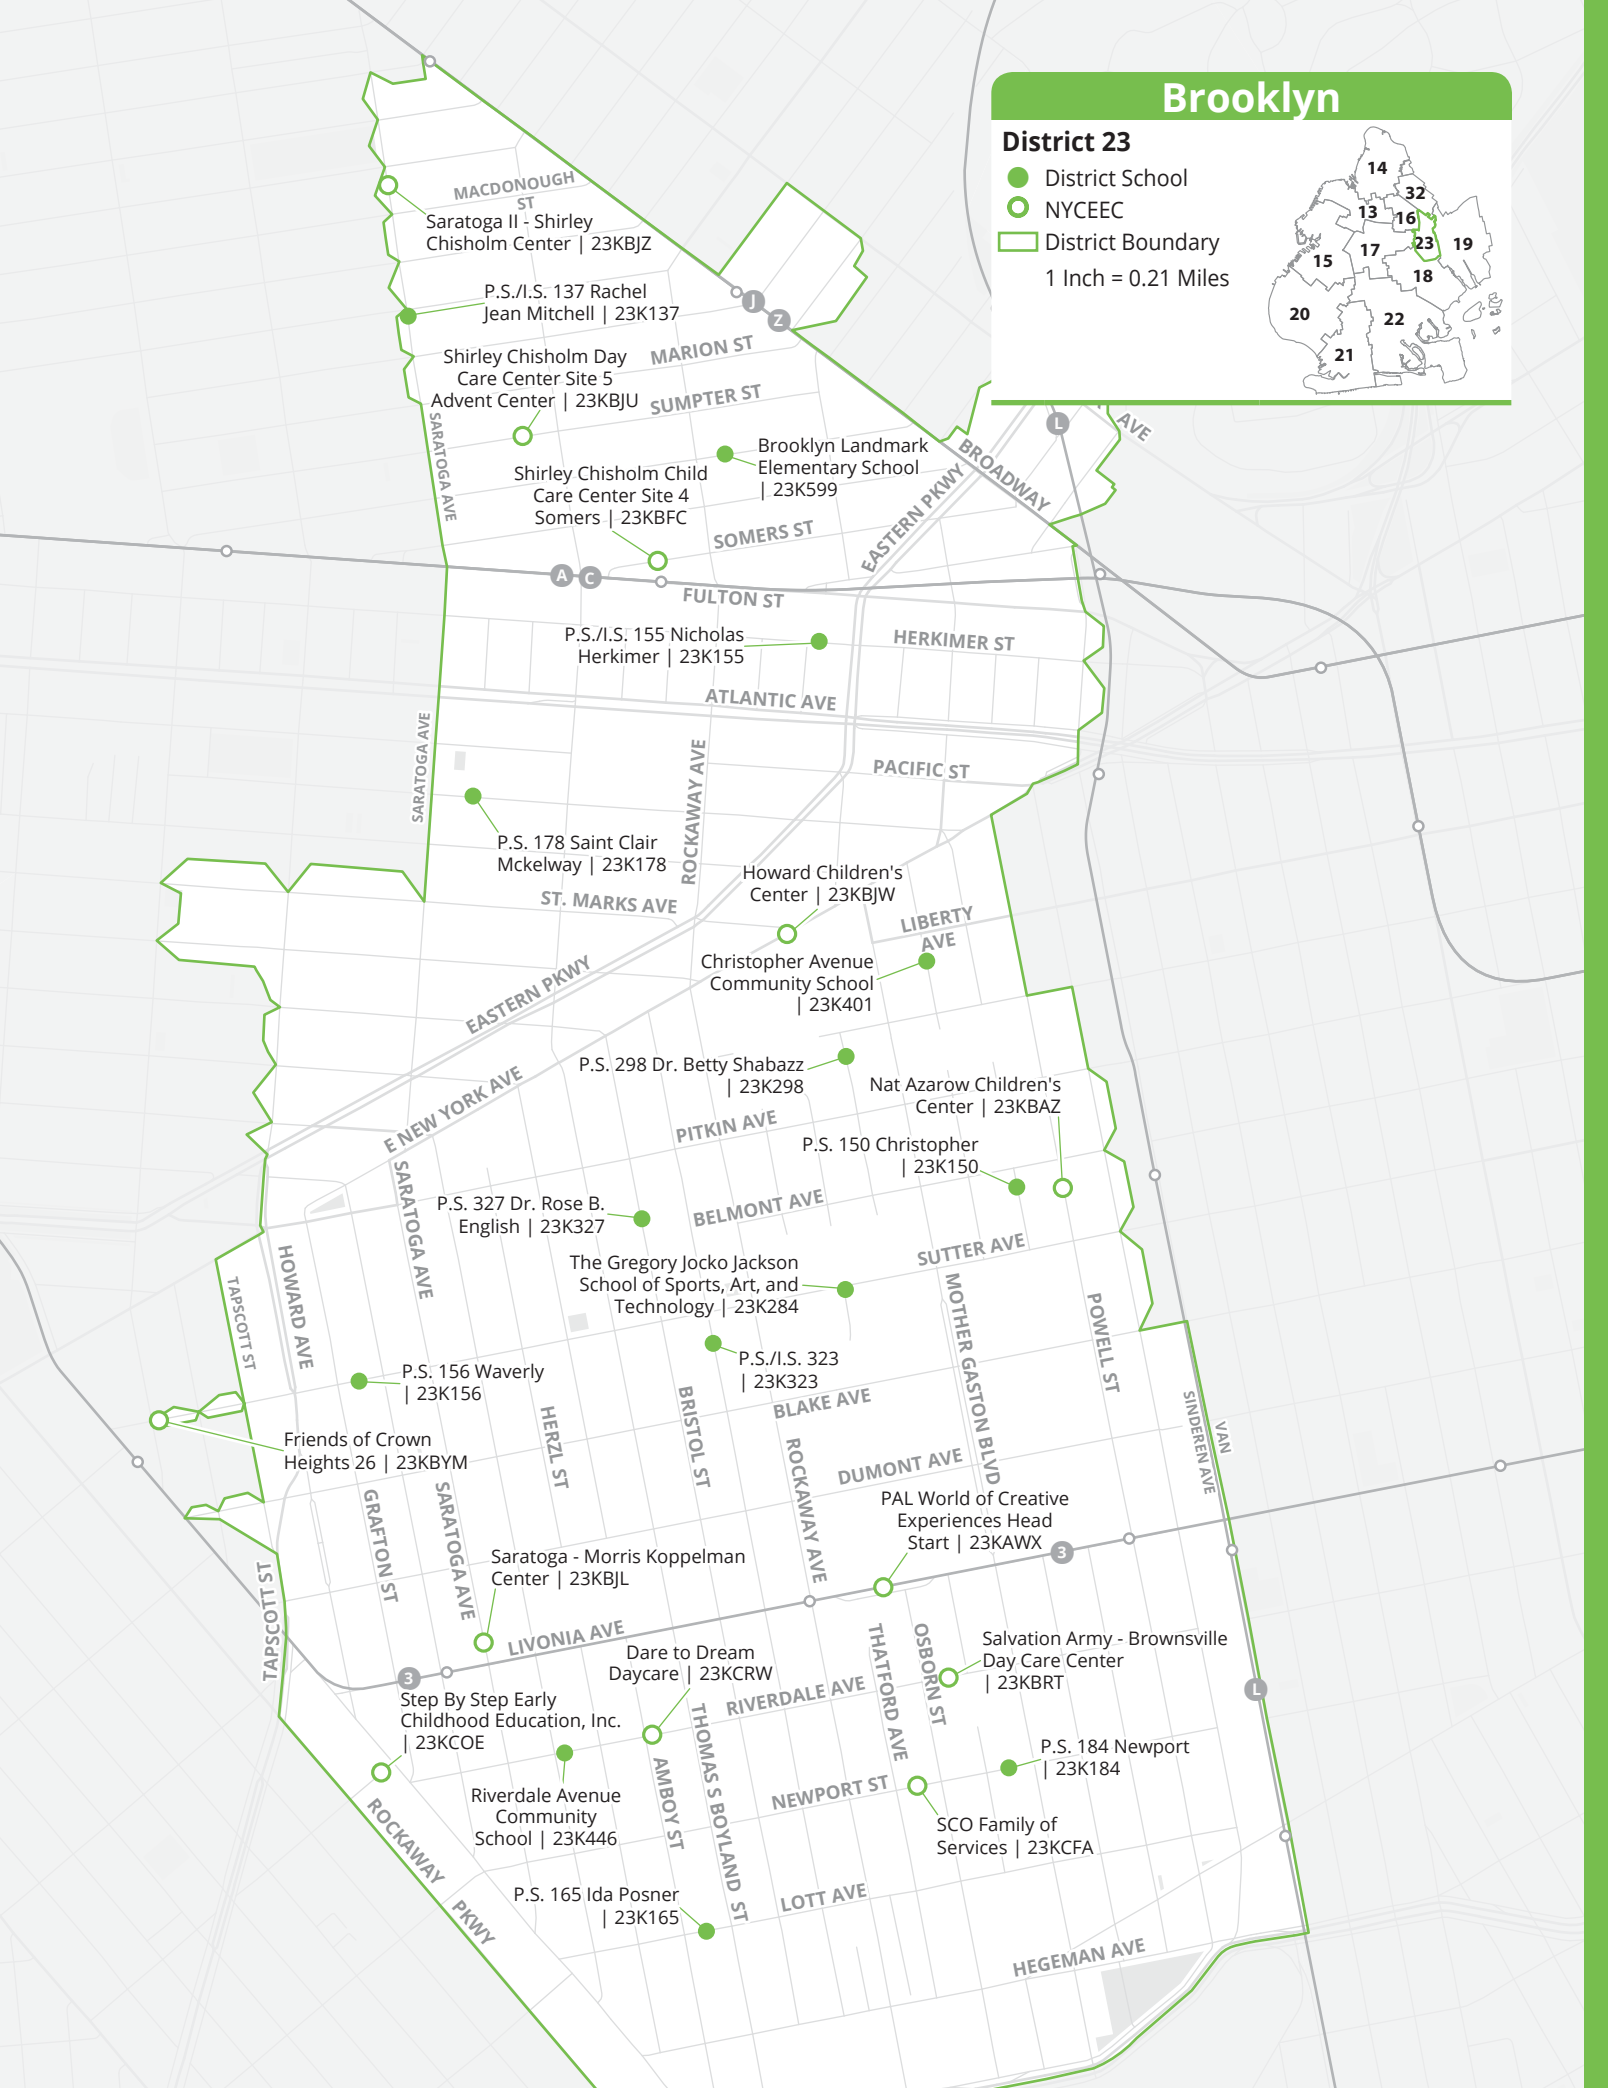

Brooklyn

District 23

1. District School
   - NYCEE
   - ▭ District Boundary
2. 1 Inch = 0.21 Miles