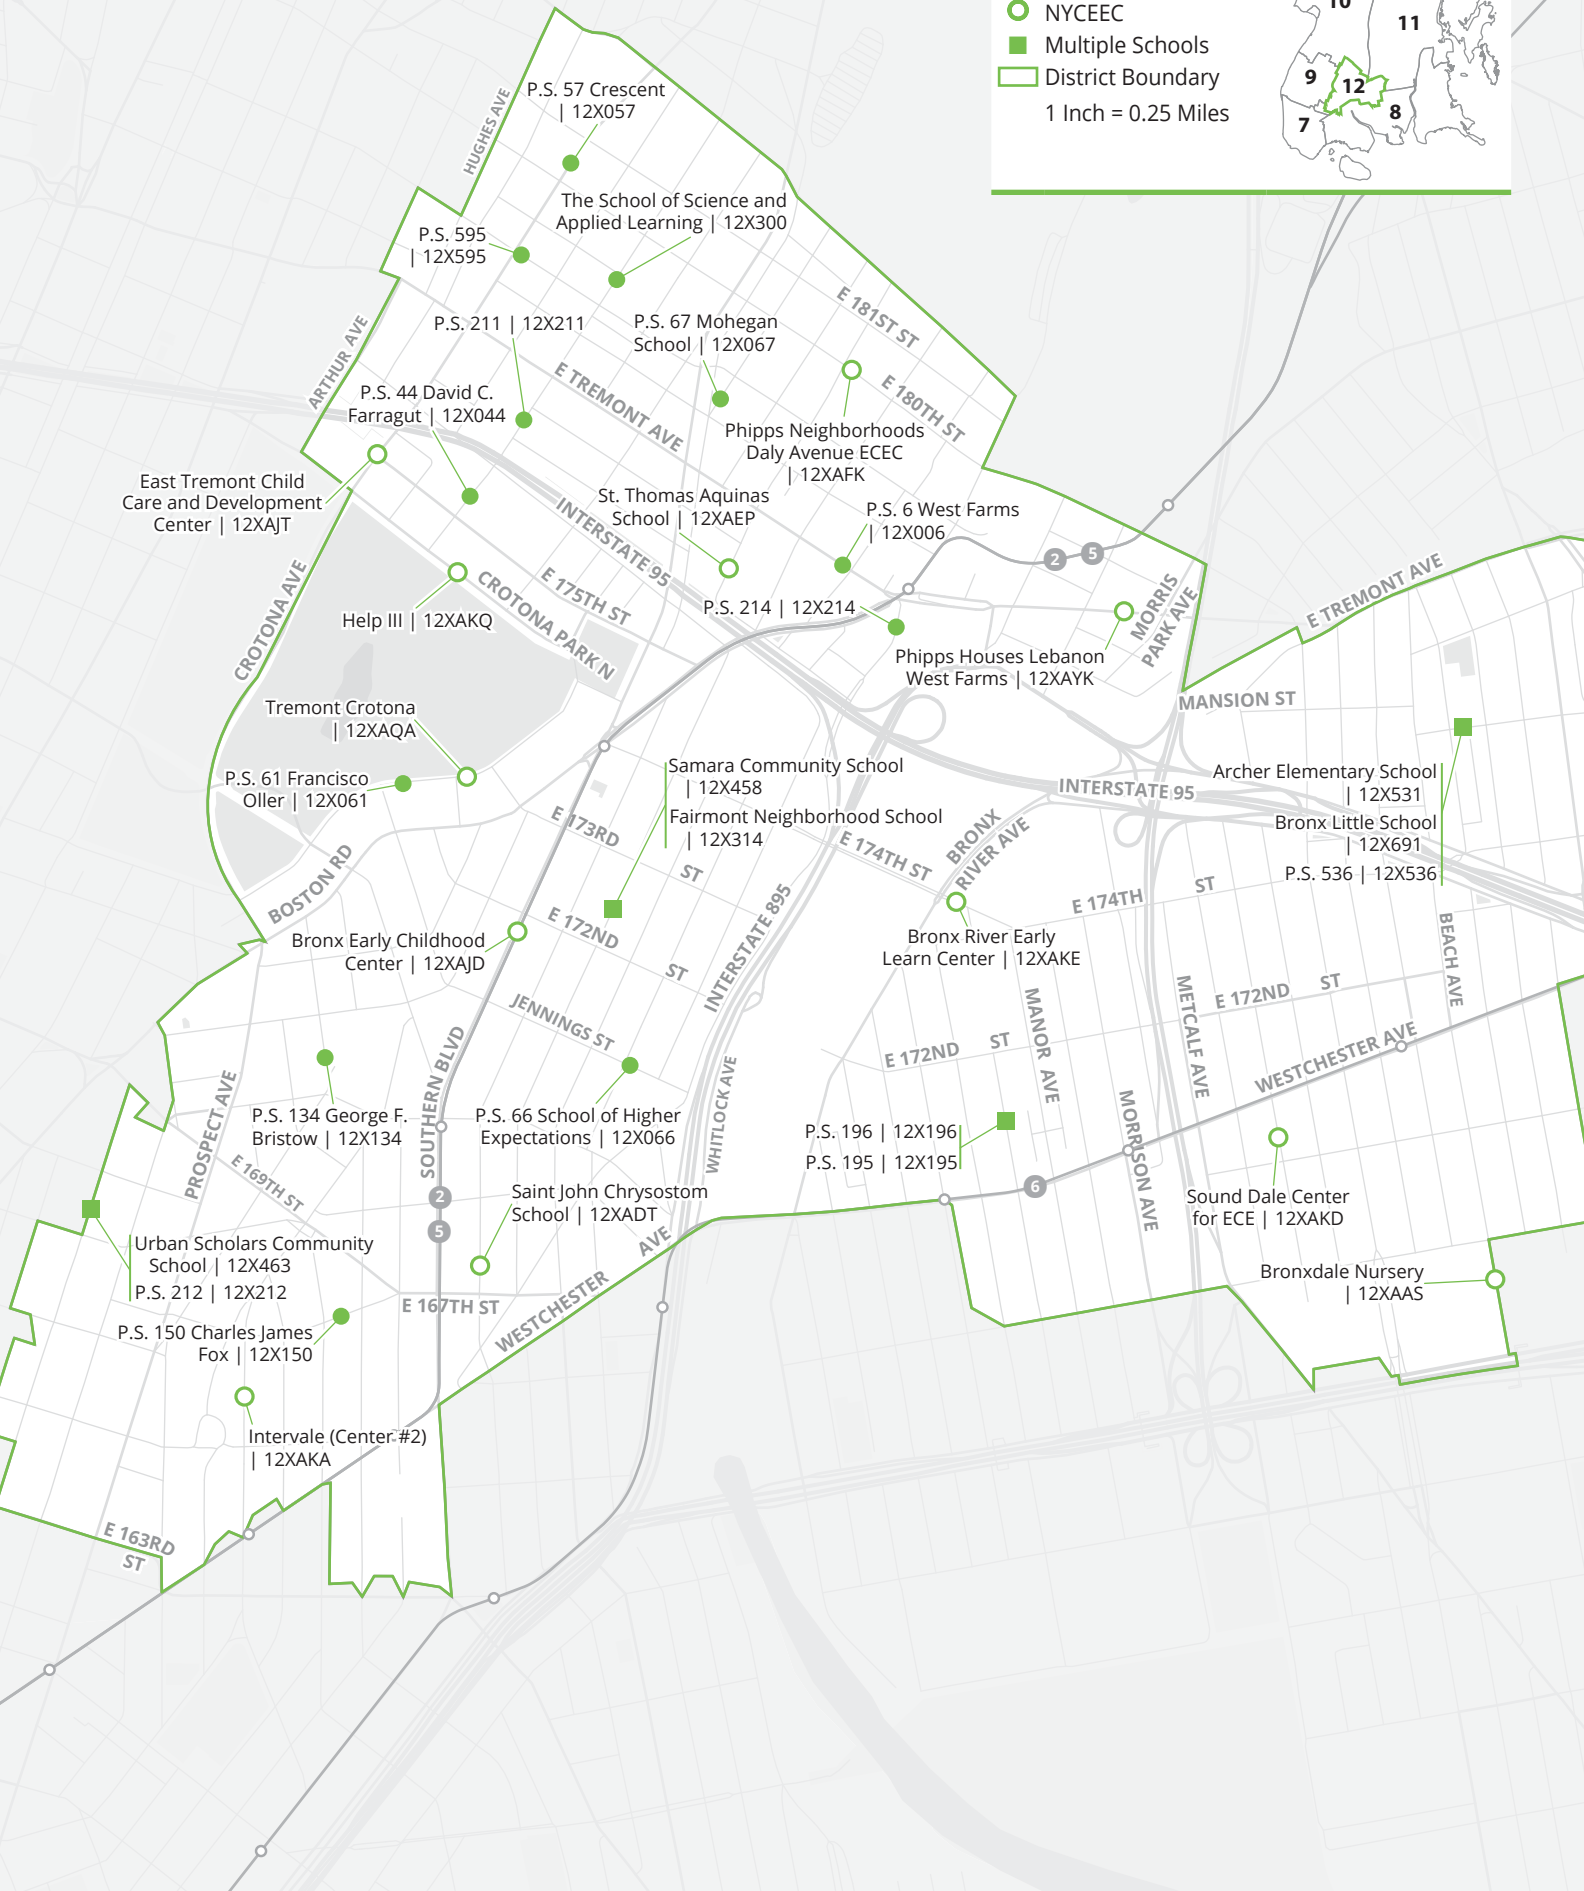

Bronx

District 12

1. District School
   - NYCEEC
   - Multiple Schools
   - District Boundary
2. 1 Inch = 0.25 Miles