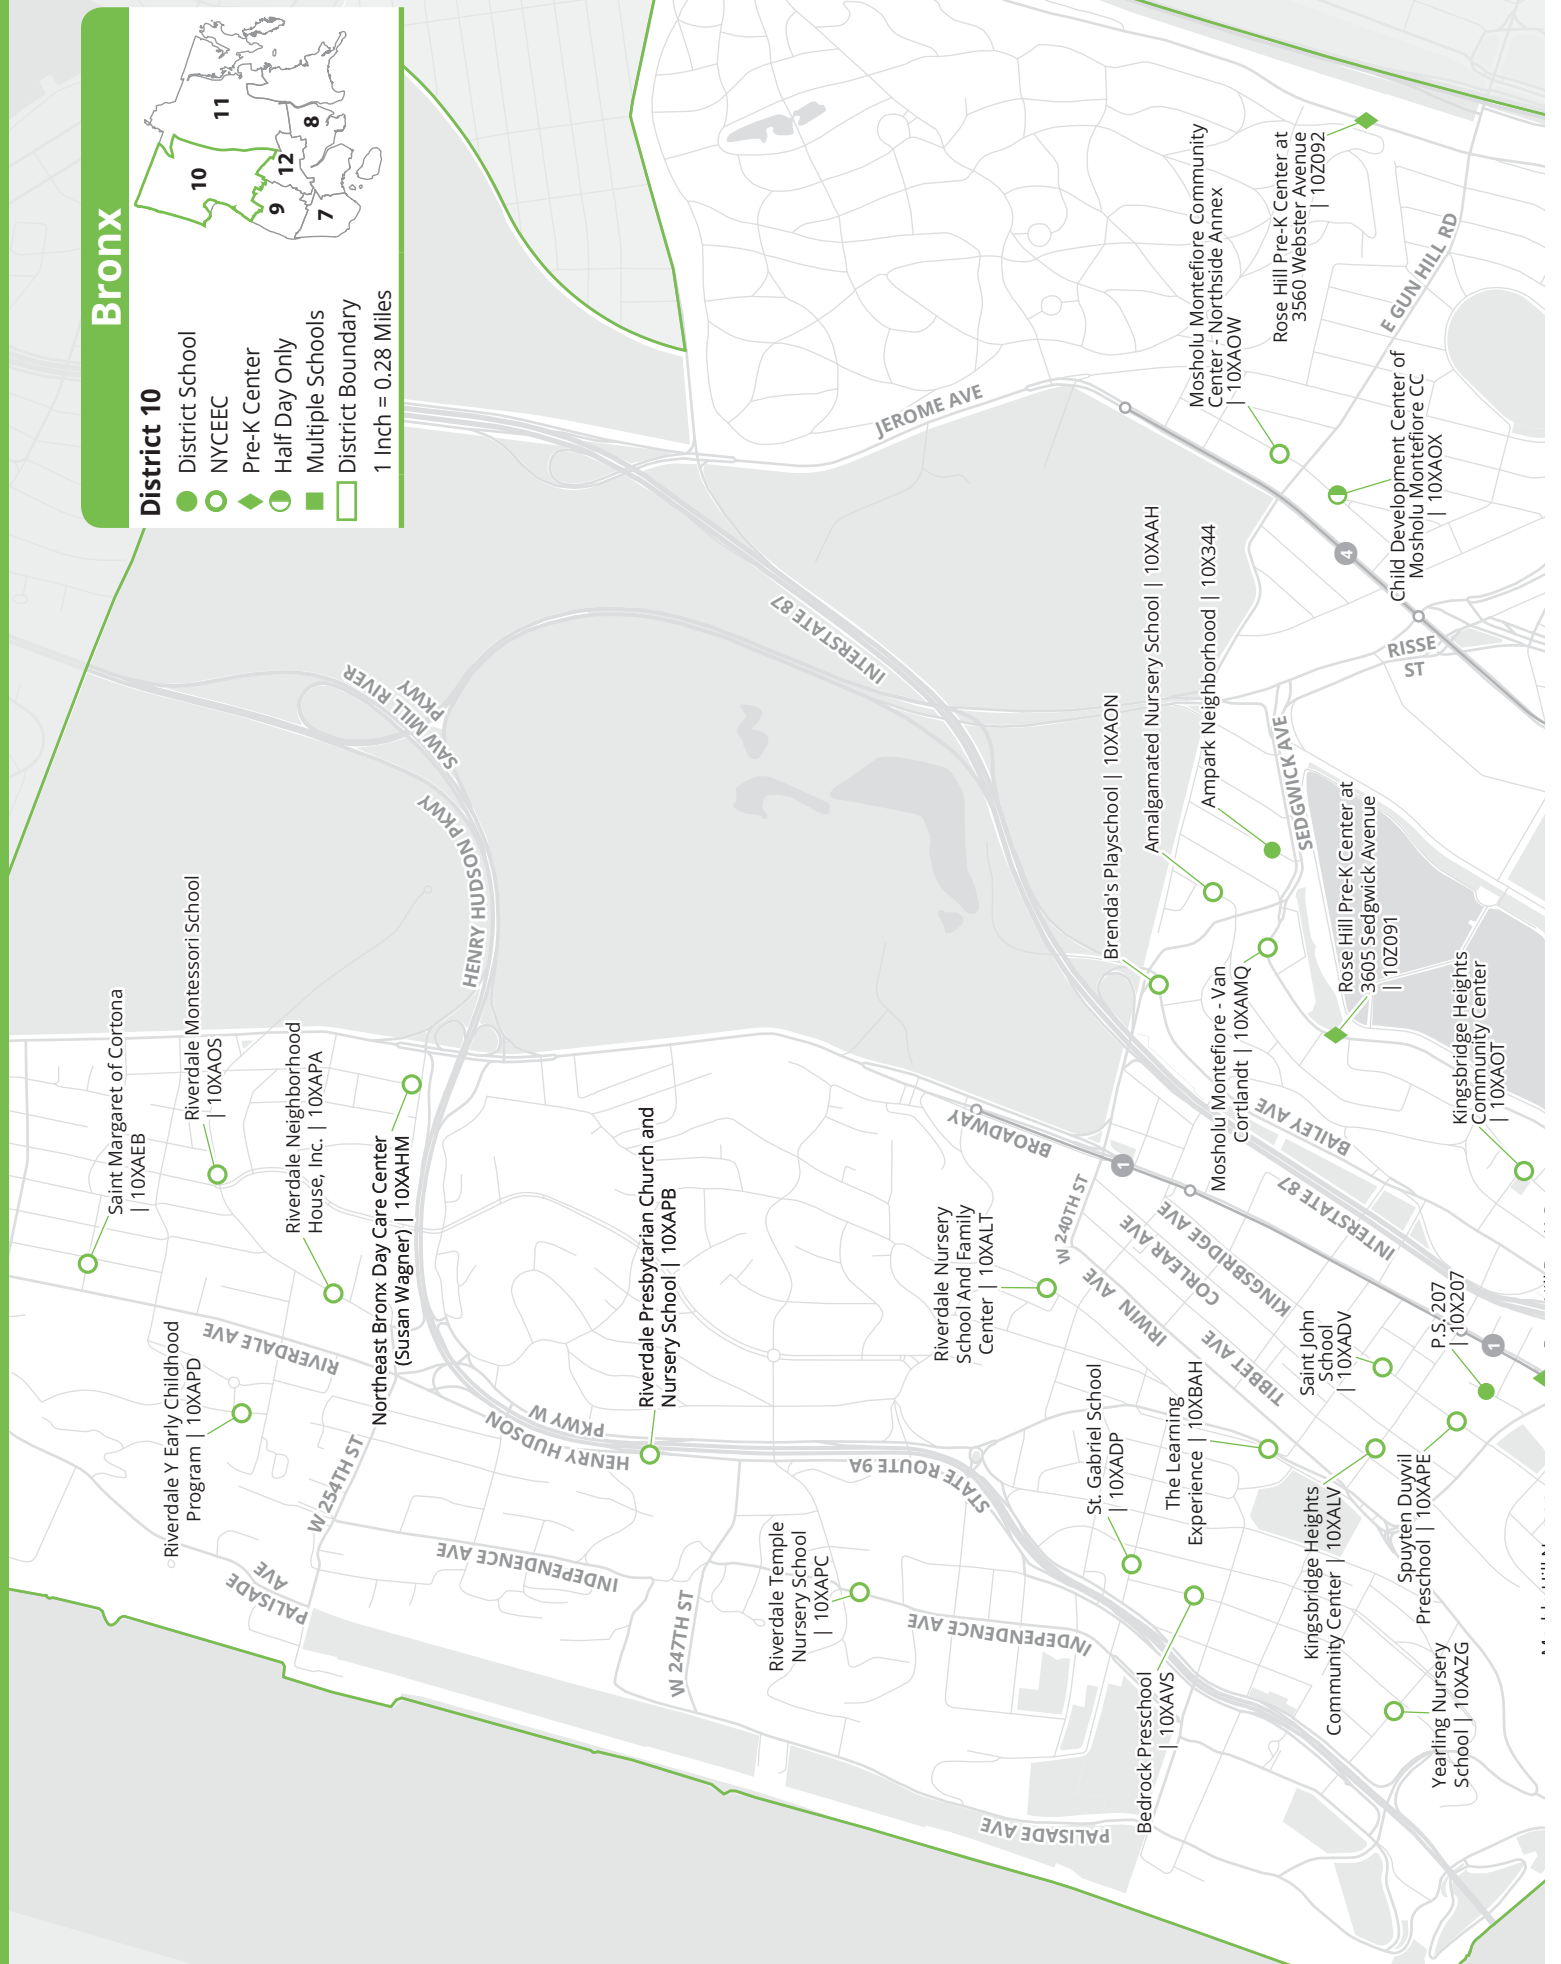

Bronx

District 10

1. District School
   - NYCEEC
   - Pre-K Center
   - ◐ Half Day Only
   - ◑ Multiple Schools
   - District Boundary
2. 1 Inch = 0.28 Miles