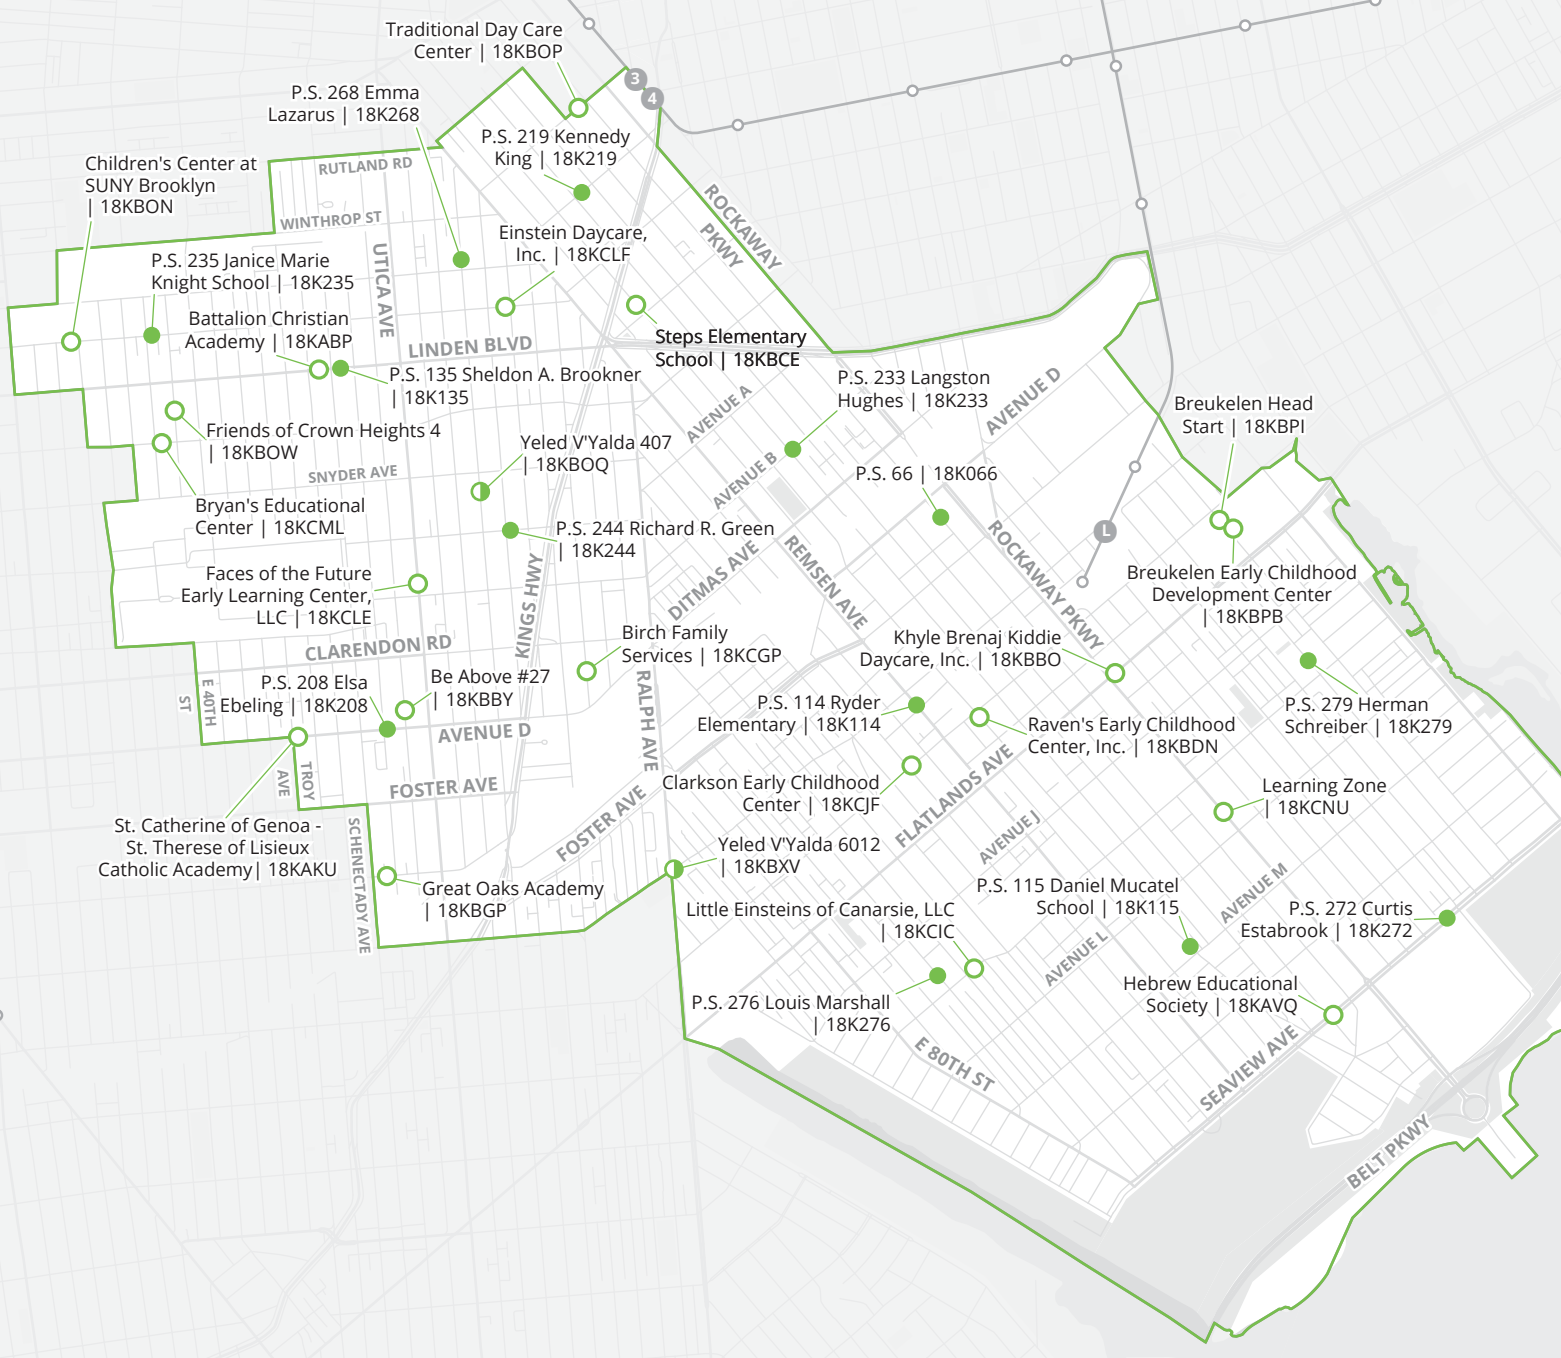

Brooklyn

District 18

1. District School
   - NYCEEC
   - Half Day Only
   - ▭ District Boundary
2. 1 Inch = 0.43 Miles