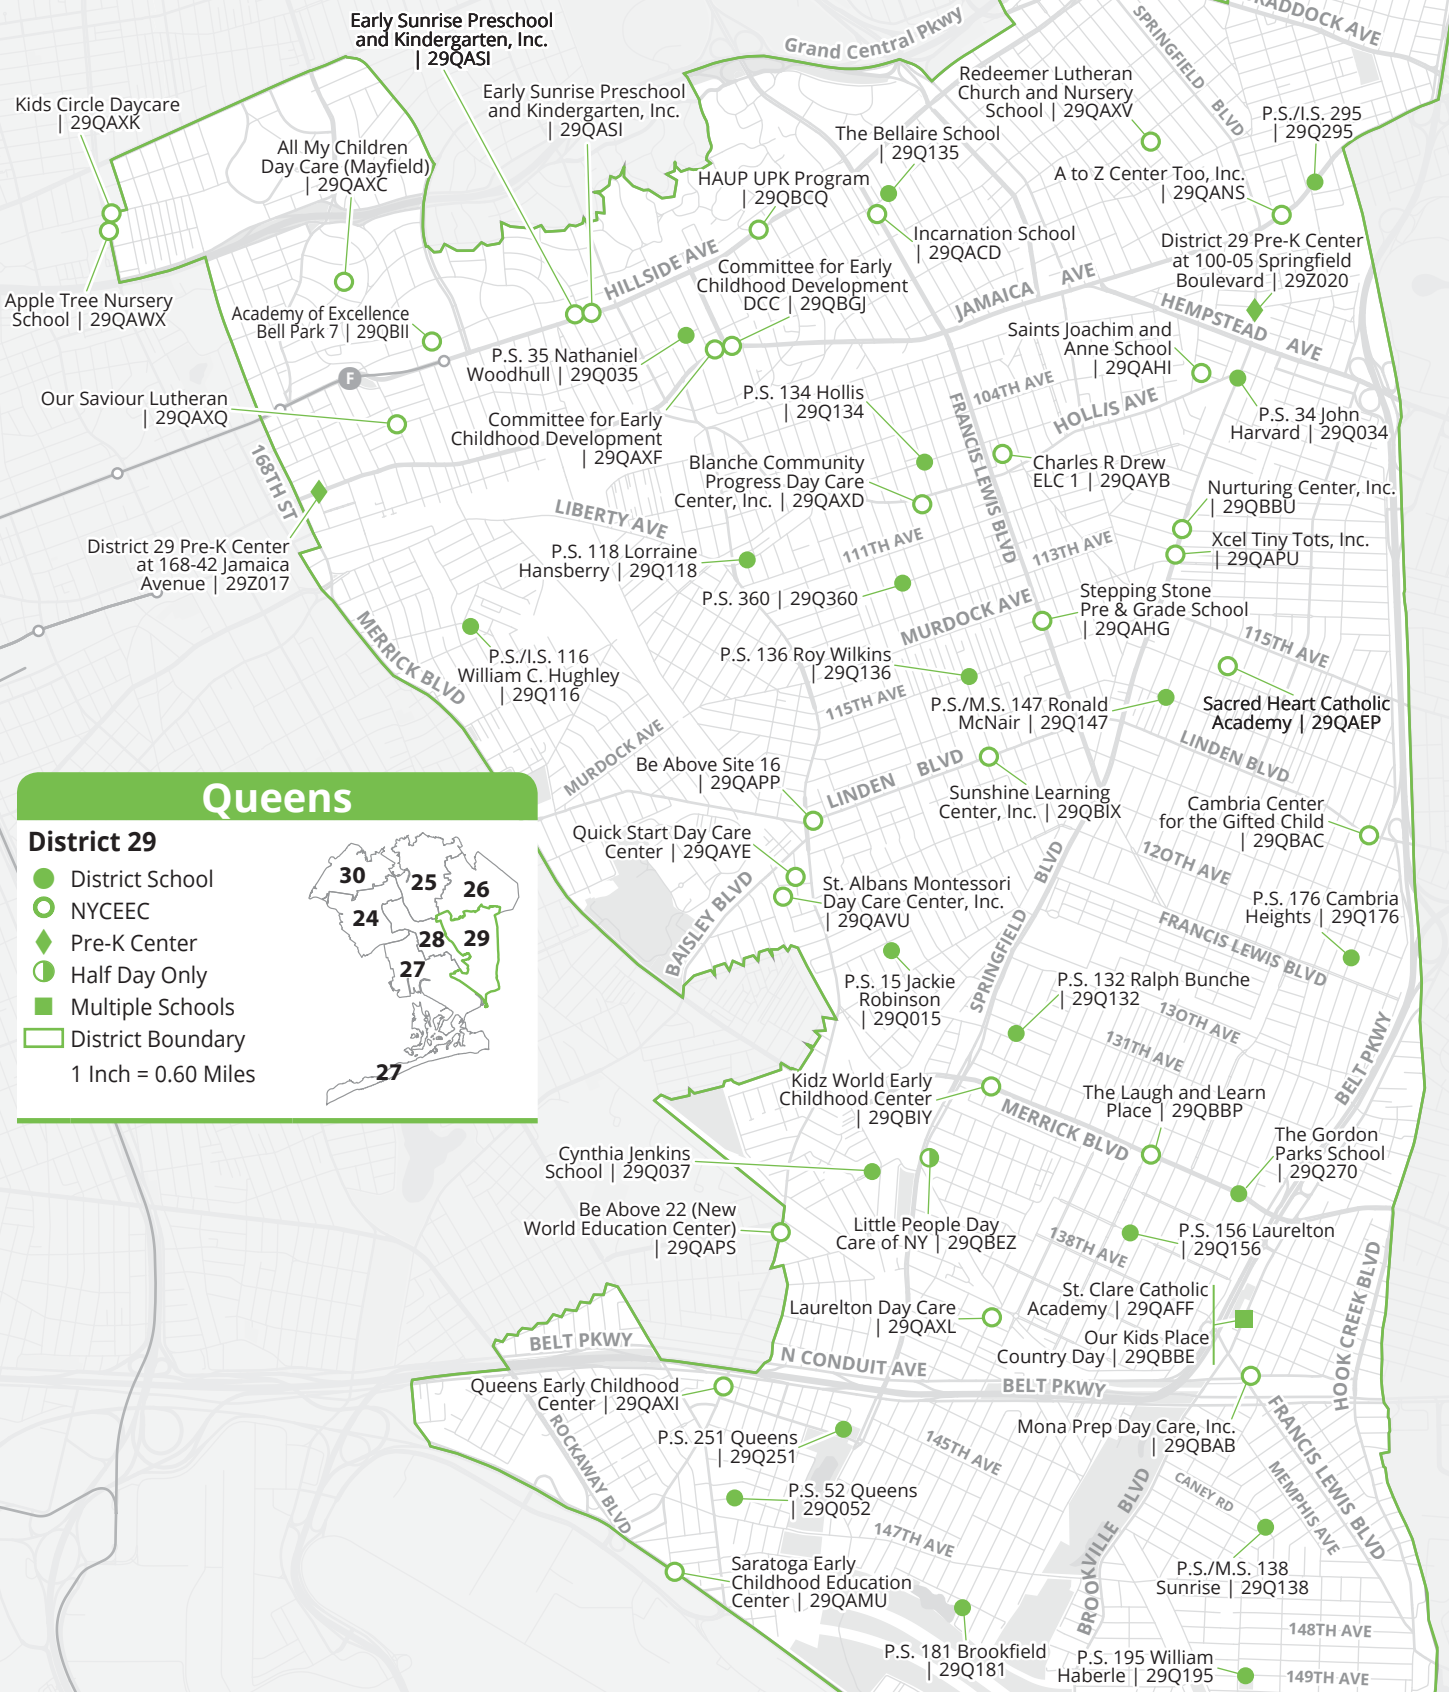

Queens

District 29

1. District School
   - NYCEEC
   - Pre-K Center
   - ◐ Half Day Only
   - Multiple Schools
   - District Boundary
2. 1 Inch = 0.60 Miles