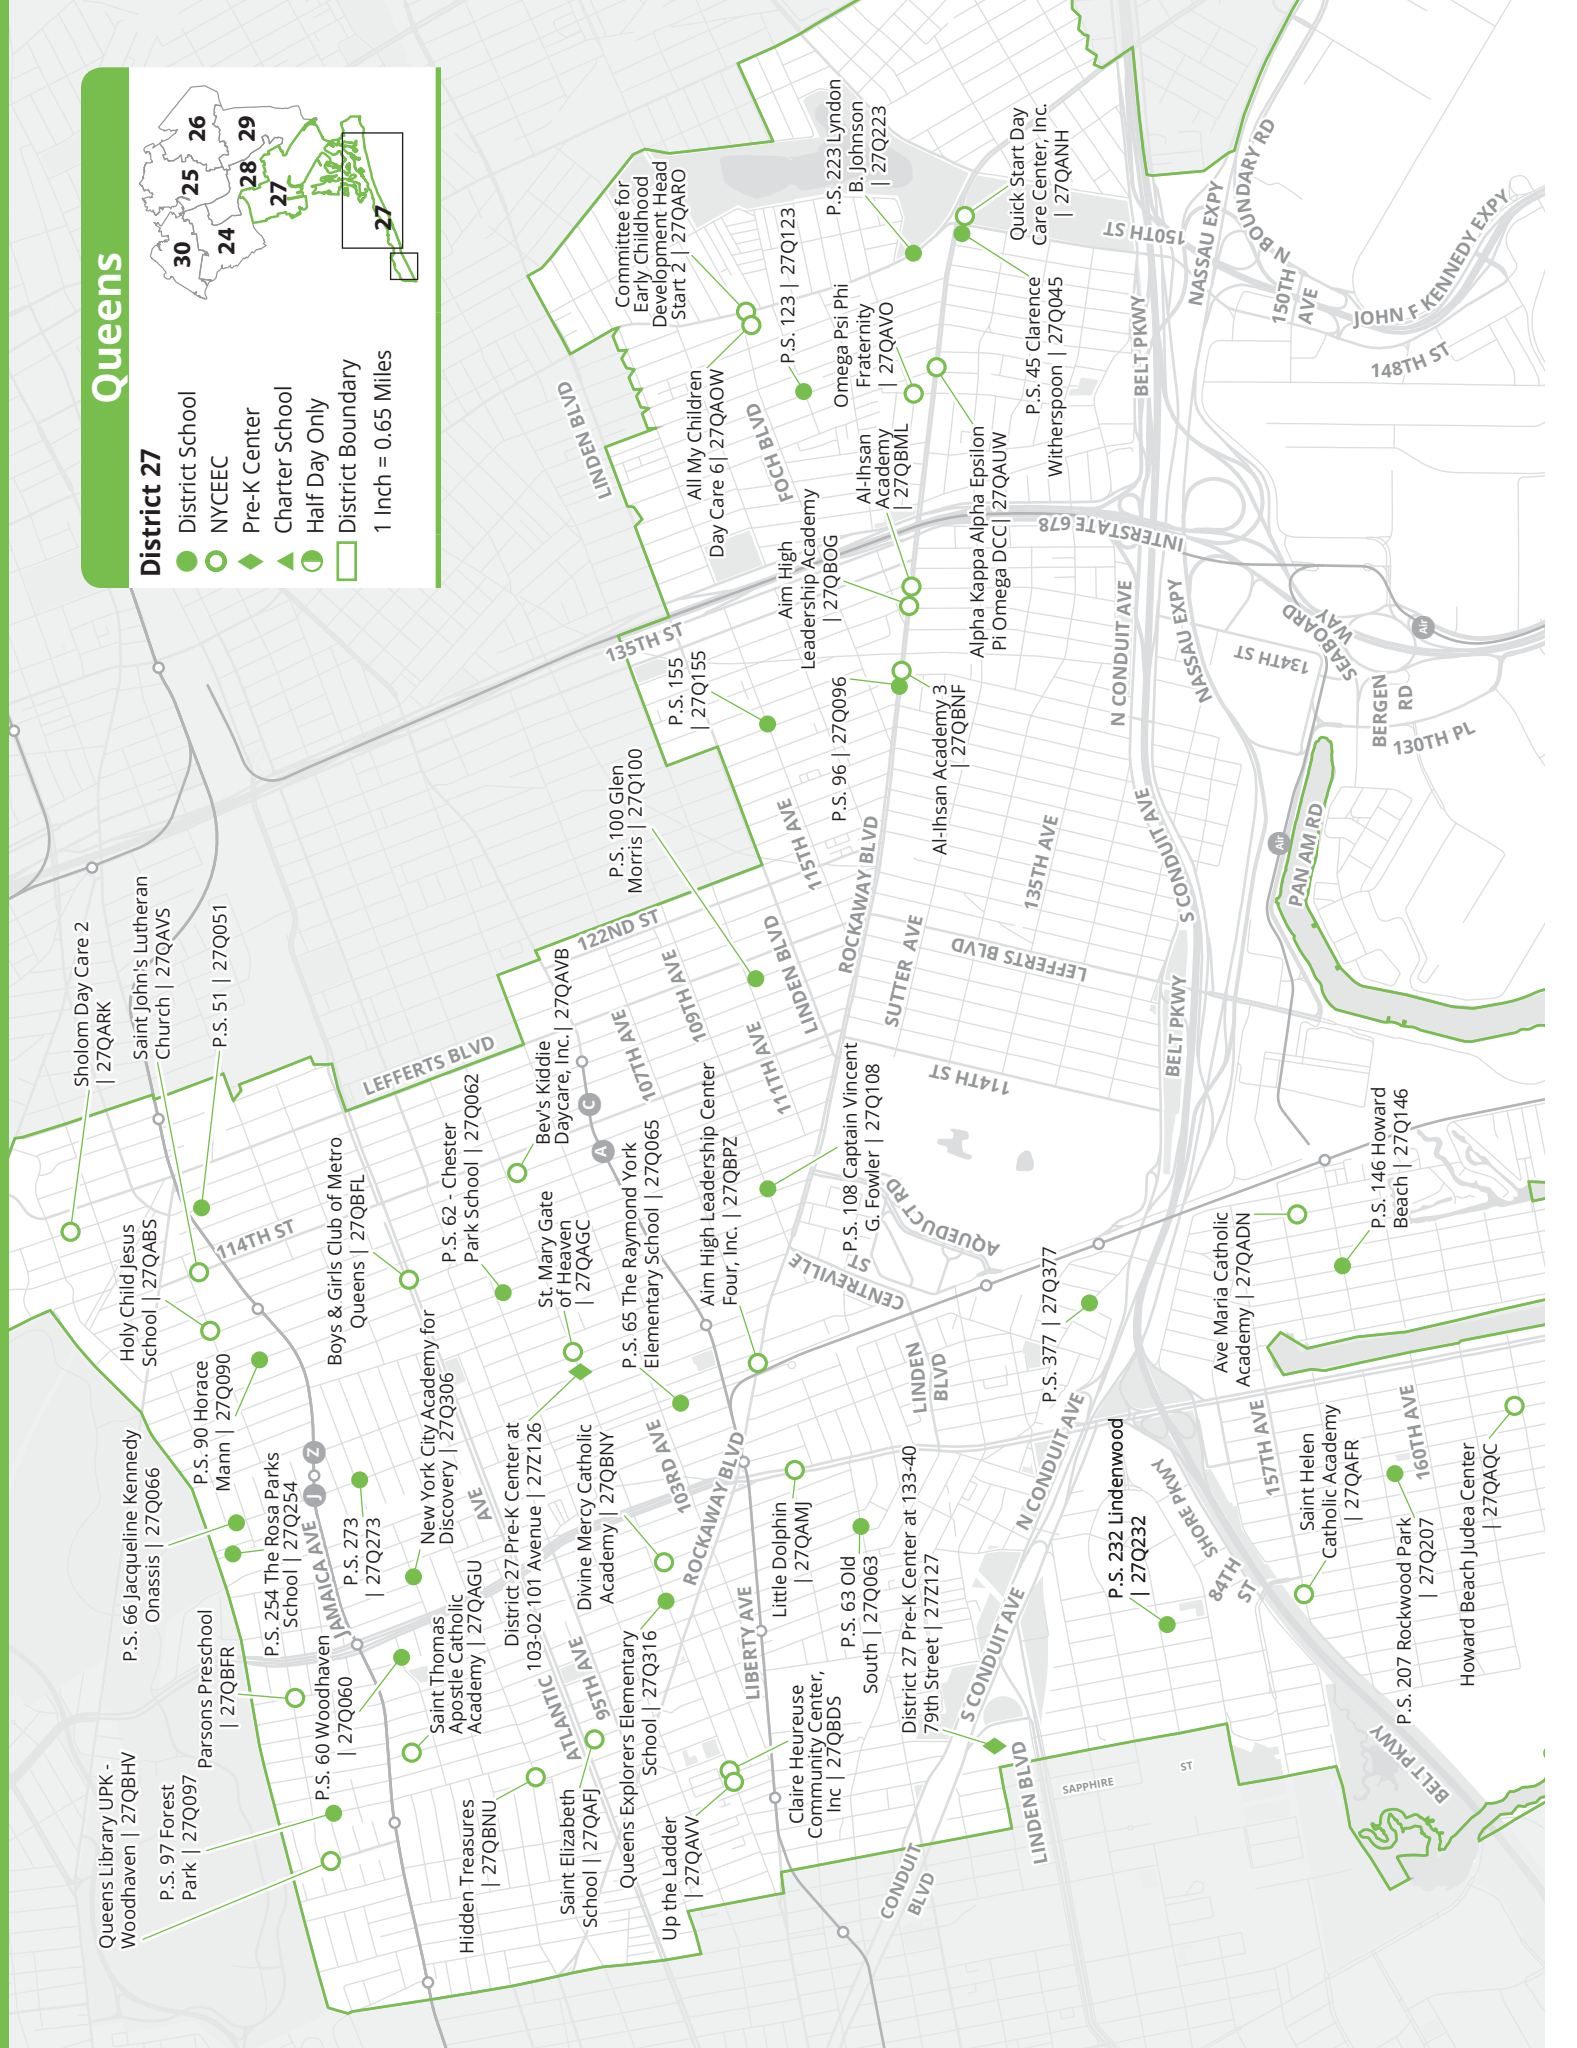

Queens

District 27

1. District School
   - NYCEEC
   - Pre-K Center
   - ▲ Charter School
   - ◐ Half Day Only
   - District Boundary
2. 1 Inch = 0.65 Miles

Sholom Day Care 2
| 27QARK

Saint John's Lutheran
Church | 27QAVS

P.S. 51 | 27Q051

Holy Child Jesus
School | 27QABS

P.S. 90 Horace
Mann | 27Q090

P.S. 254 The Rosa Parks
School | 27Q254

P.S. 60 Woodhaven
| 27Q060

Saint Thomas
Apostle Catholic
Academy | 27QAGU

Hidden Treasures
| 27QBNU

Saint Elizabeth
School | 27QAFJ

Queens Explorers Elementary
School | 27Q316

Up the Ladder
| 27QAW

Claire Heureuse
Community Center,
Inc | 27QBDS

Little Dolphin
| 27QAMJ

P.S. 63 Old
South | 27Q063

District 27 Pre-K Center at 133-40
79th Street | 27Z127

P.S. 232 Lindenwood
| 27Q232

Saint Helen
Catholic Academy
| 27QAFR

P.S. 207 Rockwood Park
| 27Q207

Howard Beach Judea Center
| 27QAQC

Boys & Girls Club of Metro
Queens | 27QBFL

P.S. 62 - Chester
Park School | 27Q062

St. Mary Gate
of Heaven
| 27QAGC

P.S. 65 The Raymond York
Elementary School | 27Q065

Aim High Leadership Center
Four, Inc. | 27QBZ

Bev's Kiddie
Daycare, Inc. | 27QAVB

P.S. 100 Glen
Morris | 27Q100

P.S. 155
| 27Q155

Aim High
Leadership Academy
| 27QB0G

P.S. 96 | 27Q096

Al-Ihsan Academy 3
| 27QBNF

Alpha Kappa Alpha Epsilon
Pi Omega DCC | 27QAUW

Witherspoon | 27Q045

P.S. 45 Clarence
Care Center, Inc.
| 27QANH

Quick Start Day
Care Center, Inc.
| 27QANH

Omega Psi Phi
Fraternity
| 27QAVO

Al-Ihsan
Academy
| 27QBML

Committee for
Early Childhood
Development Head
Start 2 | 27QARO

P.S. 223 Lyndon
B. Johnson
| 27Q223