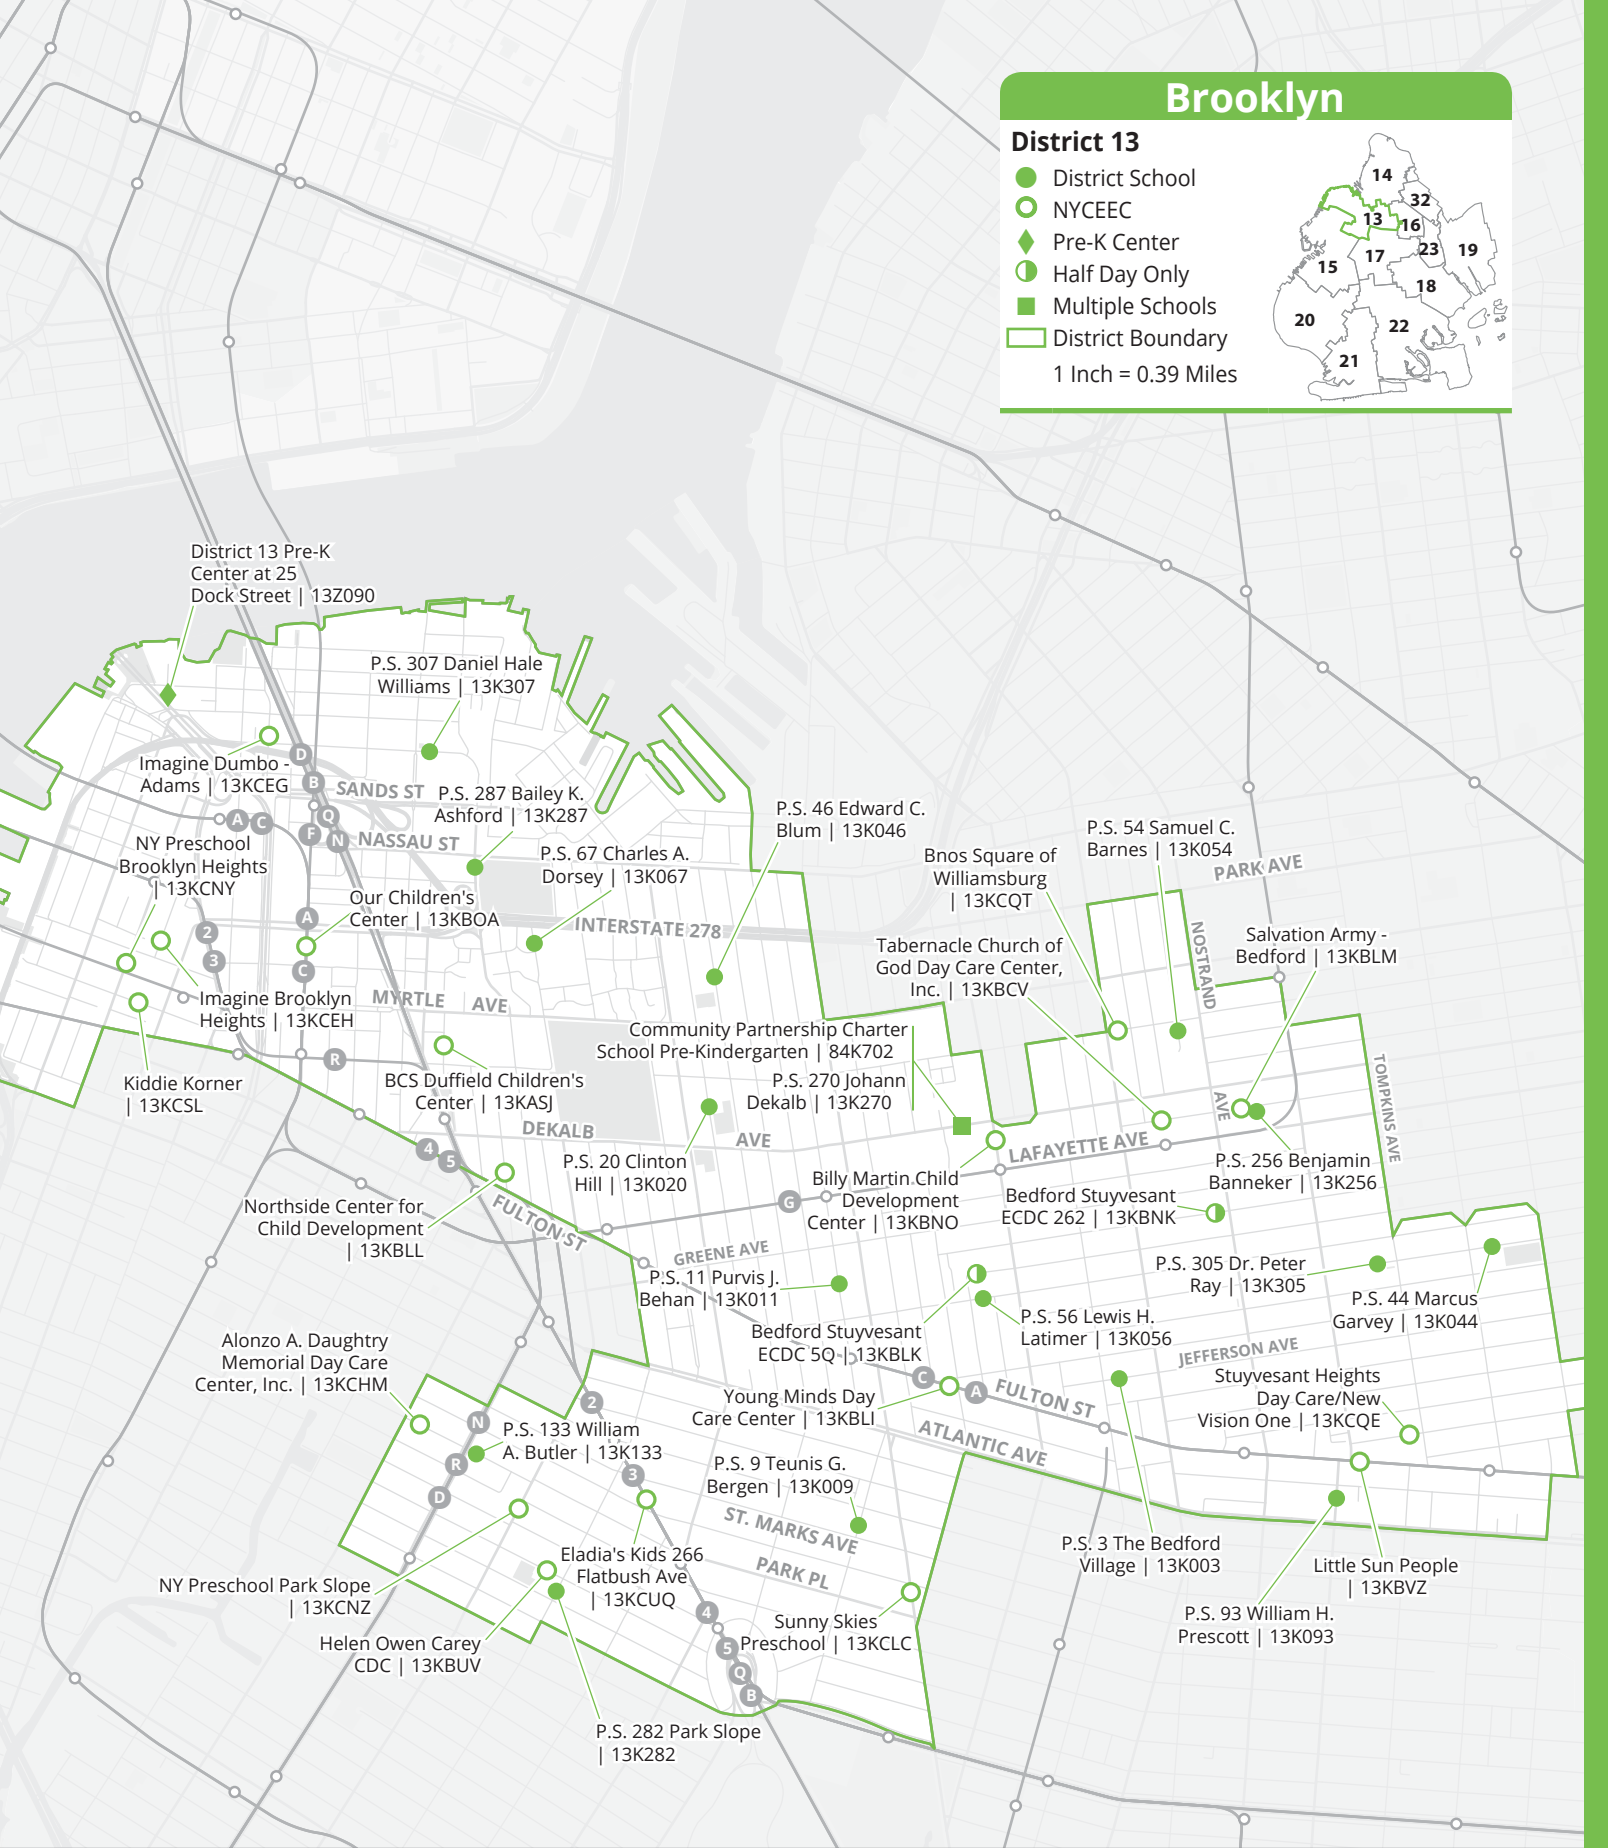

Brooklyn

District 13

1. District School
   - NYCEC
   - Pre-K Center
   - Ⓛ Half Day Only
   - Multiple Schools
   - ▭ District Boundary
2. 1 Inch = 0.39 Miles

Key Ⓛ = Partially accessible
Ⓛ = Fully accessible

SP = Spanish Dual Language
SP = Spanish Language Support

☎ = Contact program
AM = Early drop-off
PM = Late pick-up

¹ Last year's offers
² Contact to learn about accessibility
³ Learn more in **Section 7.3** about EarlyLearn eligibility requirements