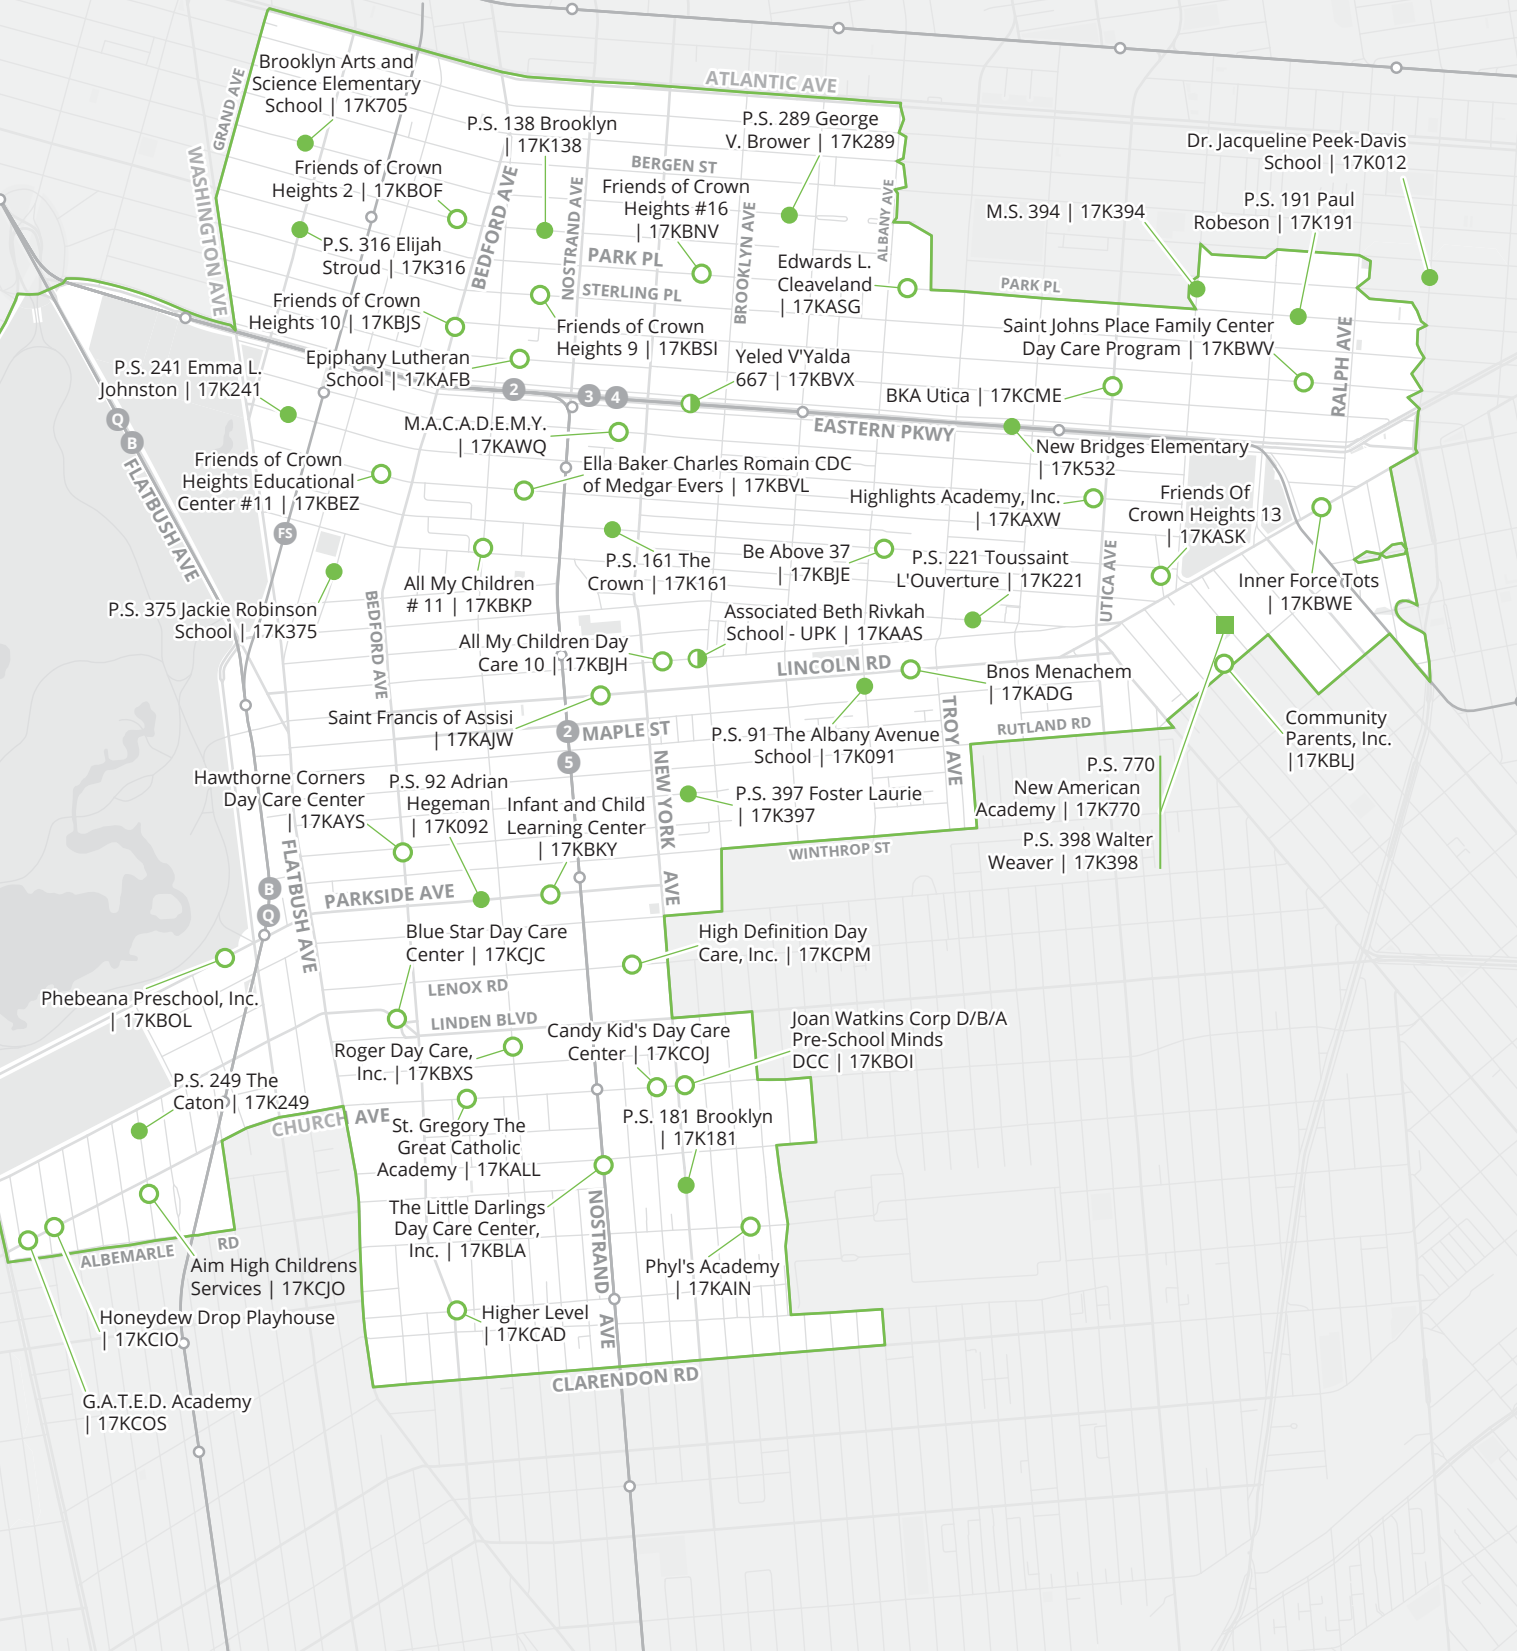

¹ Last year's offers
² Contact to learn about accessibility
³ Learn more in **Section 7.3** about EarlyLearn eligibility requirements

Brooklyn

District 17

- District School
 - NYCEEC
 - ◆ Pre-K Center
 - ▲ Charter School
 - ◐ Half Day Only
 - District Boundary
- 1 Inch = 0.36 Miles