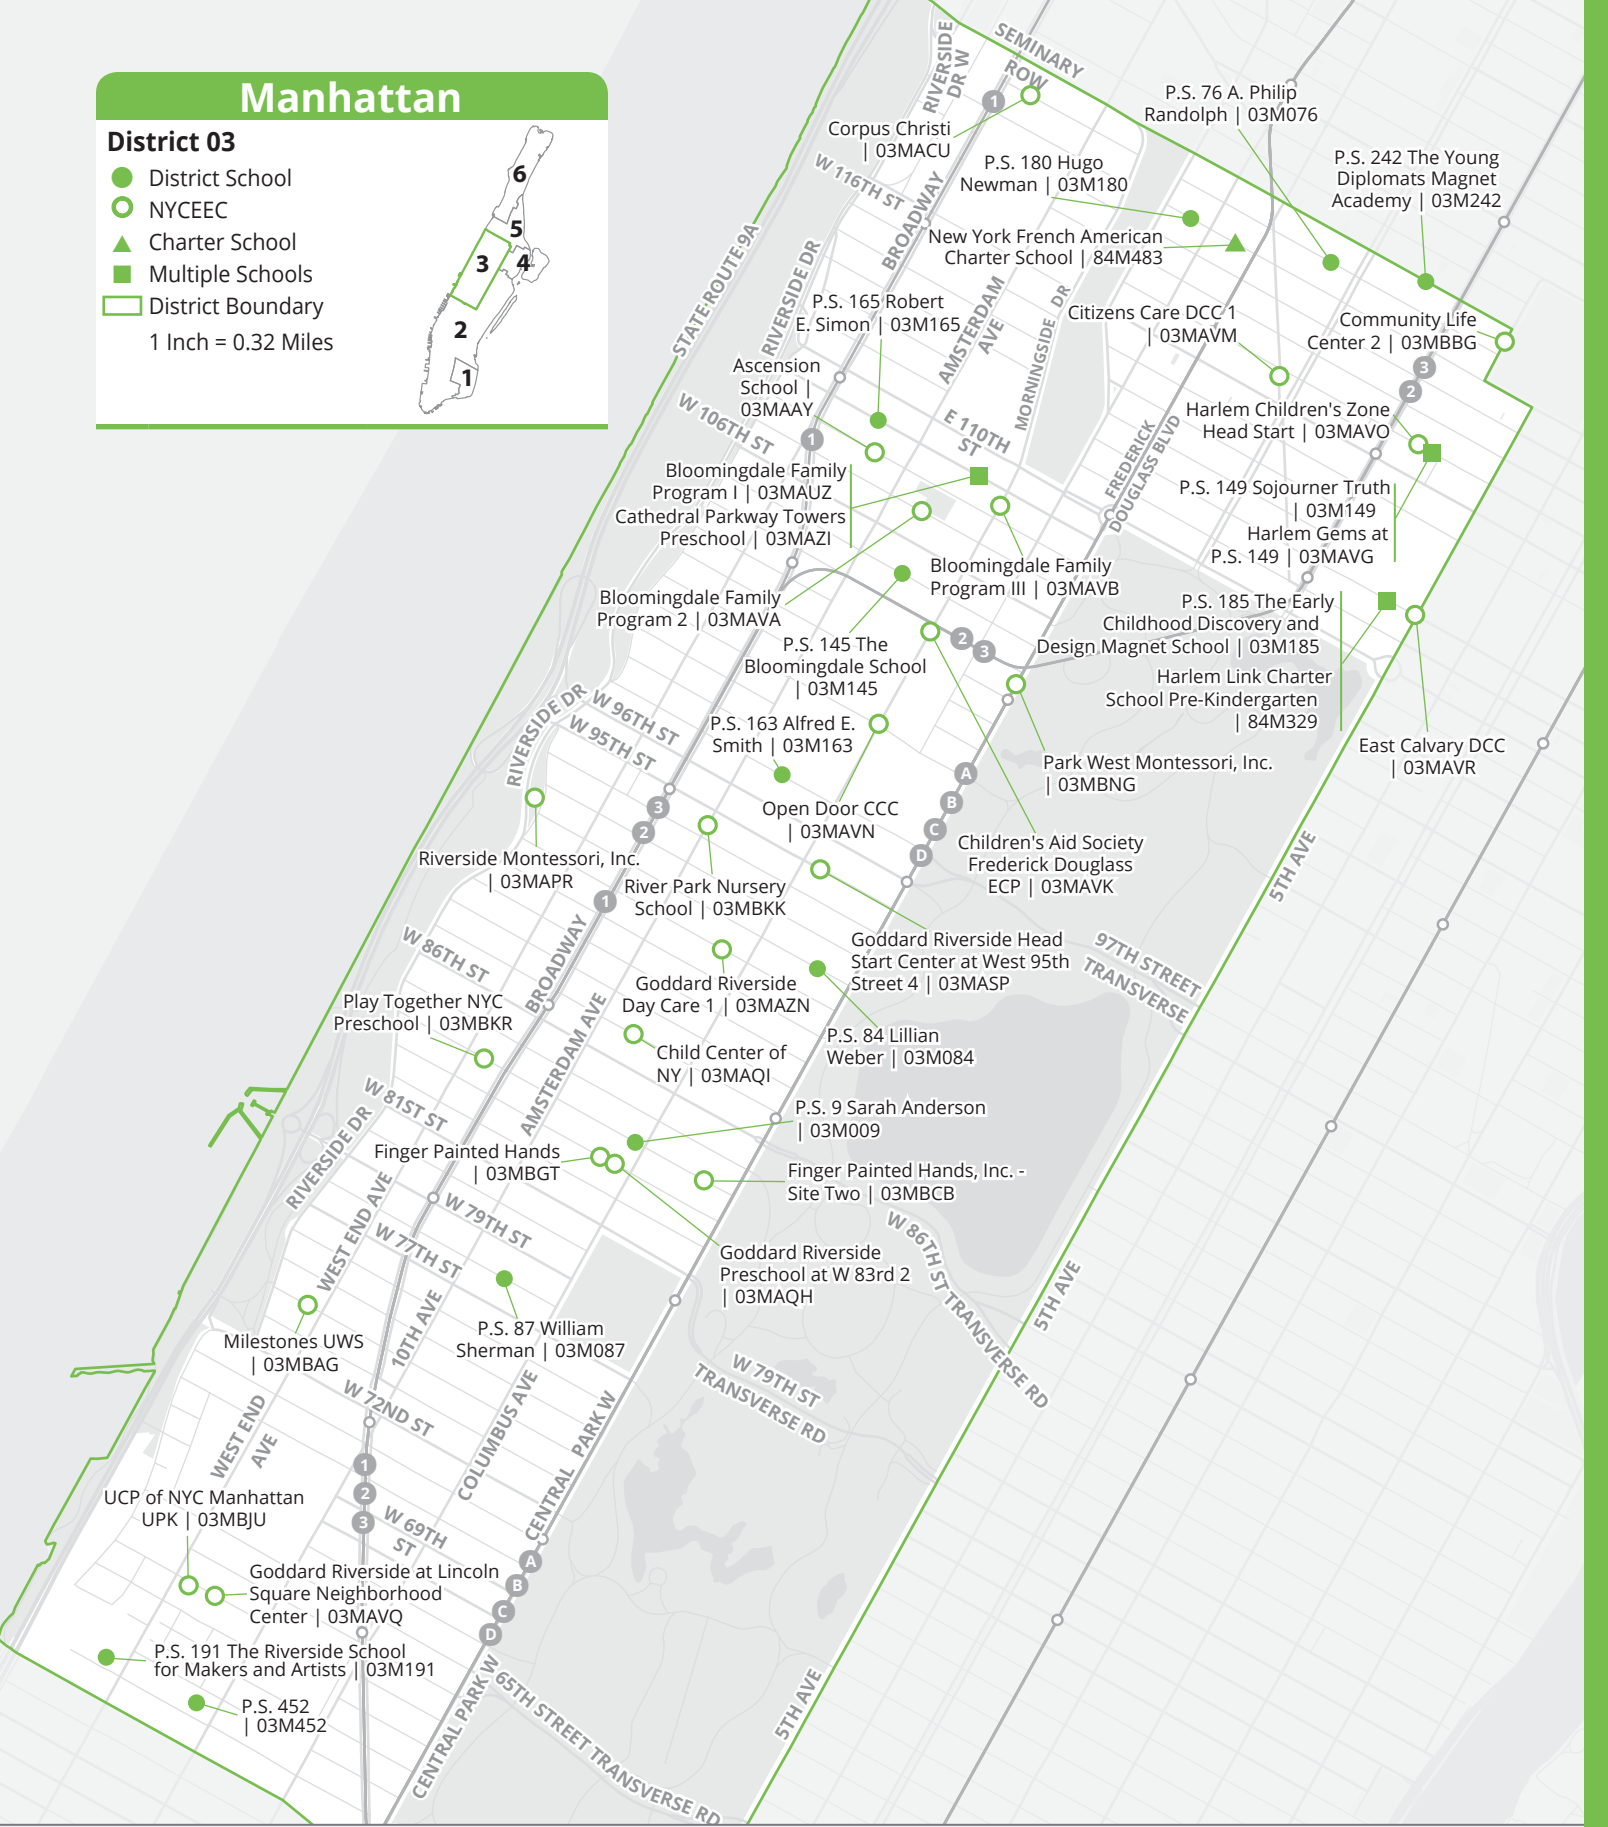

Manhattan

District 03

1. District School
   - NYCEEC
   - ▲ Charter School
   - Multiple Schools
   - District Boundary
2. 1 Inch = 0.32 Miles

Key Ⓒ = Partially accessible
♿ = Fully accessible

IT = Italian Dual Language
PO = Polish Language Support
RU = Russian Dual Language
SP = Spanish Dual Language
SP = Spanish Language Support

☎ = Contact program
AM = Early drop-off
PM = Late pick-up

¹ Last year's offers
² Contact to learn about accessibility
³ Learn more in **Section 7.3** about EarlyLearn eligibility requirements