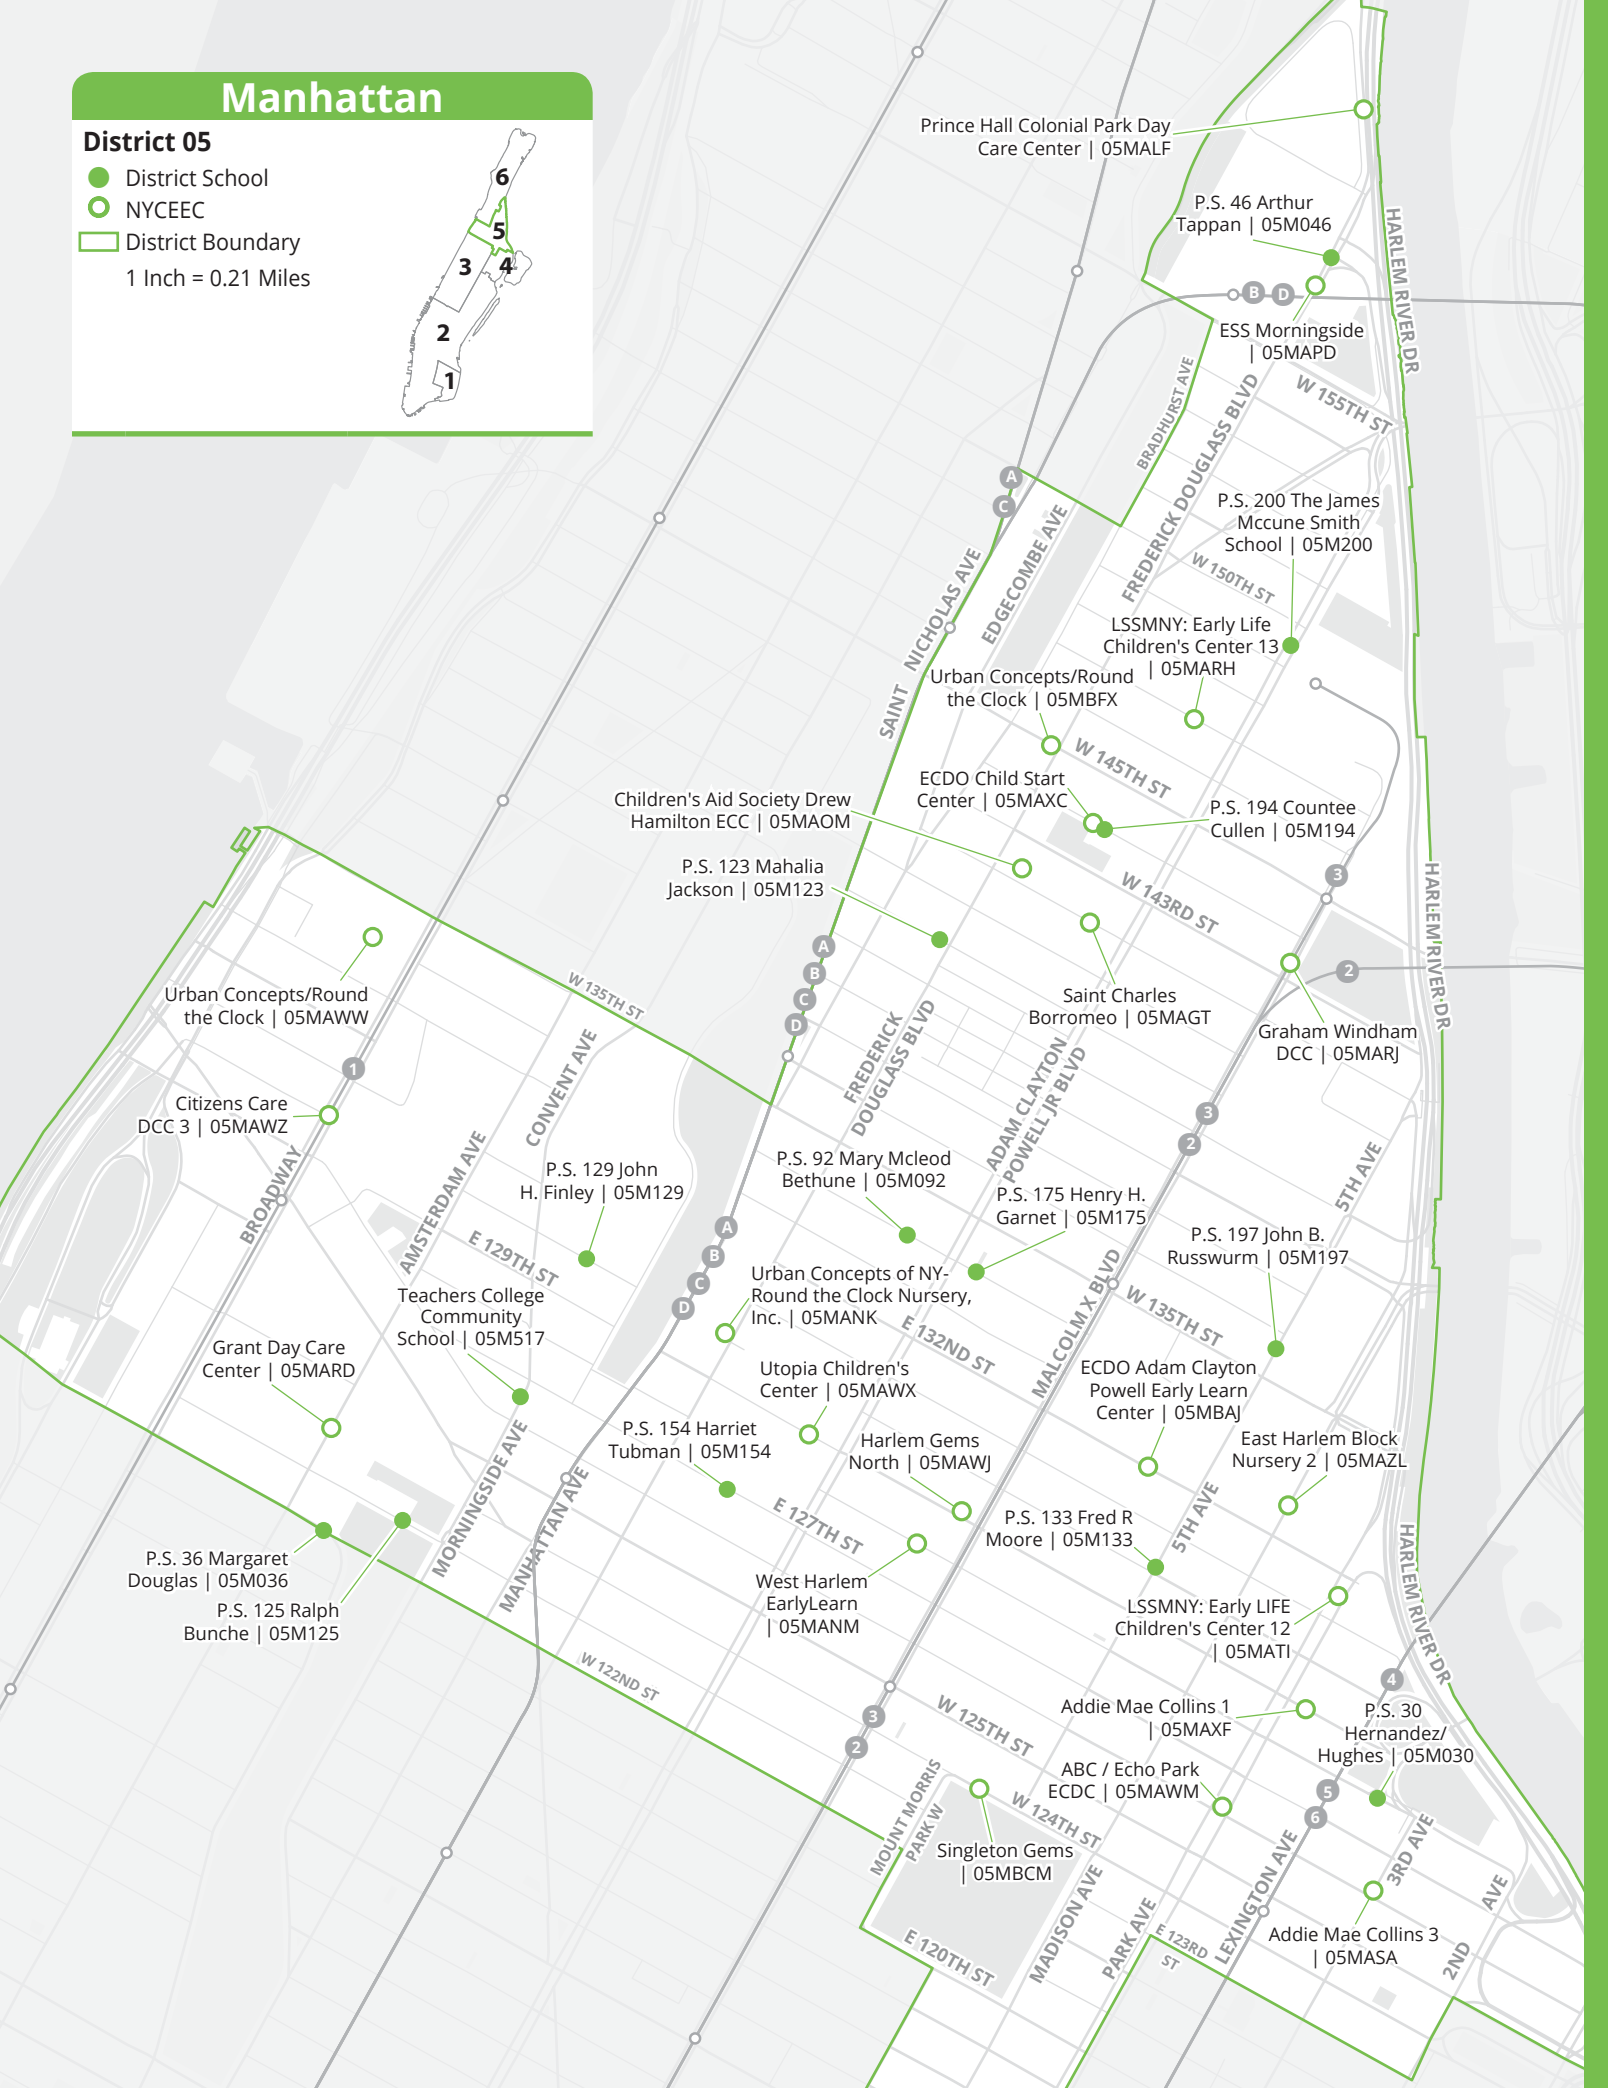

Manhattan

District 05

1. District School
   - NYCEEC
   - District Boundary
2. 1 Inch = 0.21 Miles

Prince Hall Colonial Park Day Care Center | 05MALF

P.S. 46 Arthur Tappan | 05M046

ESS Morningside | 05MAPD

P.S. 200 The James Mccune Smith School | 05M200

LSSMNY: Early Life Children's Center 13

Urban Concepts/Round the Clock | 05MBFX

ECDO Child Start Center | 05MAXC

P.S. 194 Countee Cullen | 05M194

Children's Aid Society Drew Hamilton ECC | 05MAOM

P.S. 123 Mahalia Jackson | 05M123

Saint Charles Borromeo | 05MAGT

Graham Windham DCC | 05MARJ

Urban Concepts/Round the Clock | 05MAWW

Citizens Care DCC 3 | 05MAWZ

P.S. 129 John H. Finley | 05M129

P.S. 92 Mary Mcleod Bethune | 05M092

P.S. 175 Henry H. Garnet | 05M175

P.S. 197 John B. Russwurm | 05M197

Teachers College Community School | 05M517

Urban Concepts of NY-Round the Clock Nursery, Inc. | 05MANK

ECDO Adam Clayton Powell Early Learn Center | 05MBAJ

East Harlem Block Nursery 2 | 05MAZL

Grant Day Care Center | 05MARD

P.S. 154 Harriet Tubman | 05M154

Harlem Gems North | 05MAWJ

P.S. 133 Fred R Moore | 05M133

P.S. 36 Margaret Douglas | 05M036

P.S. 125 Ralph Bunche | 05M125

West Harlem EarlyLearn | 05MANM

LSSMNY: Early LIFE Children's Center 12 | 05MATI

Addie Mae Collins 1 | 05MAXF

P.S. 30 Hernandez/ Hughes | 05M030

ABC / Echo Park ECDC | 05MAWM

Singleton Gems | 05MBCM

Addie Mae Collins 3 | 05MASA