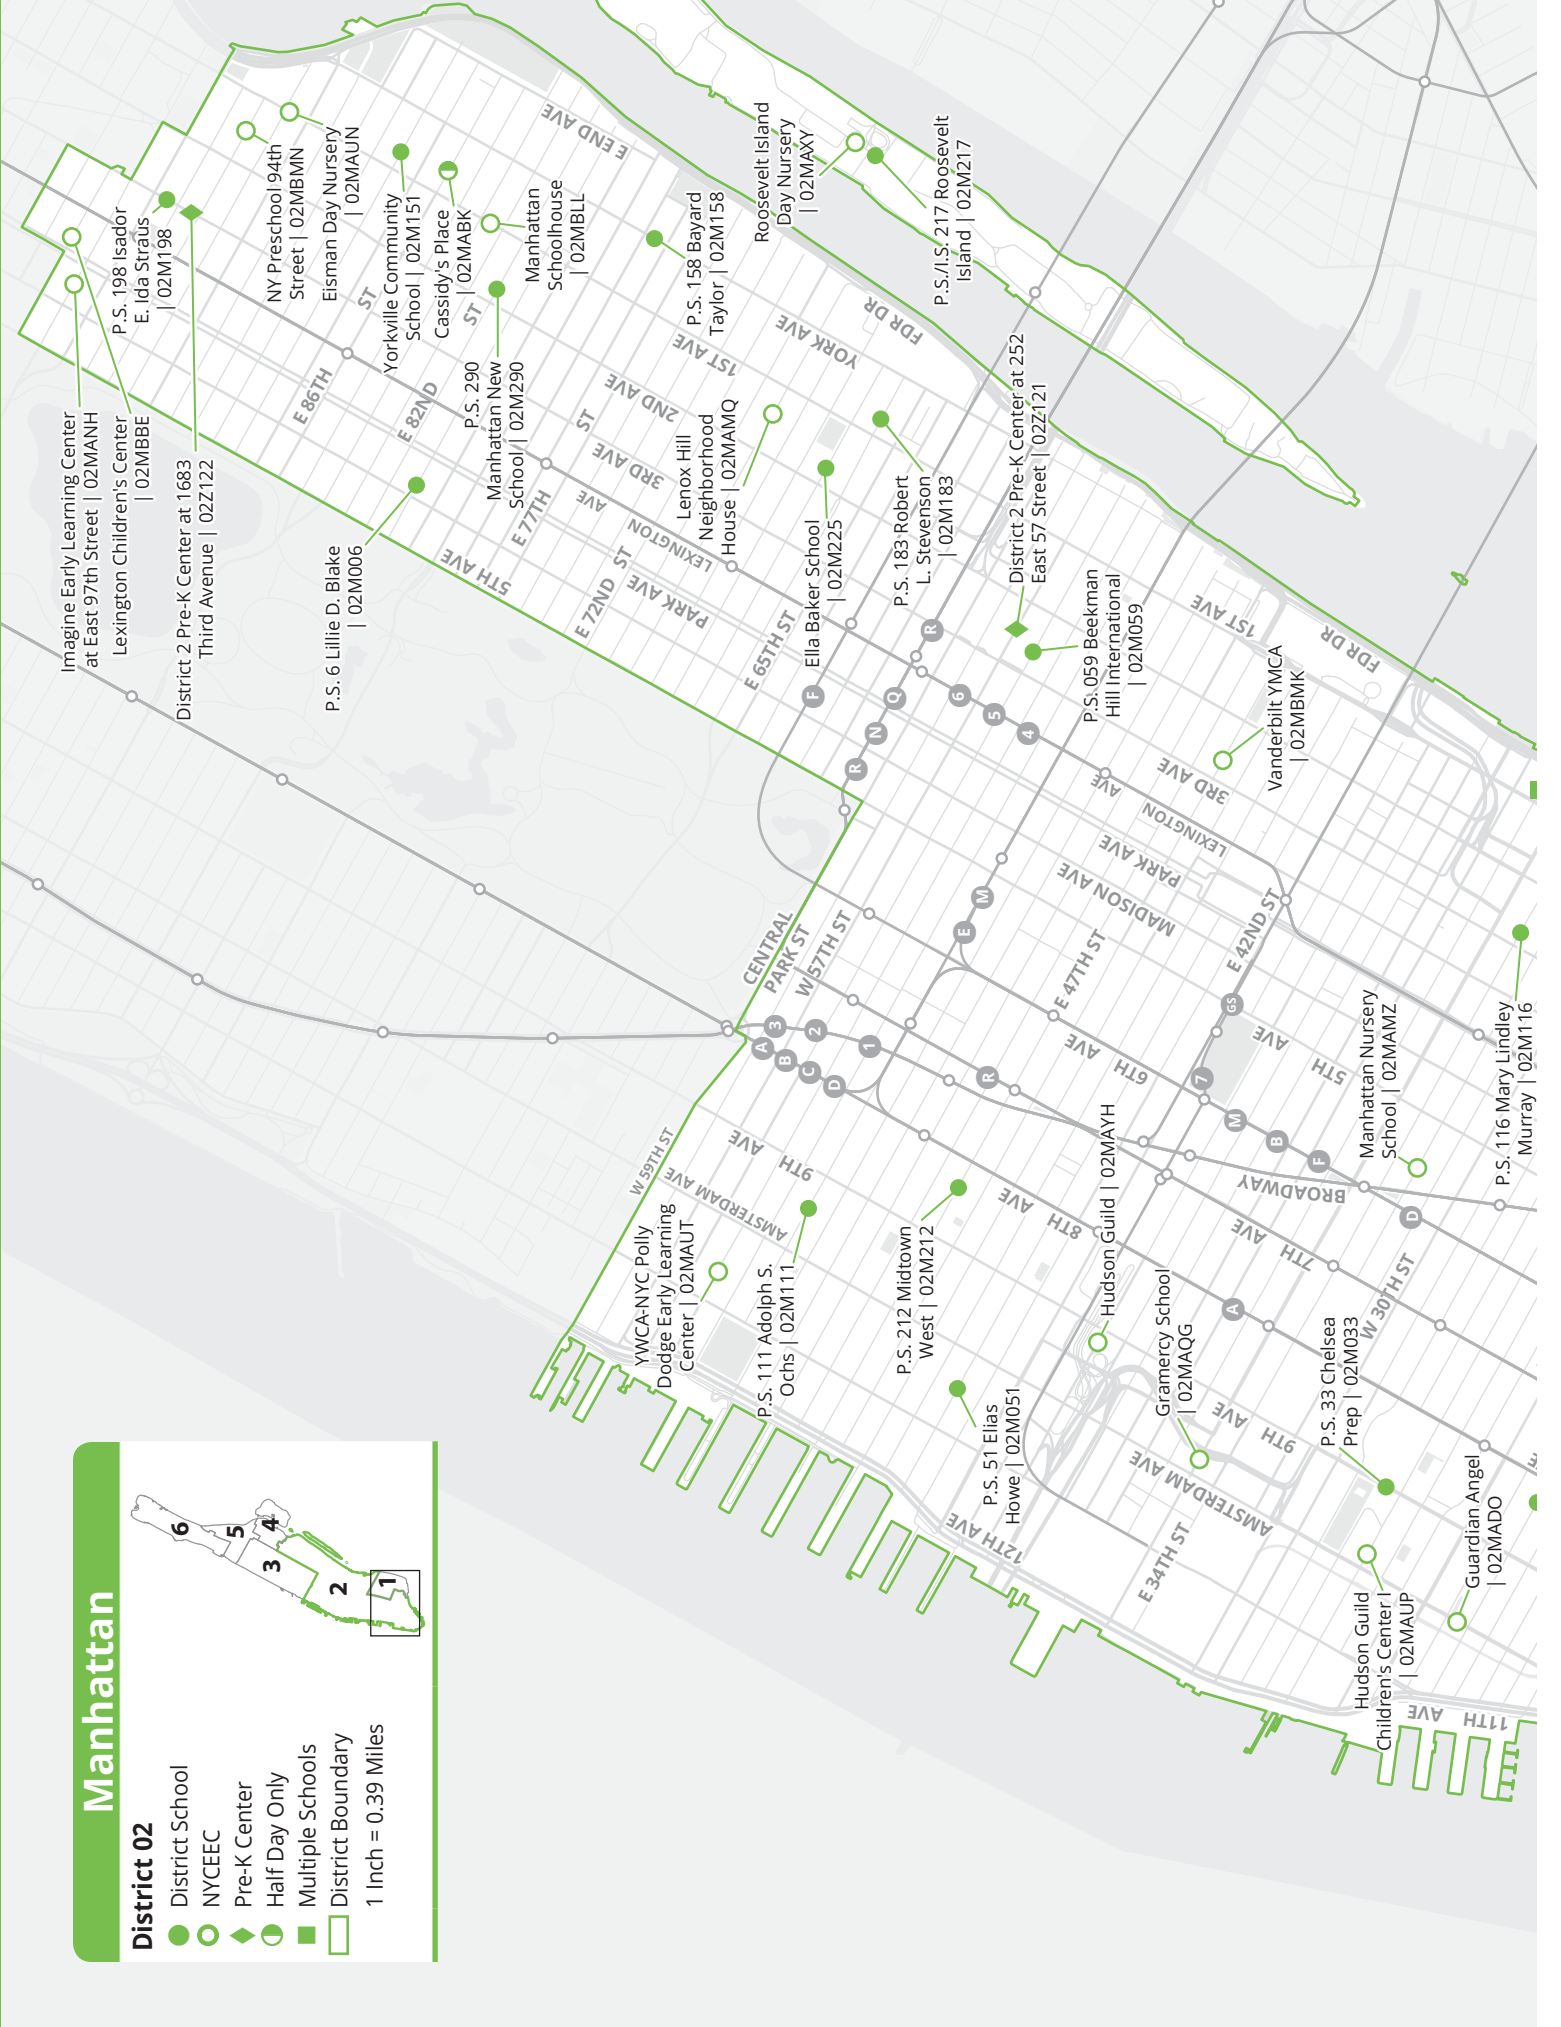

Manhattan

District 02

1. District School
   - NYCEEC
   - Pre-K Center
   - Half Day Only
   - Multiple Schools
   - District Boundary
2. 1 Inch = 0.39 Miles