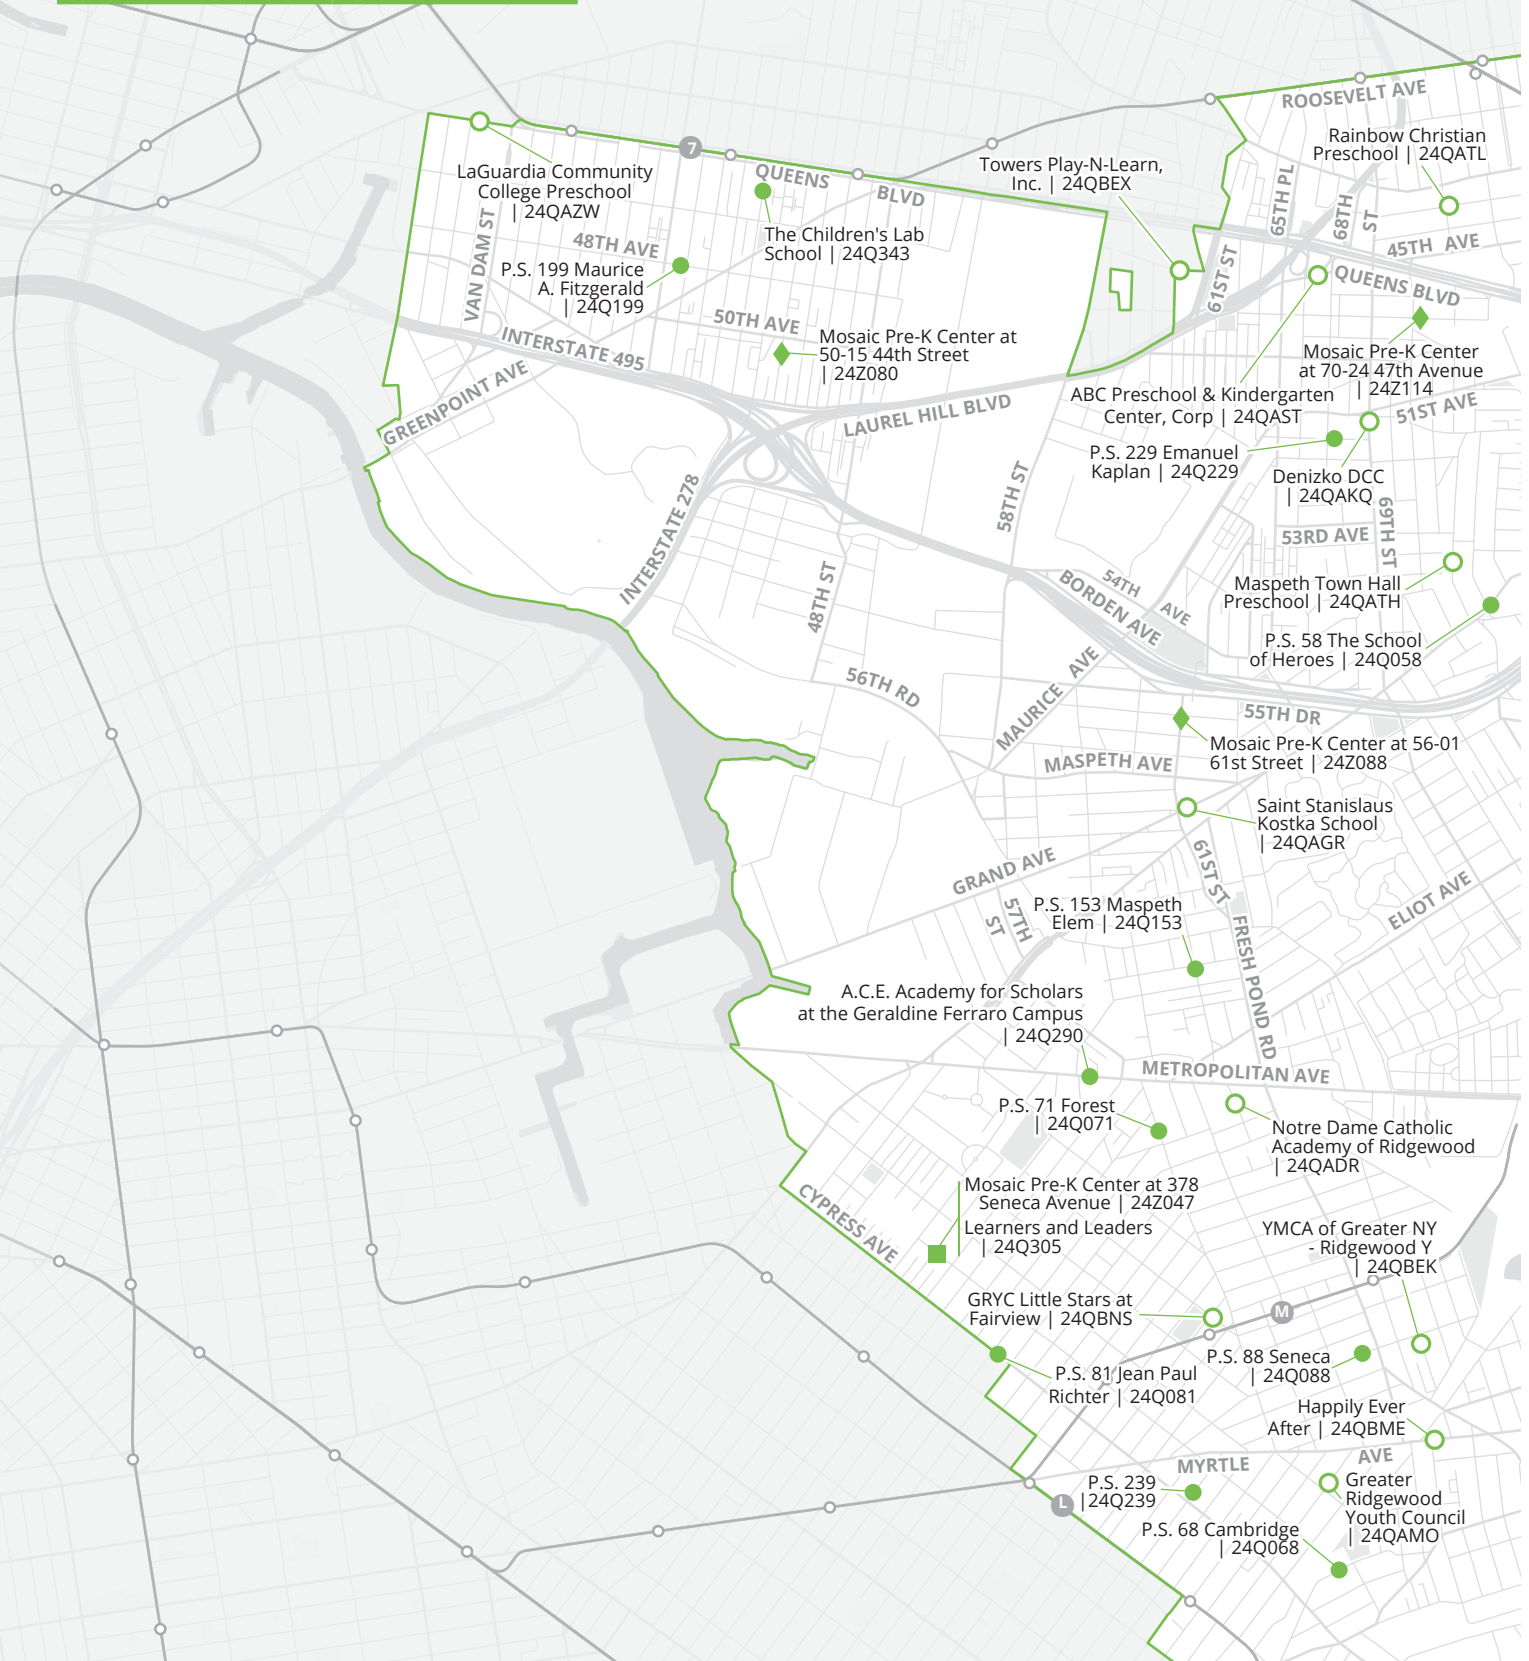

1 Inch = 0.44 Miles